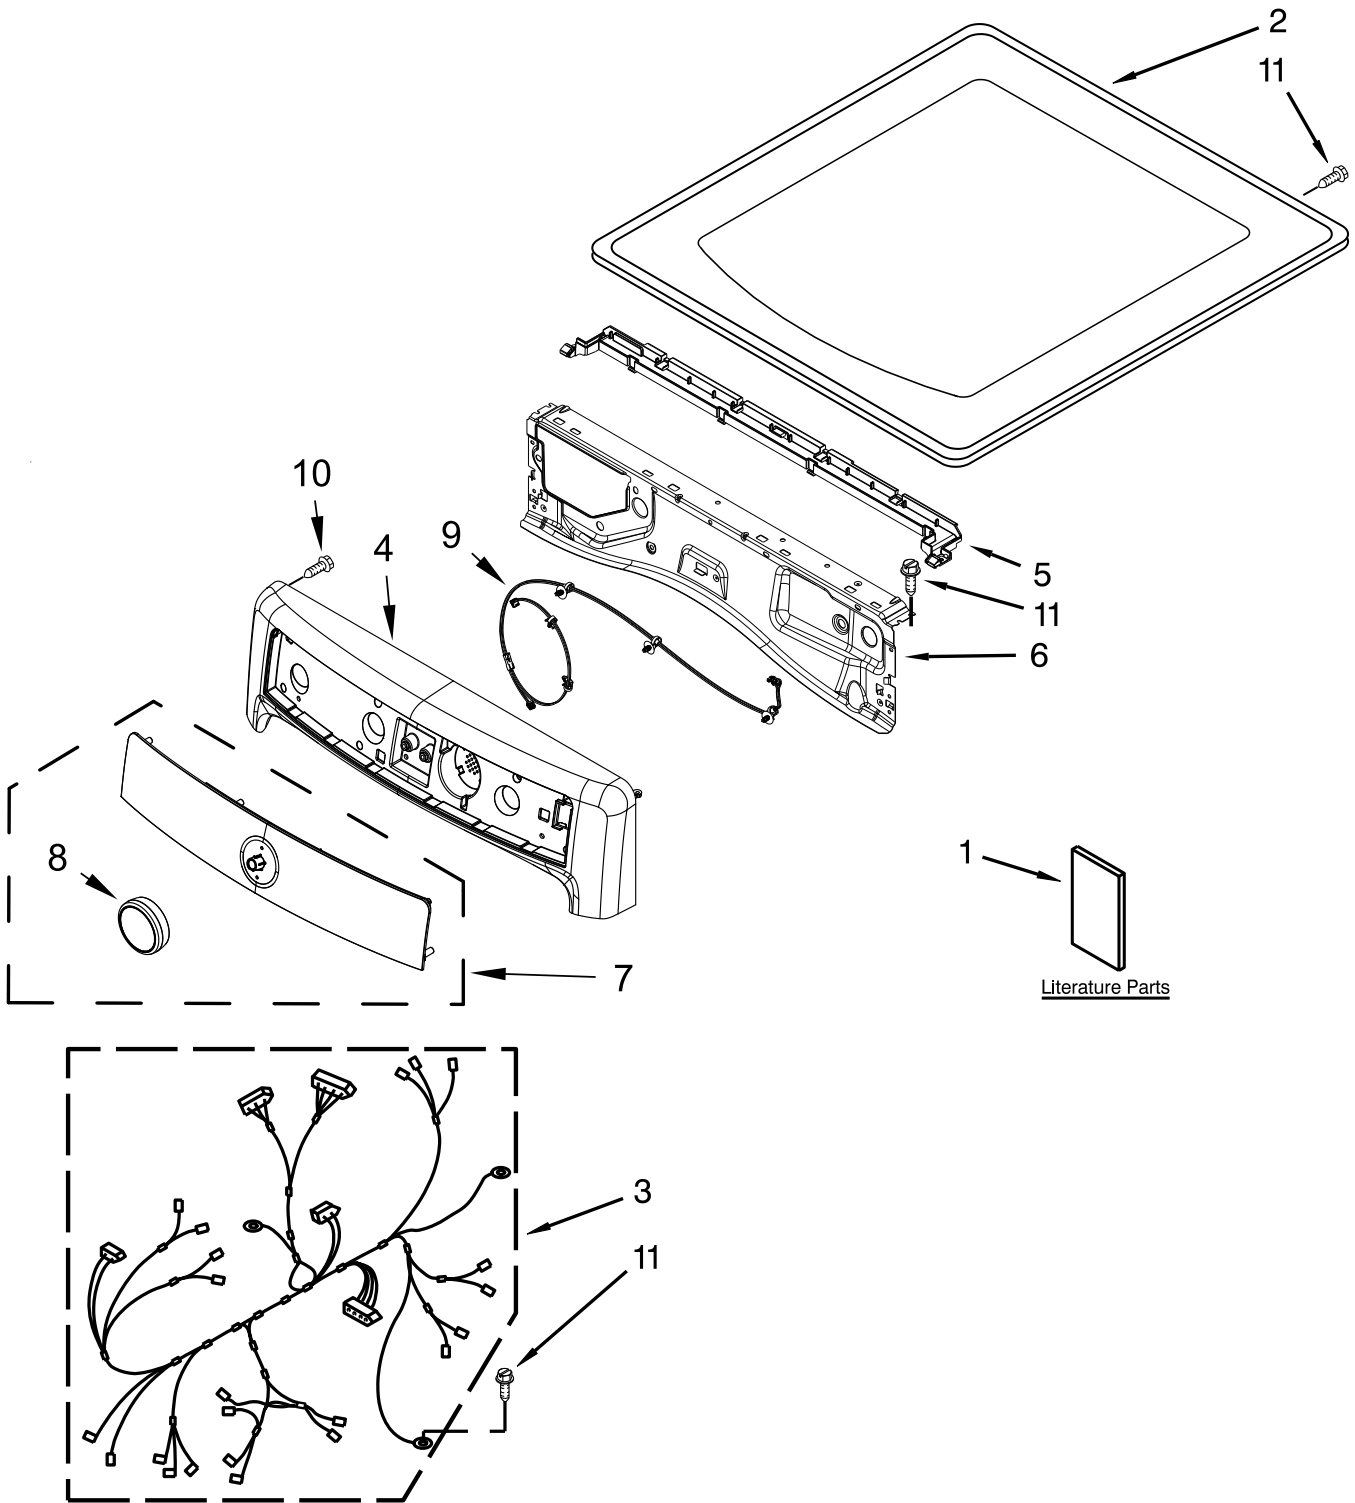

PARTS LIST

for

29" ELECTRIC DRYER

Models:

MED8000AW0 (White)

MED8000AG0 (Granite)

**FOR CUSTOMER SATISFACTION ALWAYS USE
FACTORY SPECIFICATION PARTS**

TOP AND CONSOLE PARTS

TOP AND CONSOLE PARTS

<u>Illus.</u> <u>No.</u>	<u>Part No.</u>	<u>Description</u>
1		Literature Parts
	W10494218	Use & Care Guide
	W10484433	Tech Sheet
	W10558997	Installation Instructions
	W10504394	Wiring Diagram
2		Top
	W10208383	White
	W10301057	Granite
3	W10526657	Harness, Main
4		Panel, Console
	W10469302	White
	W10469303	Granite
5	W10259210	Water Channel
6	W10208198	Bracket, Console
7		IML Assembly
	W10469308	White
	W10469309	Granite
8		Knob, Control
	W10519048	White
	W10480090	Granite
9	W10443062	Cable, User Interface
10	W10489172	Screw
11	3390647	Screw