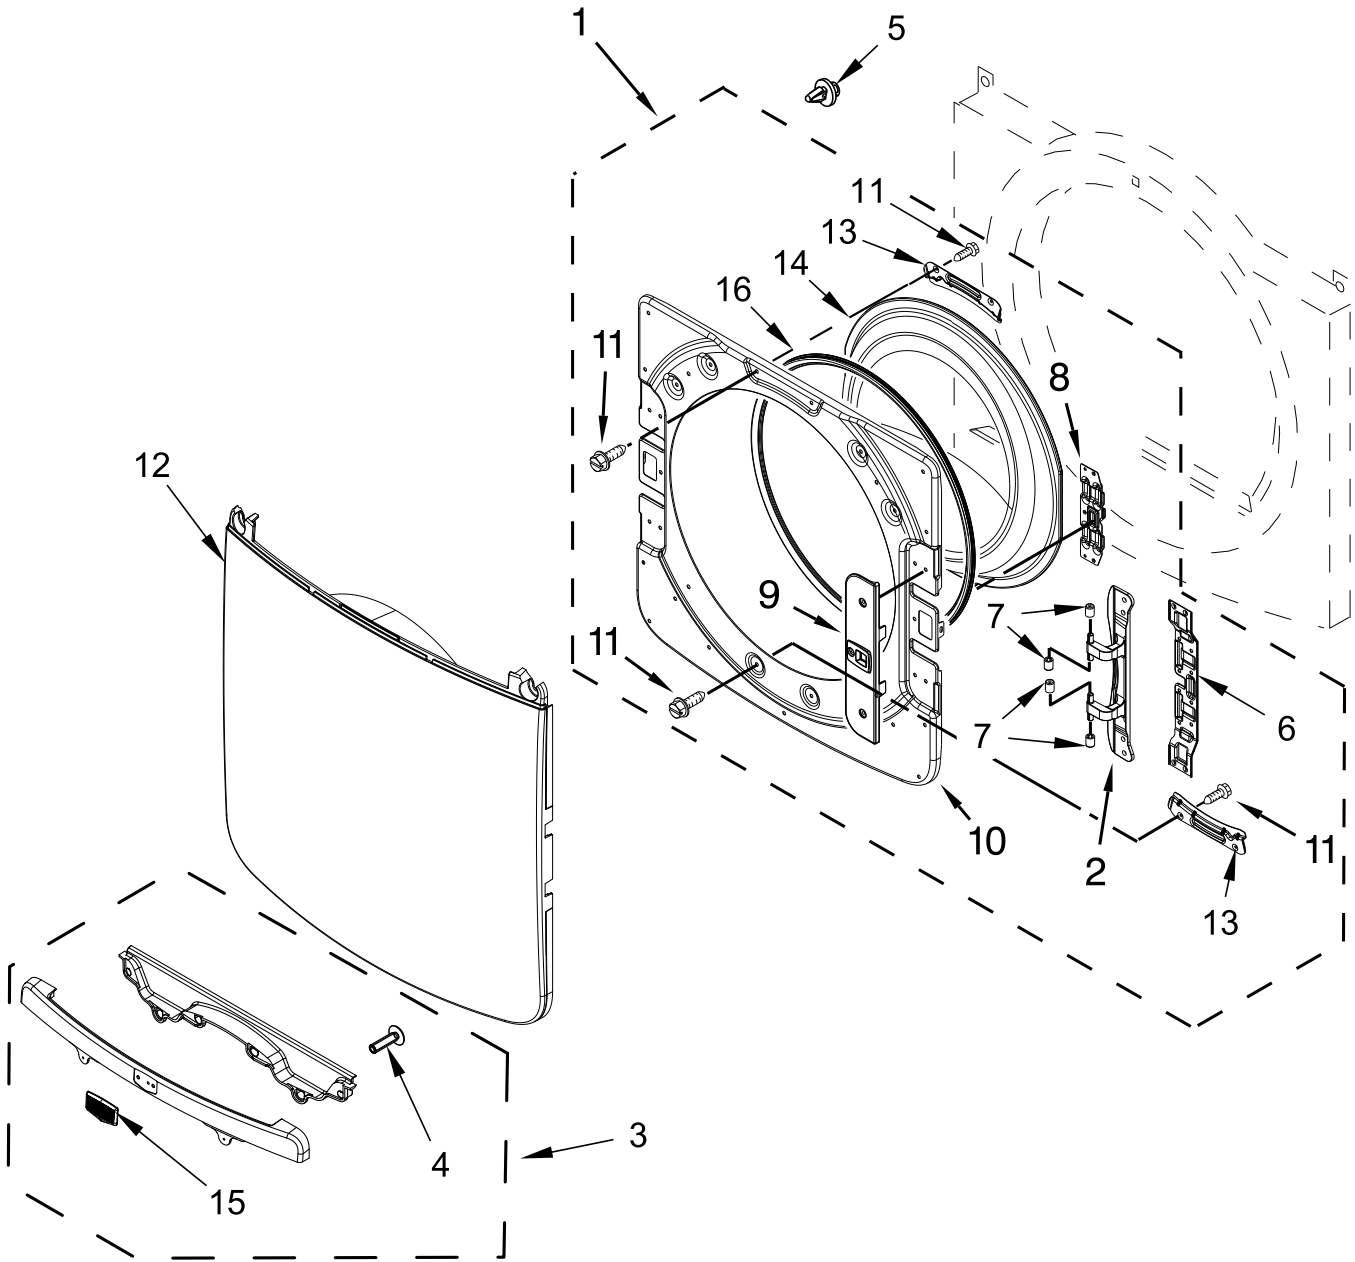

DOOR PARTS

DOOR PARTS

<u>Illus.</u> <u>No.</u>	<u>Part No.</u>	<u>Description</u>
1	W10272387	Inner Door Assembly
2	W10208415	Hinge, Base
3	W10466618	Handle, Door
4	9742177	Screw
5	8572266	Bumper, Door
6	W10208419	Plate, Hinge Retainer
7	W10208398	Cap, Hinge
8	W10208254	Door Catch Assembly
9	W10272404	Cover, Door Catch
10	W10285652	Inner Door
11	W10288126	Screw
12	W10424248	Outer Door Assembly
13	W10208252	Bracket, Glass
14	W10208417	Glass, Door
15	W10424964	Badge, Maytag
16	W10329710	Seal, Glass