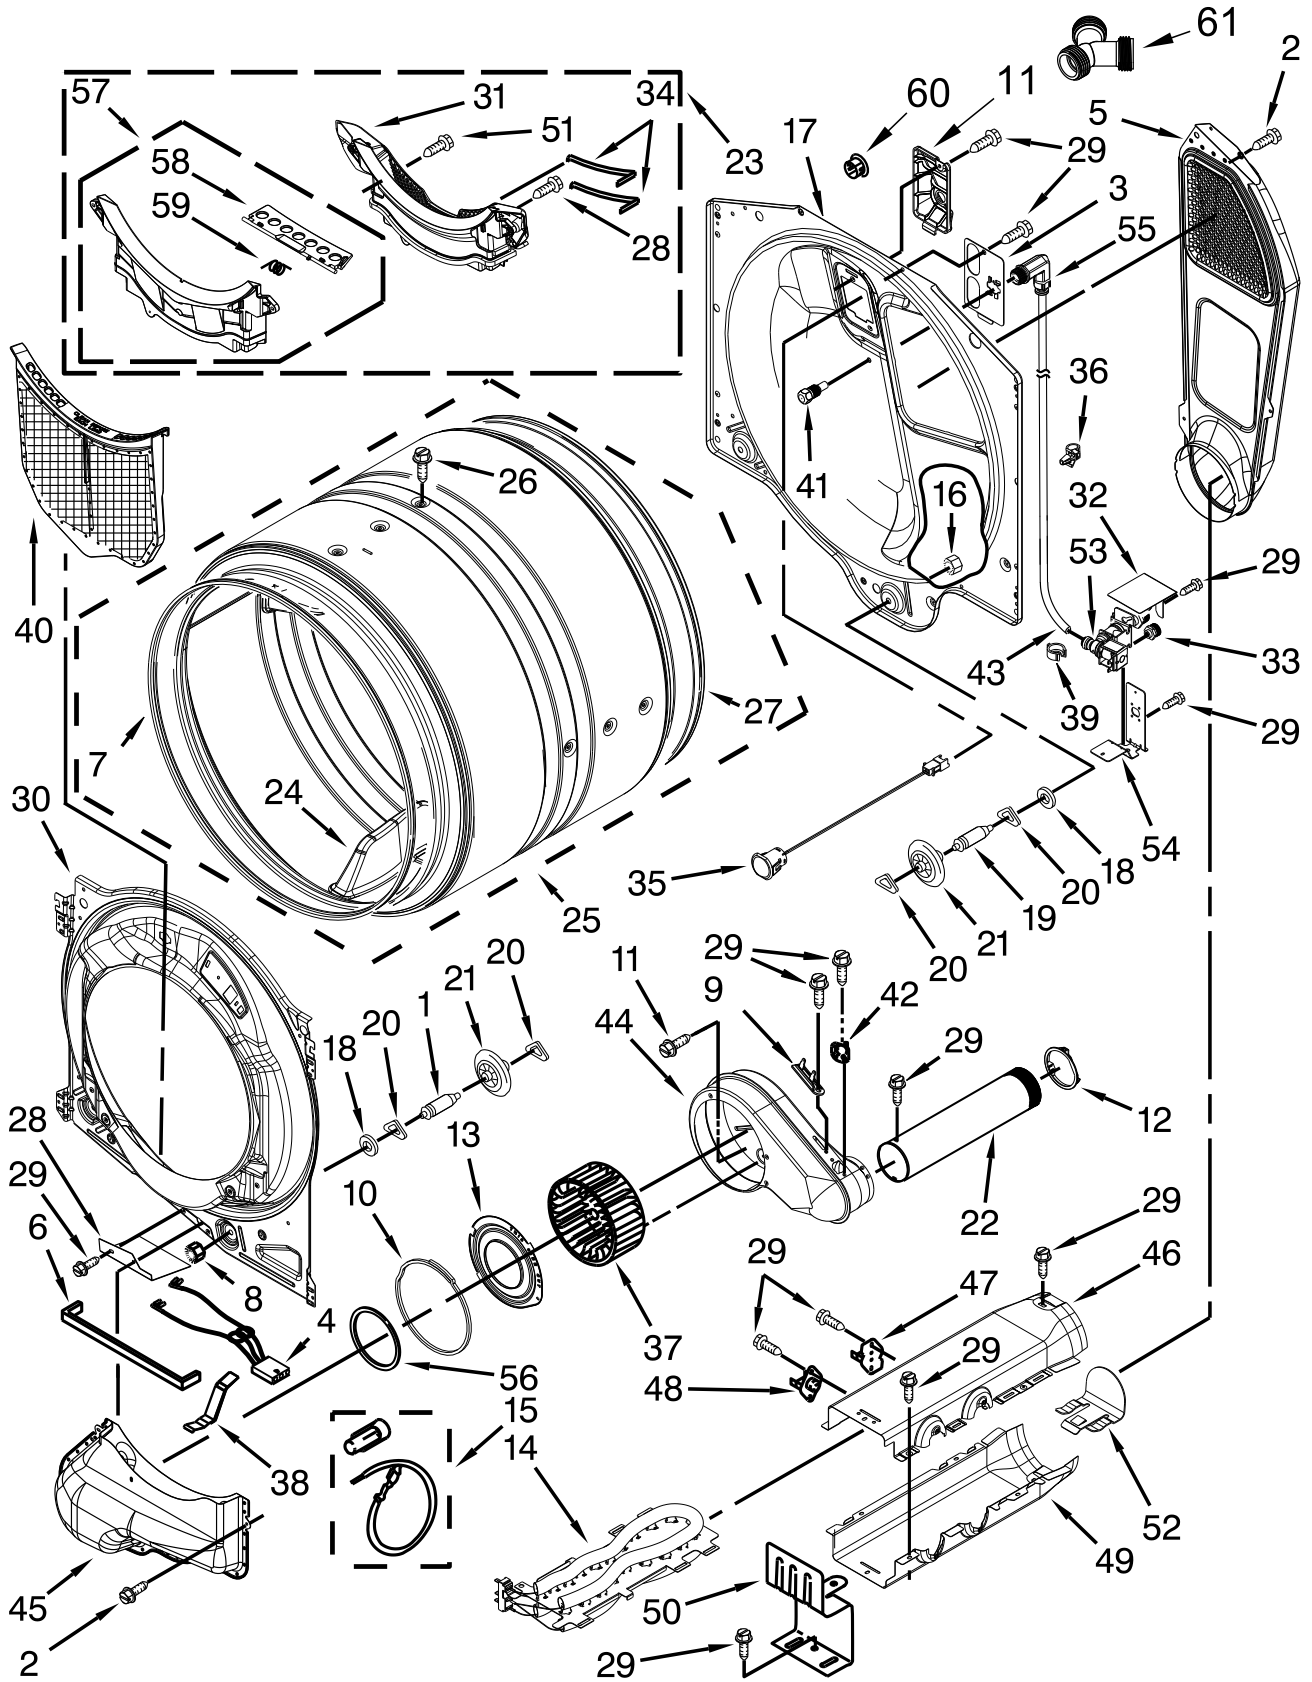

BULKHEAD PARTS

BULKHEAD PARTS

<u>Illus. No.</u>	<u>Part No.</u>	<u>Description</u>	<u>Illus. No.</u>	<u>Part No.</u>	<u>Description</u>
1	W10359271	Shaft, Drum Roller - Right Hand Thread	34	3387223	Sensor, Electrode
2	3390647	Screw	35	W10460935	Drum Light Assembly-Led
3	W10249422	Nozzle, Bracket Rear	36	3391018	Tie, Cable
4	W10298258	Harness, Sensor	37	W10211915	Wheel, Blower
5	697354	Assembly, Air Duct	38	W10414388	Clip, Lint Duct
6	W10211950	Seal, Housing Outlet	39	W10044599	Clip, Push To Connect
7	W10273050	Seal, Drum Front	40	W10370972	Lint Screen
8	3934666	Nut, Hex	41	W10277503	Nozzle & Screen Assembly
9	3392519	Fuse, Thermal (91C)	42	8577274	Thermistor
10	697770	Seal, Plate Cover	43	W10348621	Hose, Rear Nylon
11	W10208422	Rear Deflector	44	W10211911	Housing, Blower
12	W10344699	Collar, Duct	45	W10211896	Lint Duct Assembly
13	W10211901	Collar Assembly	46	8544769	Housing Slot, Heater Box
14	8544771	Heater Element	47	8318314	Cut-Off, Thermal
15	279457	Terminal Wire Kit (For Heater Element Wiring Harness Repair)	48	8557403	Thermostat, High Limit
16	W10001120	Nut, Hex (Left Hand Thread)	49	8544770	Housing Tab, Heater Box
17	8520836	Bulkhead, Rear	50	8066099	Bracket, Heater Box
18	3387459	Washer	51	3387230	Screw
19	W10359272	Shaft, Drum Roller - Left Hand Thread	52	8544776	Flange, Heater Box
20	690997	Washer, Tri Ring	53	W10346403	Valve, Water Inlet
21	W10314171	Roller, Support	54	W10346402	Bracket, Valve
22	W10342188	Exhaust Pipe	55	W10347739	Nozzle & Hose Assembly
23	W10219012	Outlet Grill & Housing Assembly	56	W10211899	Seal, Blower Cover
24	W10280771	Baffle, Drum	57	W10219013	Housing & Door Assembly
25	W10280782	Drum Assembly Complete	58	W10219016	Door, Lint Screen
26	W10219342	Screw	59	W10219015	Spring, Lint Screen Door
27	697694	Seal, Drum	60	8529007	Plug, Rear Bulkhead
28	W10128629	Shield, Blower	61	W10336486	Connector, Hose -"Y"
29	693995	Screw			
30	W10211930	Bulkhead, Front Door Screen			
31	W10211903	Grille, Outlet			
32	W10184825	Cover, Inlet Valve			
33	W10044605	Coupling, Hose