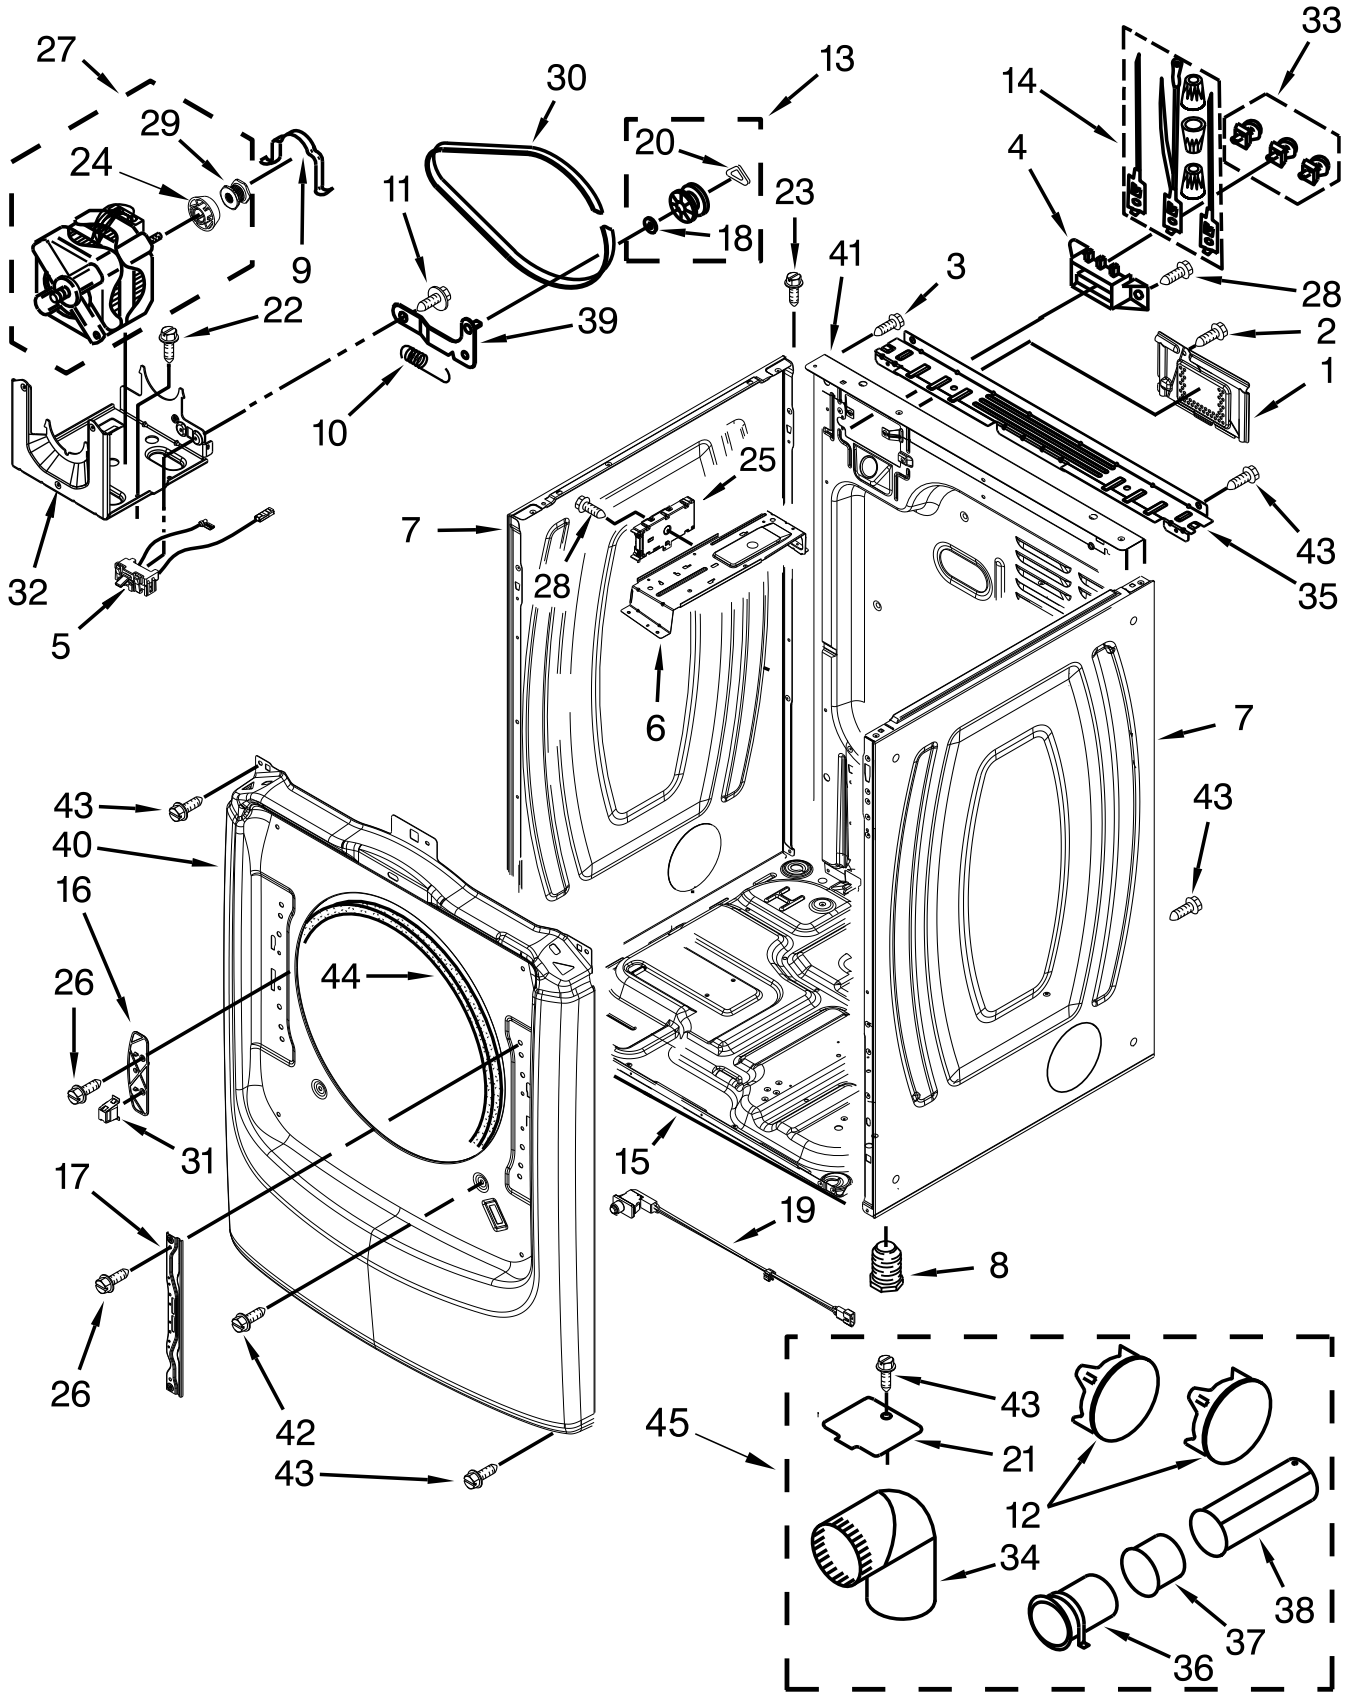

CABINET PARTS

CABINET PARTS

<u>Illus. No.</u>	<u>Part No.</u>	<u>Description</u>	<u>Illus. No.</u>	<u>Part No.</u>	<u>Description</u>
1	W10316167	Cover, Terminal Block	32	W10242878	Bracket, Motor Mounting
2	3390631	Screw	33	279393	Screw Kit, Terminal Block
3	8533974	Screw	34	W10416072	4" - 90~ Elbow
4	3397659	Block, Terminal	35	W10208382	Panel, Rear
5	W10411936	Switch, Broken Belt	36	8563747	Pipe, Exhaust (Medium)
6	W10259611	Bracket, Control	37	W10331278	Exhaust Pipe (Short)
7		Panel, Side	38	8563749	Exhaust, Pipe (Long)
	W10468495	White	39	3388674	Bracket, Idler
	W10468501	Granite	40		Panel, Front
8	3392100	Foot, Dryer		W10363954	White
	279810	Foot, Optional (Extended Length Package Of 2) (Not Included)		W10363955	Granite
9	W10121316	Clamp, Motor Mount	41	W10487430	Panel, Rear
10	W10446781	Spring, Idler	42	3357011	Screw
11	3389420	Screw	43	3390647	Screw
12	W10404617	Plug, Multivent	44	3387242	Seal, Front Panel
13	3388672	Pulley Assembly			Optional Parts Not Included|Dryer Exhaust Kit|(For Side & Bottom Venting)
14	279318	Terminal, Brass & Tinned (Includes Terminal Block Screw Kit)	45	W10323246	Kit, 4-Way Venting
15	8565046	Base, Cabinet			
16	W10208250	Strike, Door			
17	W10315109	Bracket, Door Hinge			
18	W10121334	Washer			
19	W10459029	Door Switch, Snap In			
20	690997	Washer, Tri Ring			
21	W10354249	Plate, Cover			
22	343641	Screw			
23	3393008	Screw			
24	3393657	Restrainer, Belt			
25	W10542001	Control Board			
26	W10288126	Screw			
27	W10396038	Motor Assembly			
28	90767	Screw			
29	3389729	Pulley, Motor			
30	W10112954	Belt, Drive			
31	W10208401	Spring Catch Assembly