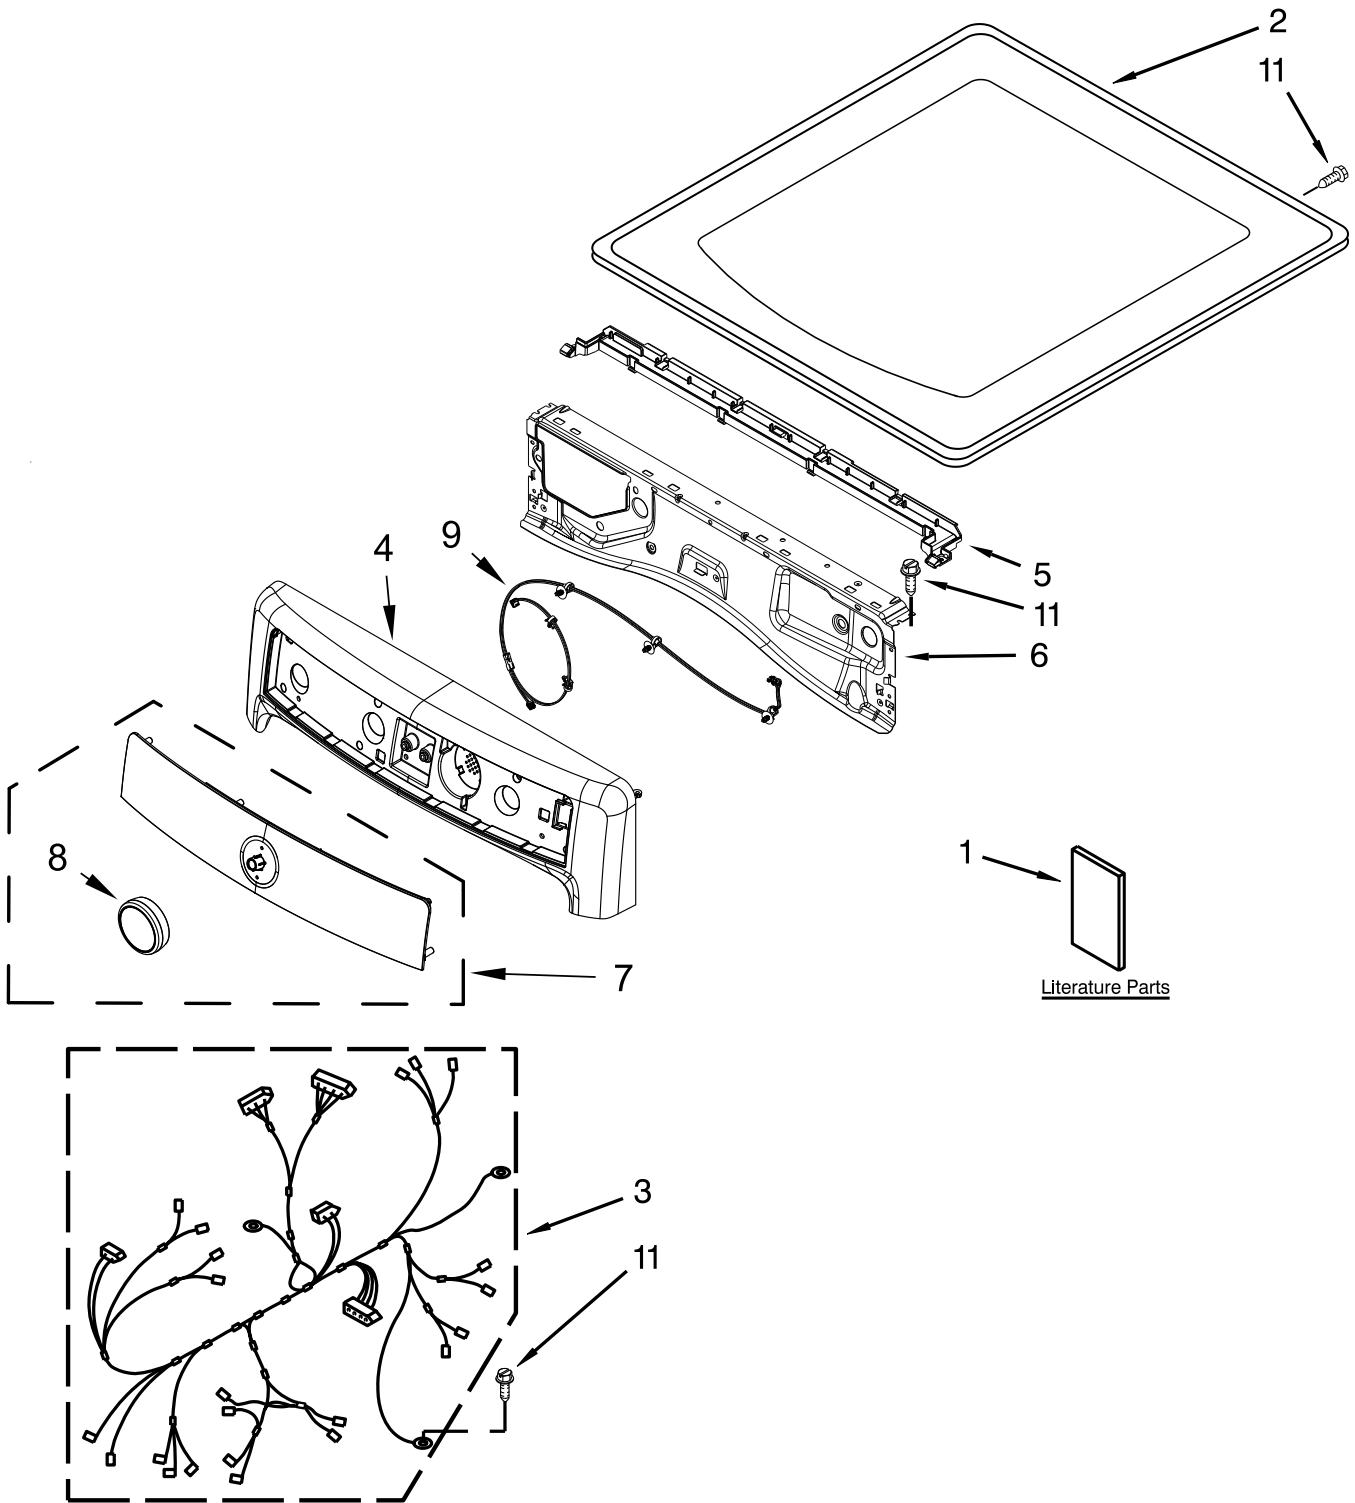

PARTS LIST

for

29" ELECTRIC DRYER

Models:

YMED7000AW0 (White)

YMED7000AG0 (Granite)

**FOR CUSTOMER SATISFACTION ALWAYS USE
FACTORY SPECIFICATION PARTS**

TOP AND CONSOLE PARTS

TOP AND CONSOLE PARTS

<u>Illus.</u> <u>No.</u>	<u>Part No.</u>	<u>Description</u>
1		Literature Parts
	W10494218	Use & Care Guide
	W10484433	Tech Sheet
	W10558994	Installation Instructions
	W10504393	Wiring Diagram
2		Top
	W10208383	White
	W10301057	Granite
3	W10526658	Harness, Main
4		Console Assembly
	W10469302	White
	W10469303	Granite
5	W10259210	Water Channel
6	W10208198	Bracket, Console
7		IML Assembly
	W10469308	White
	W10469309	Granite
8		Knob, Control
	W10519048	White
	W10480090	Granite
9	W10443062	Cable, User Interface
10	W10489172	Screw
11	3390647	Screw