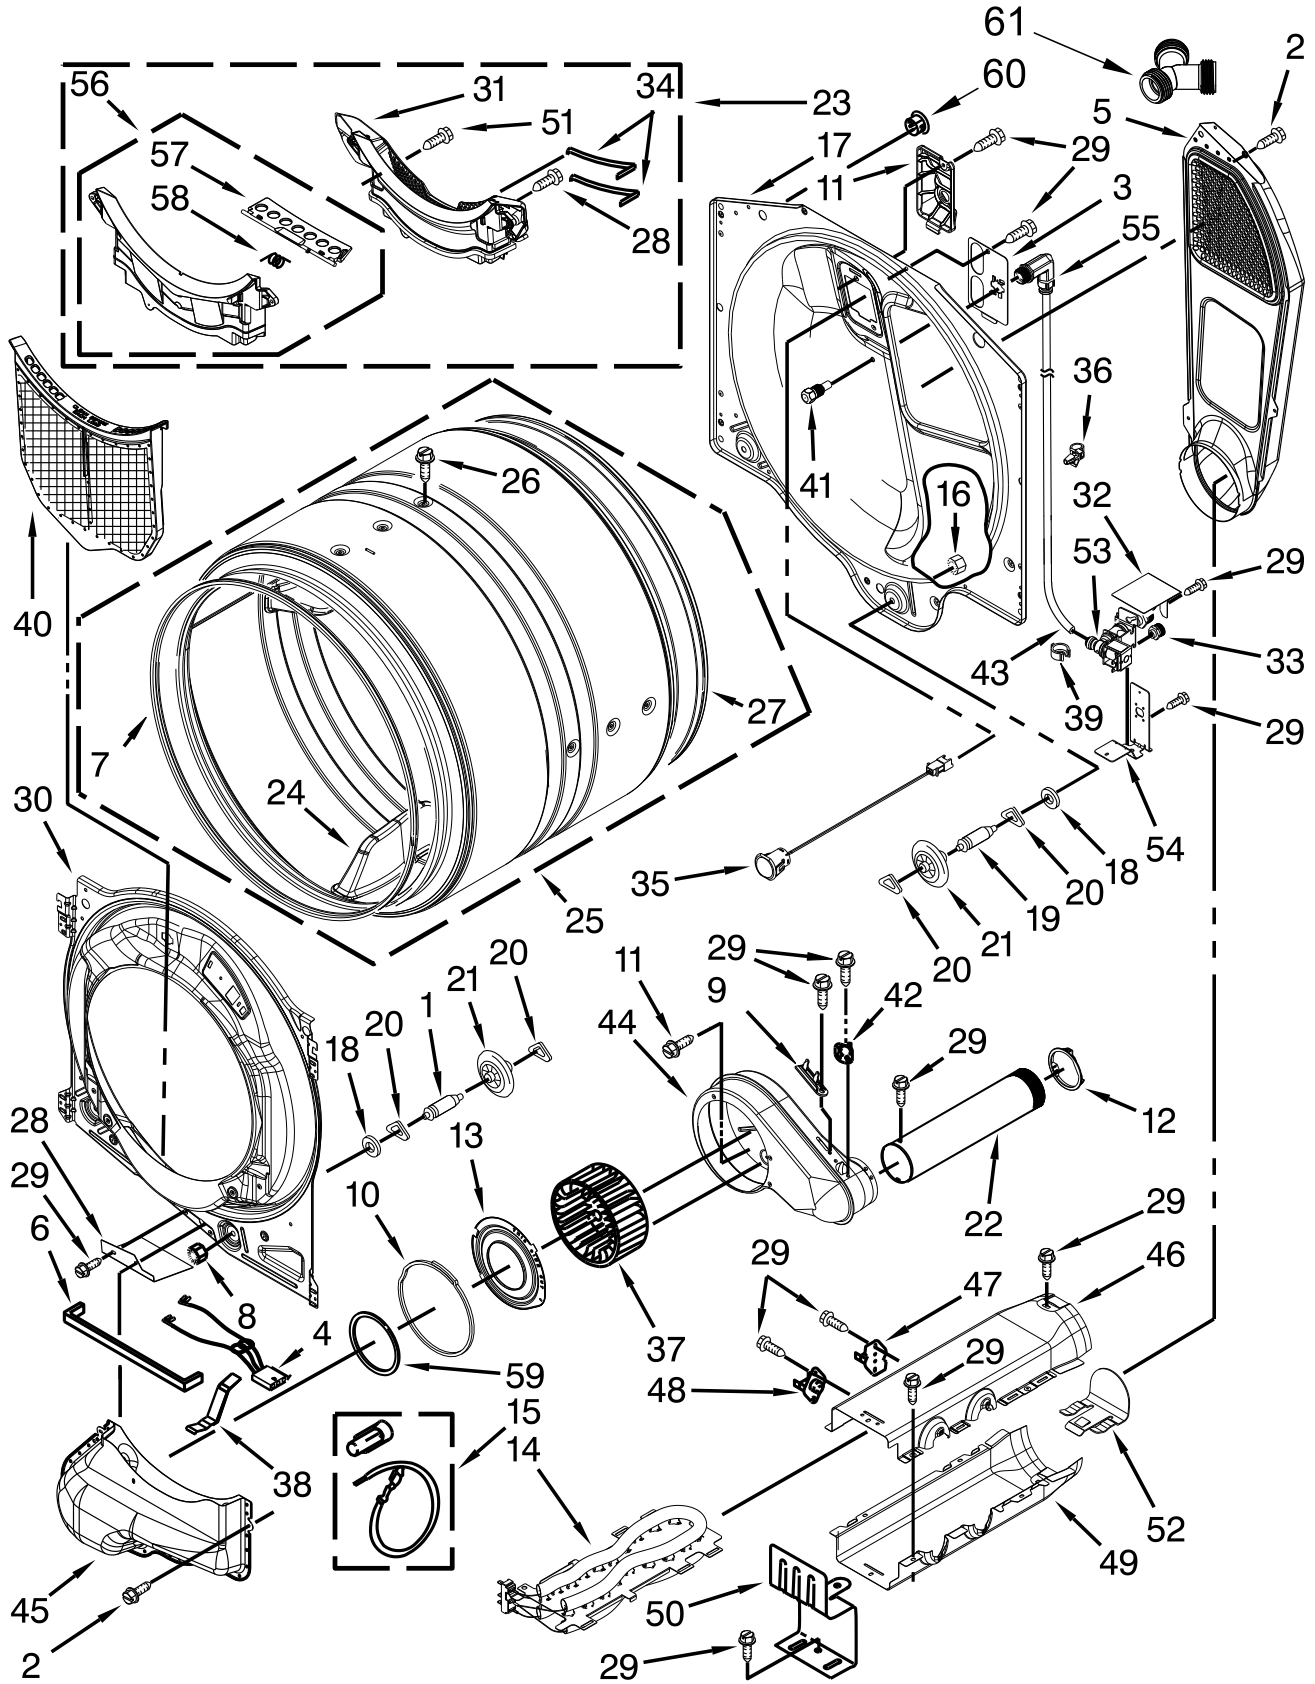

BULKHEAD PARTS

BULKHEAD PARTS

<u>Illus. No.</u>	<u>Part No.</u>	<u>Description</u>	<u>Illus. No.</u>	<u>Part No.</u>	<u>Description</u>
1	W10359271	Shaft, Drum Roller - Right Hand Thread	34	3387223	Sensor, Electrode
2	3390647	Screw	35	W10460935	Drum Light Assembly-Led
3	W10249422	Nozzle, Bracket Rear	36	3391018	Tie, Cable
4	W10298258	Harness, Sensor	37	W10211915	Wheel, Blower
5	697354	Assembly, Air Duct	38	W10414388	Clip, Lint Duct
6	W10211950	Seal, Housing Outlet	39	W10044599	Clip, Push To Connect
7	W10273050	Seal, Drum Front	40	W10370972	Lint Screen
8	3934666	Nut, Hex	41	W10277503	Nozzle & Screen Assembly
9	3392519	Fuse, Thermal (91C)	42	8577274	Thermistor
10	697770	Seal, Plate Cover	43	W10348621	Hose, Rear Nylon
11	W10208422	Rear Deflector	44	W10211911	Housing, Blower
12	W10344699	Collar, Duct	45	W10211896	Lint Duct Assembly
13	W10211901	Collar Assembly	46	8544769	Housing Slot, Heater Box
14	8544771	Heater Element	47	8318314	Cut-Off, Thermal
15	279457	Terminal Wire Kit (For Heater Element Wiring Harness Repair)	48	8557403	Thermostat, High Limit
16	W10001120	Nut, Hex (Left Hand Thread)	49	8544770	Housing Tab, Heater Box
17	8520836	Bulkhead, Rear	50	8066099	Bracket, Heater Box
18	3387459	Washer	51	3387230	Screw
19	W10359272	Shaft, Drum Roller - Left Hand Thread	52	8544776	Flange, Heater Box
20	690997	Washer, Tri Ring	53	W10346403	Valve, Water Inlet
21	W10314171	Roller, Support	54	W10346402	Bracket, Valve
22	W10342188	Exhaust Pipe	55	W10347739	Nozzle & Hose Assembly
23	W10219012	Outlet Grill & Housing Assembly	56	W10219013	Housing & Door Assembly
24	W10280771	Baffle, Drum	57	W10219016	Door, Lint Screen
25	W10280779	Drum Assembly Complete	58	W10219015	Spring, Lint Screen Door
26	W10219342	Screw	59	W10211899	Seal, Blower Cover
27	697694	Seal, Drum	60	8529007	Plug, Rear Bulkhead
28	W10128629	Shield, Blower	61	W10336486	Connector, Hose -"Y"
29	693995	Screw			
30	W10211930	Bulkhead, Front Door Screen			
31	W10211903	Grille, Outlet			
32	W10184825	Cover, Inlet Valve			
33	W10044605	Coupling, Hose