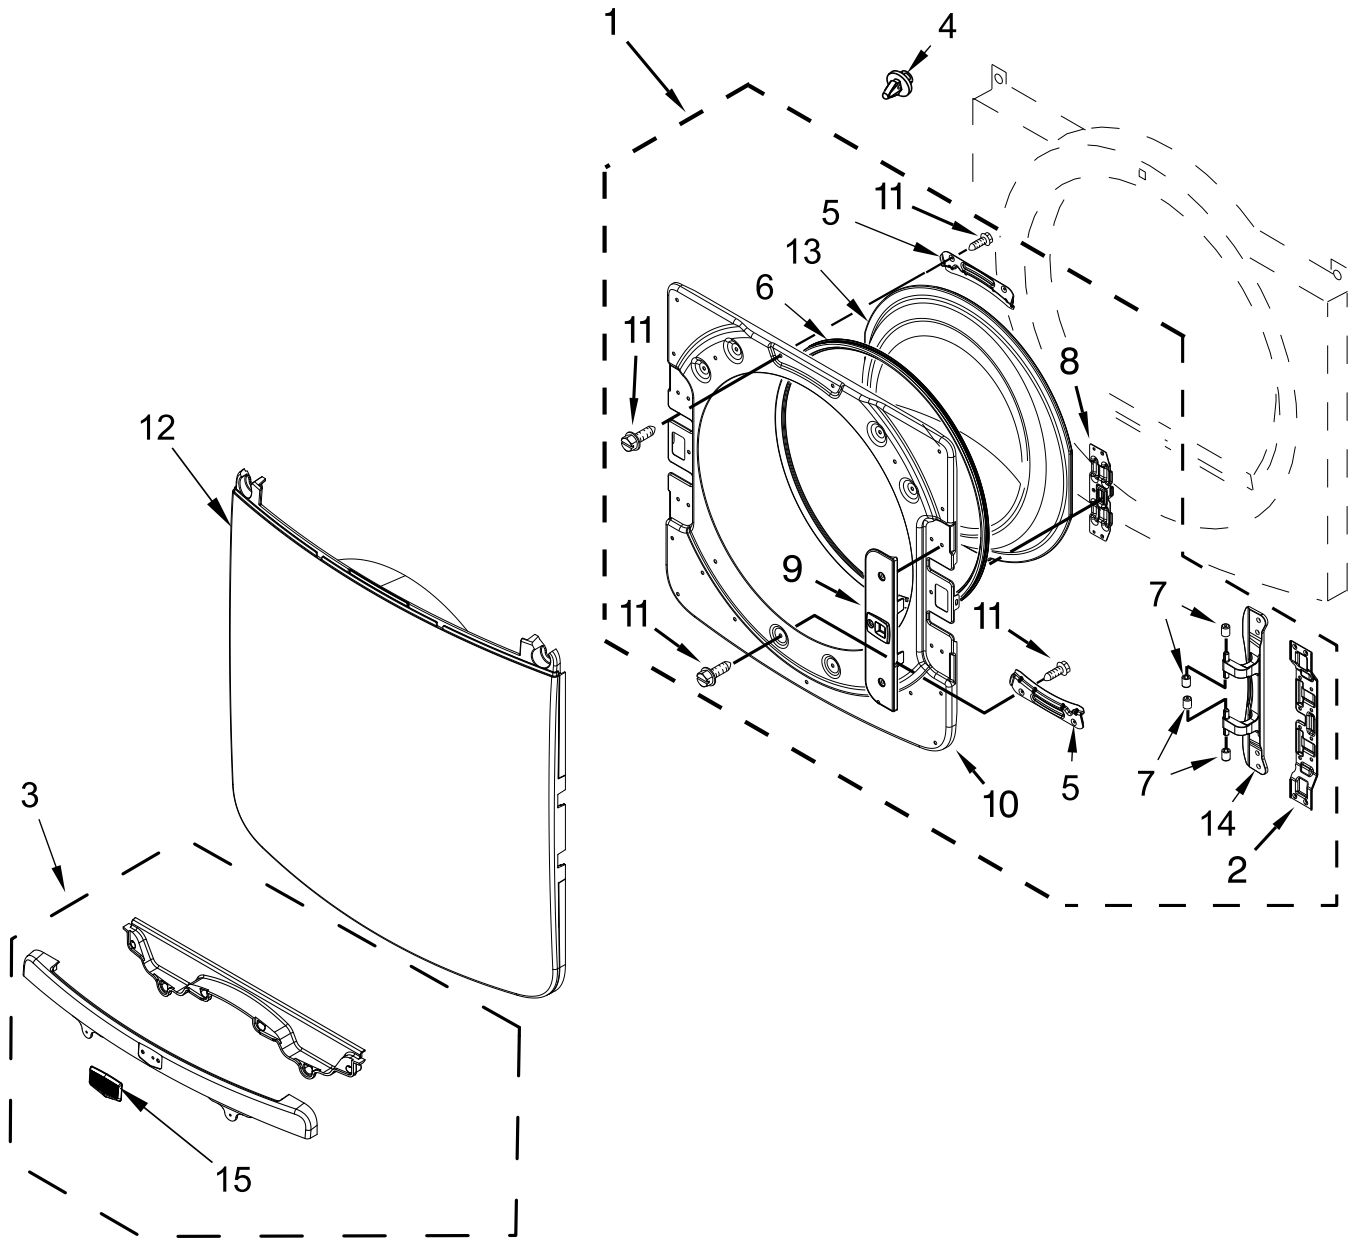

DOOR PARTS

DOOR PARTS

<u>Illus.</u> <u>No.</u>	<u>Part No.</u>	<u>Description</u>
1	W10272387	Inner Door Assembly
2	W10208419	Plate, Hinge Retainer
3	W10466618	Handle, Door
4	8572266	Bumper, Door
5	W10208252	Bracket, Glass
6	W10329710	Seal, Glass
7	W10208398	Cap, Hinge
8	W10208254	Door Catch Assembly
9	W10272404	Cover, Door Catch
10	W10285652	Inner Door
11	W10288126	Screw
12	W10424248	Outer Door Assembly
13	W10208417	Glass, Door
14	W10208415	Hinge, Base
15	W10424964	Badge, Maytag