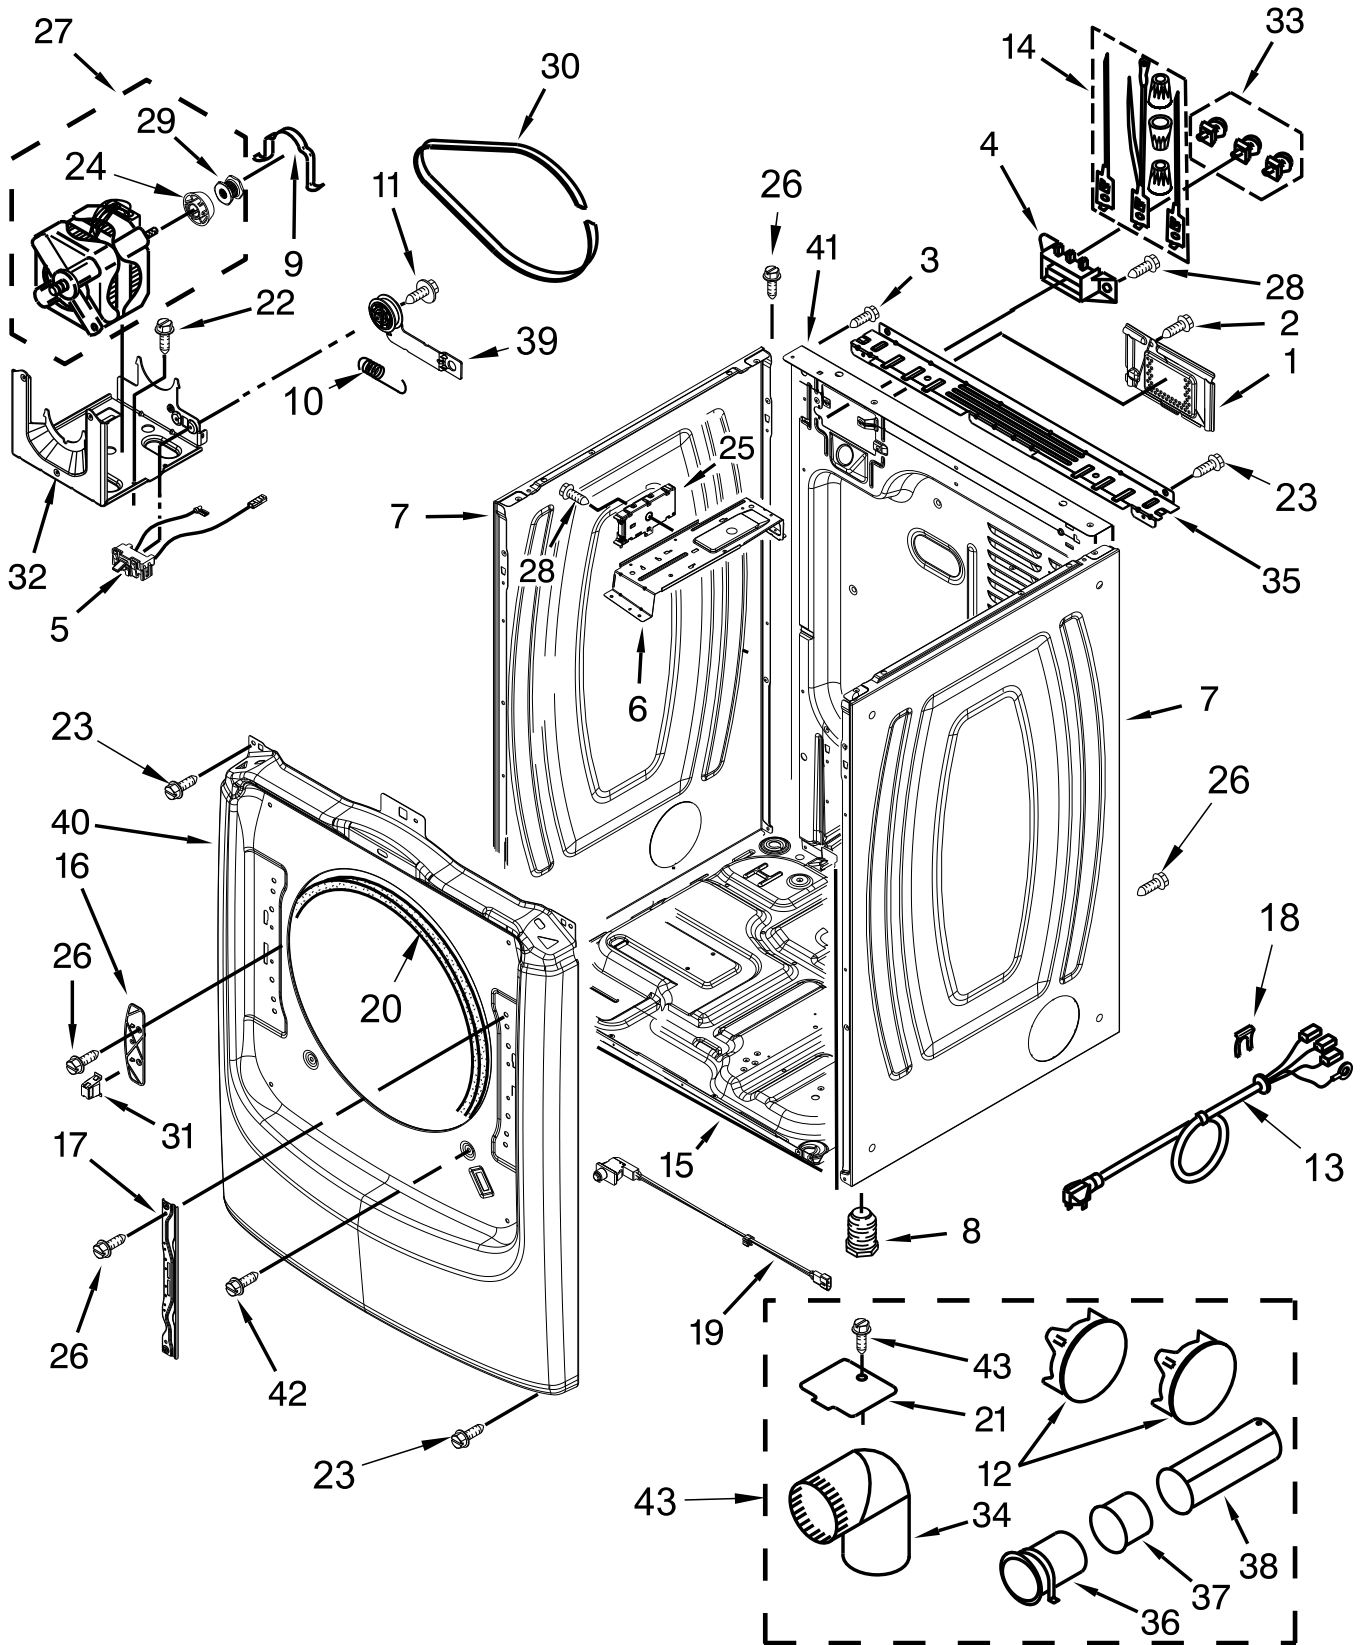

CABINET PARTS

CABINET PARTS

<u>Illus.</u> <u>No.</u>	<u>Part No.</u>	<u>Description</u>	<u>Illus.</u> <u>No.</u>	<u>Part No.</u>	<u>Description</u>
1	W10316167	Cover, Terminal Block	32	W10242878	Bracket, Motor Mounting
2	3390631	Screw	33	279393	Screw Kit, Terminal Block
3	8533974	Screw	34	W10416072	4" - 90~ Elbow
4	3397659	Block, Terminal	35	W10208382	Panel, Rear
5	W10411936	Switch, Broken Belt	36	8563747	Pipe, Exhaust (Medium)
6	W10259611	Bracket, Control	37	W10331278	Exhaust Pipe (Short)
7		Panel, Side	38	8563749	Exhaust, Pipe (Long)
	W10468495	White	40		Panel, Front
	W10468501	Granite		W10363954	White
8	3392100	Foot, Dryer		W10363955	Granite
	279810	Foot, Optional (Extended Length Package Of 2) (Not Included)	41	W10487430	Panel, Rear
9	W10121316	Clamp, Motor Mount	42	3357011	Screw
10	W10446781	Spring, Idler			Optional Parts Not Included|Dryer Exhaust Kit|(For Side & Bottom Venting)
11	3389420	Screw	43	W10323246	Kit, 4-Way Venting
12	W10404617	Plug, Multivent			
13	3394208	Cord, Power			
14	279318	Terminal, Brass & Tinned (Includes Terminal Block Screw Kit)			
15	8565046	Base, Cabinet			
16	W10208250	Strike, Door			
17	W10315109	Bracket, Door Hinge			
18	694415	Clip, Strain Relief			
19	W10459029	Door Switch, Snap In			
20	3387242	Seal, Front Panel			
21	W10354249	Plate, Cover			
22	343641	Screw			
23	3390647	Screw			
24	3393657	Restrainer, Belt			
25	W10542001	Control Board			
26	W10288126	Screw			
27	W10396038	Motor Assembly			
28	90767	Screw			
29	3389729	Pulley, Motor			
30	W10112954	Belt, Drive			
31	W10208401	Spring Catch Assembly