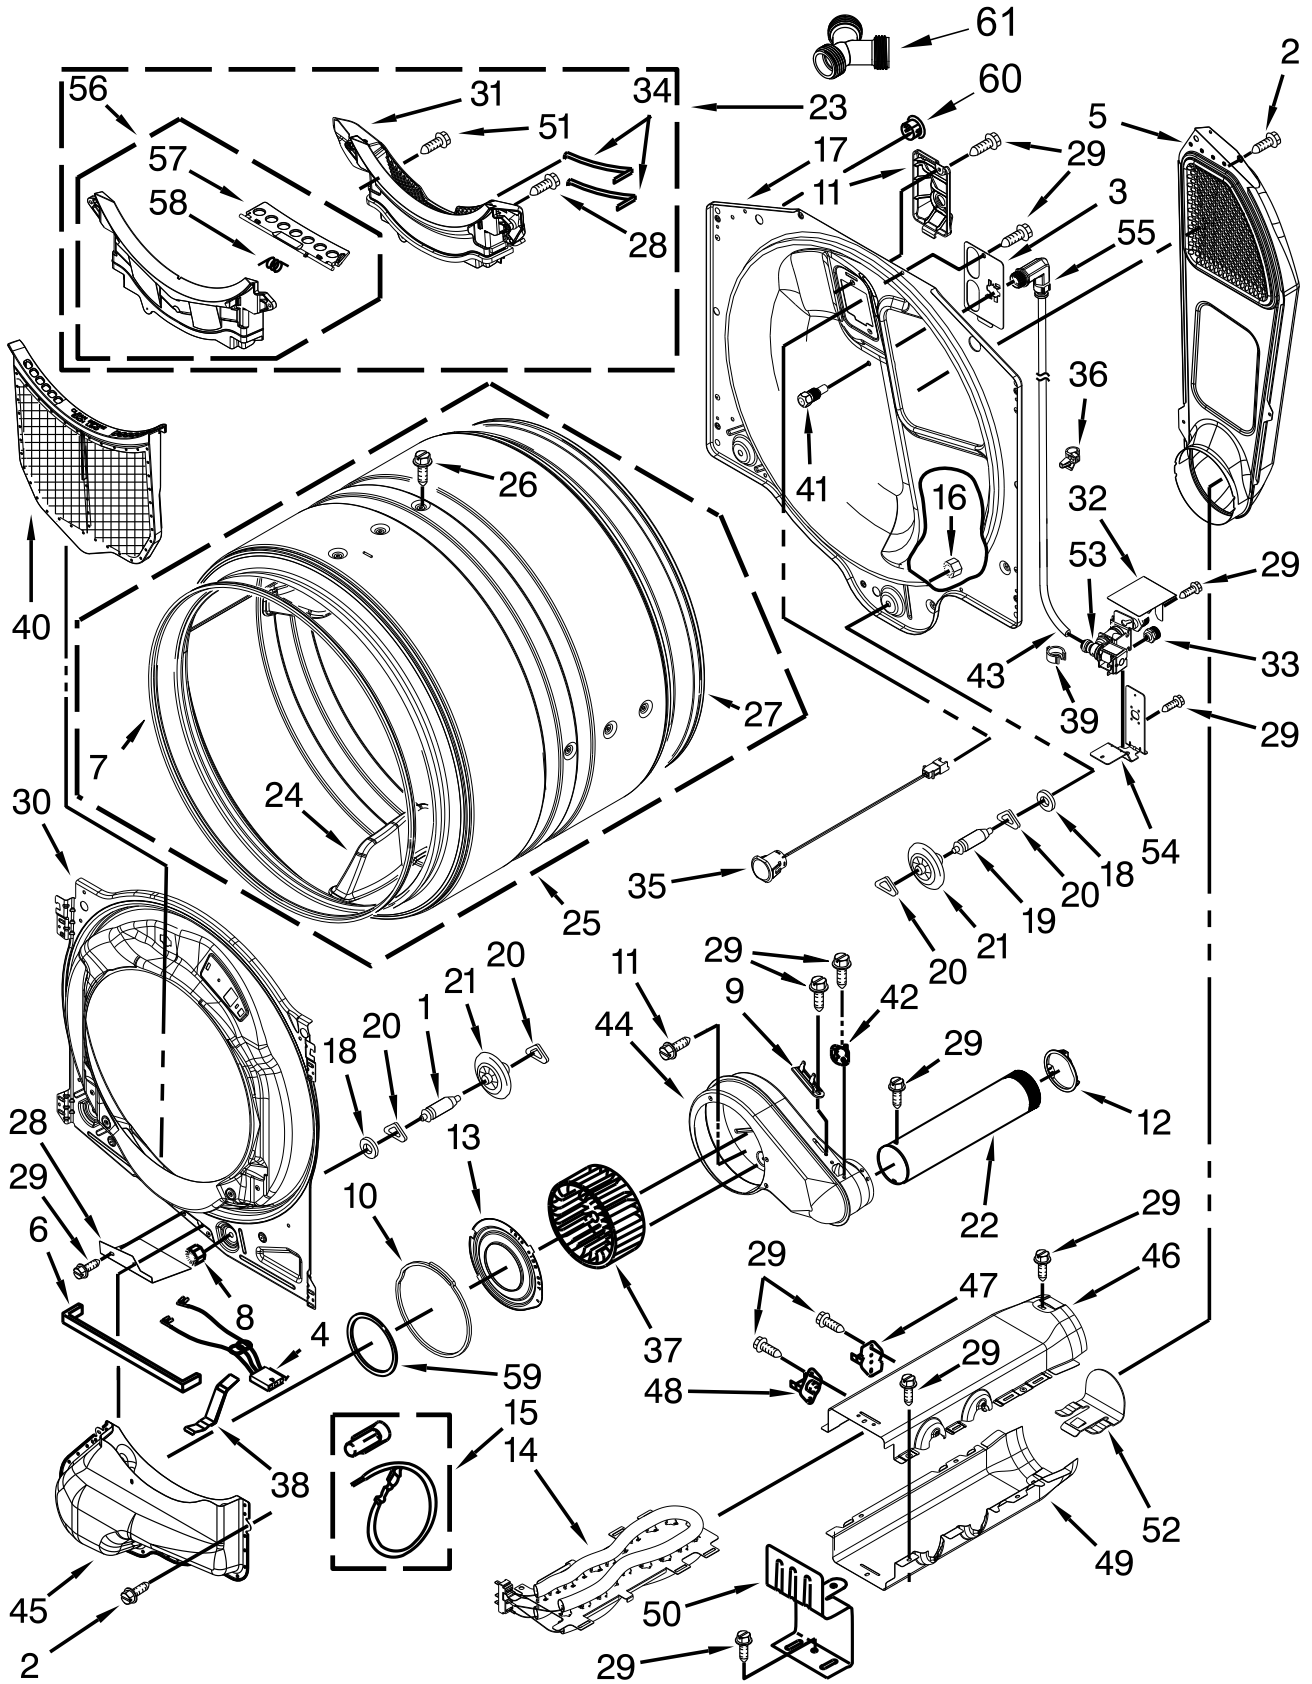

BULKHEAD PARTS

BULKHEAD PARTS

<u>Illus. No.</u>	<u>Part No.</u>	<u>Description</u>	<u>Illus. No.</u>	<u>Part No.</u>	<u>Description</u>
1	W10359271	Shaft, Drum Roller - Right Hand Thread	34	3387223	Sensor, Electrode
2	3390647	Screw	35	W10460935	Drum Light Assembly-Led
3	W10249422	Nozzle, Bracket Rear	36	3391018	Tie, Cable
4	W10298258	Harness, Sensor	37	W10211915	Wheel, Blower
5	697354	Assembly, Air Duct	38	W10414388	Clip, Lint Duct
6	W10211950	Seal, Housing Outlet	39	W10044599	Clip, Push To Connect
7	W10521122	Seal, Drum Front	40	W10370972	Lint Screen
8	3934666	Nut, Hex	41	W10277503	Nozzle & Screen Assembly
9	3392519	Fuse, Thermal (91C)	42	8577274	Thermistor
10	697770	Seal, Plate Cover	43	W10348621	Hose, Rear Nylon
11	W10208422	Rear Deflector	44	W10211911	Housing, Blower
12	W10344699	Collar, Duct	45	W10211896	Lint Duct Assembly
13	W10211901	Collar Assembly	46	8544769	Housing Slot, Heater Box
14	8544771	Heater Element	47	8318314	Cut-Off, Thermal
15	279457	Terminal Wire Kit (For Heater Element Wiring Harness Repair)	48	8557403	Thermostat, High Limit
16	W10001120	Nut, Hex (Left Hand Thread)	49	8544770	Housing Tab, Heater Box
17	8520836	Bulkhead, Rear	50	8066099	Bracket, Heater Box
18	3387459	Washer	51	3387230	Screw
19	W10359272	Shaft, Drum Roller - Left Hand Thread	52	8544776	Flange, Heater Box
20	690997	Washer, Tri Ring	53	W10346403	Valve, Water Inlet
21	W10314171	Roller, Support	54	W10346402	Bracket, Valve
22	W10342188	Exhaust Pipe	55	W10347739	Nozzle & Hose Assembly
23	W10219012	Outlet Grill & Housing Assembly	56	W10219013	Housing & Door Assembly
24	W10280771	Baffle, Drum	57	W10219016	Door, Lint Screen
25	W10541656	Drum Assembly Complete	58	W10219015	Spring, Lint Screen Door
26	W10219342	Screw	59	W10211899	Seal, Blower Cover
27	W10521118	Rear, Drum Seal	60	8529007	Plug, Rear Bulkhead
28	W10128629	Shield, Blower	61	W10336486	Connector, Hose -"Y"
29	693995	Screw			
30	W10211930	Bulkhead, Front Door Screen			
31	W10211903	Grille, Outlet			
32	W10184825	Cover, Inlet Valve			
33	W10044605	Coupling, Hose