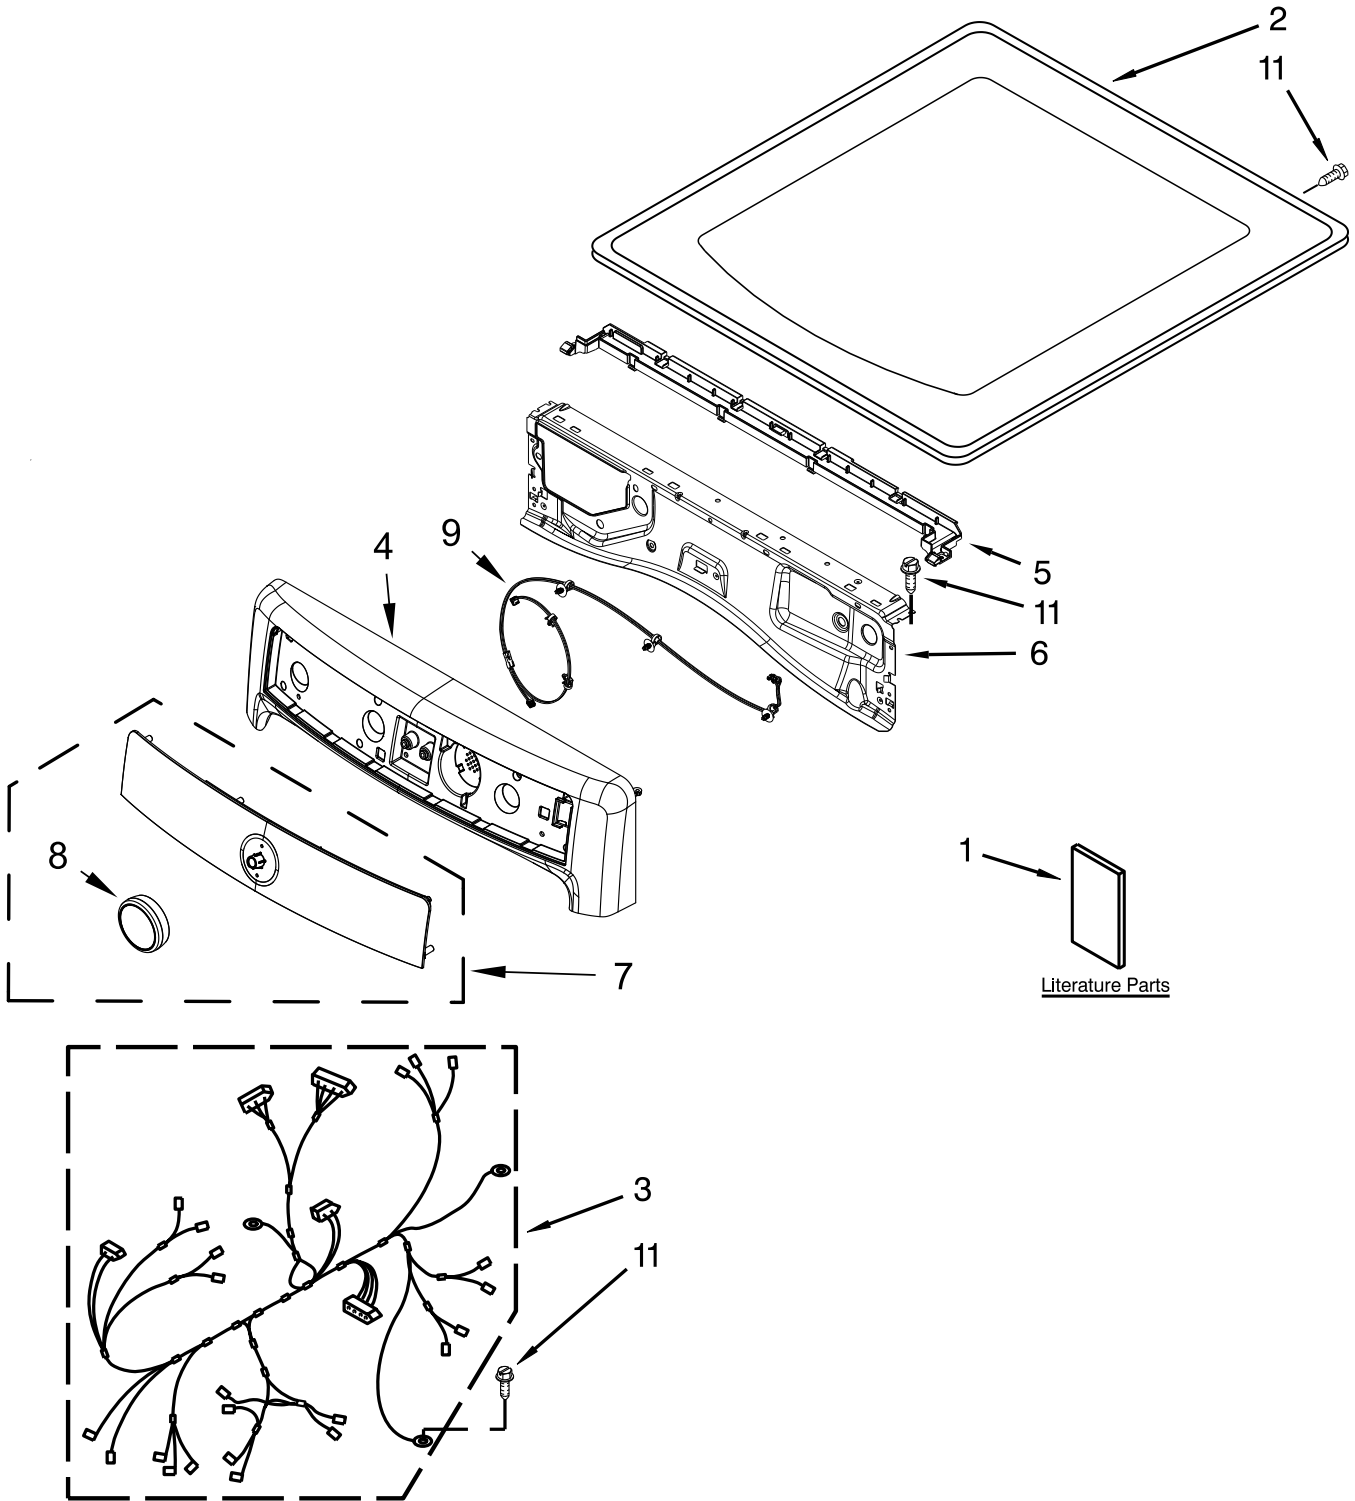

PARTS LIST

for

29" ELECTRIC DRYER

Models:

YMED8000AW0 (white)

YMED8000AG0 (Granite)

**FOR CUSTOMER SATISFACTION ALWAYS USE
FACTORY SPECIFICATION PARTS**

TOP AND CONSOLE PARTS

TOP AND CONSOLE PARTS

<u>Illus.</u> <u>No.</u>	<u>Part No.</u>	<u>Description</u>
1		Literature Parts
	W10494218	Use & Care Guide
	W10484433	Tech Sheet
	W10558994	Installation Instructions
	W10504393	Wiring Diagram
2		Top
	W10208383	White
	W10301057	Granite
3	W10526658	Harness, Main
4		Console Assembly
	W10469302	White
	W10469303	Granite
5	W10259210	Water Channel
6	W10208198	Bracket, Console
7		IML Assembly
	W10469308	White
	W10469309	Granite
8		Knob, Control
	W10519048	White
	W10480090	Granite
9	W10443062	Cable, User Interface
10	W10489172	Screw
11	3390647	Screw