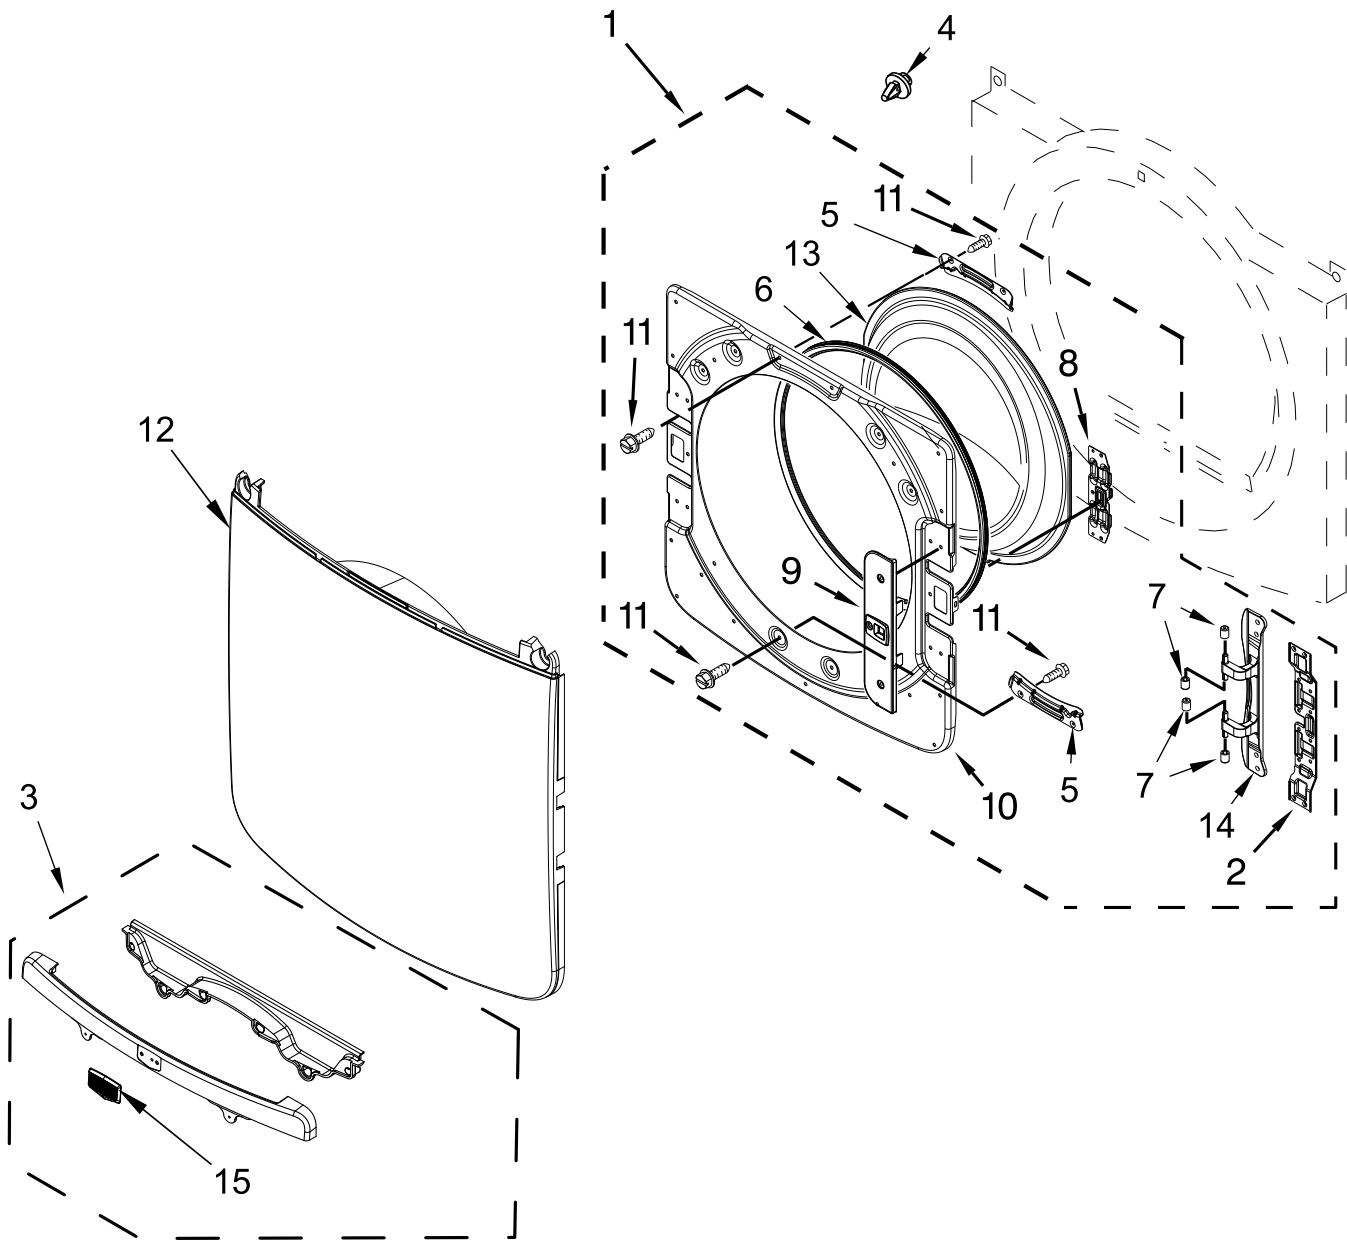

DOOR PARTS

DOOR PARTS

<u>Illus.</u> <u>No.</u>	<u>Part No.</u>	<u>Description</u>
1	W10272387	Inner Door Assembly
2	W10208419	Plate, Hinge Retainer
3	W10466618	Handle, Door
4	8572266	Bumper, Door
5	W10208252	Bracket, Glass
6	W10329710	Seal, Glass
7	W10208398	Cap, Hinge
8	W10208254	Door Catch Assembly
9	W10272404	Cover, Door Catch
10	W10285652	Inner Door
11	W10288126	Screw
12	W10424248	Outer Door Assembly
13	W10208417	Glass, Door
14	W10208415	Hinge, Base
15	W10424964	Badge, Maytag