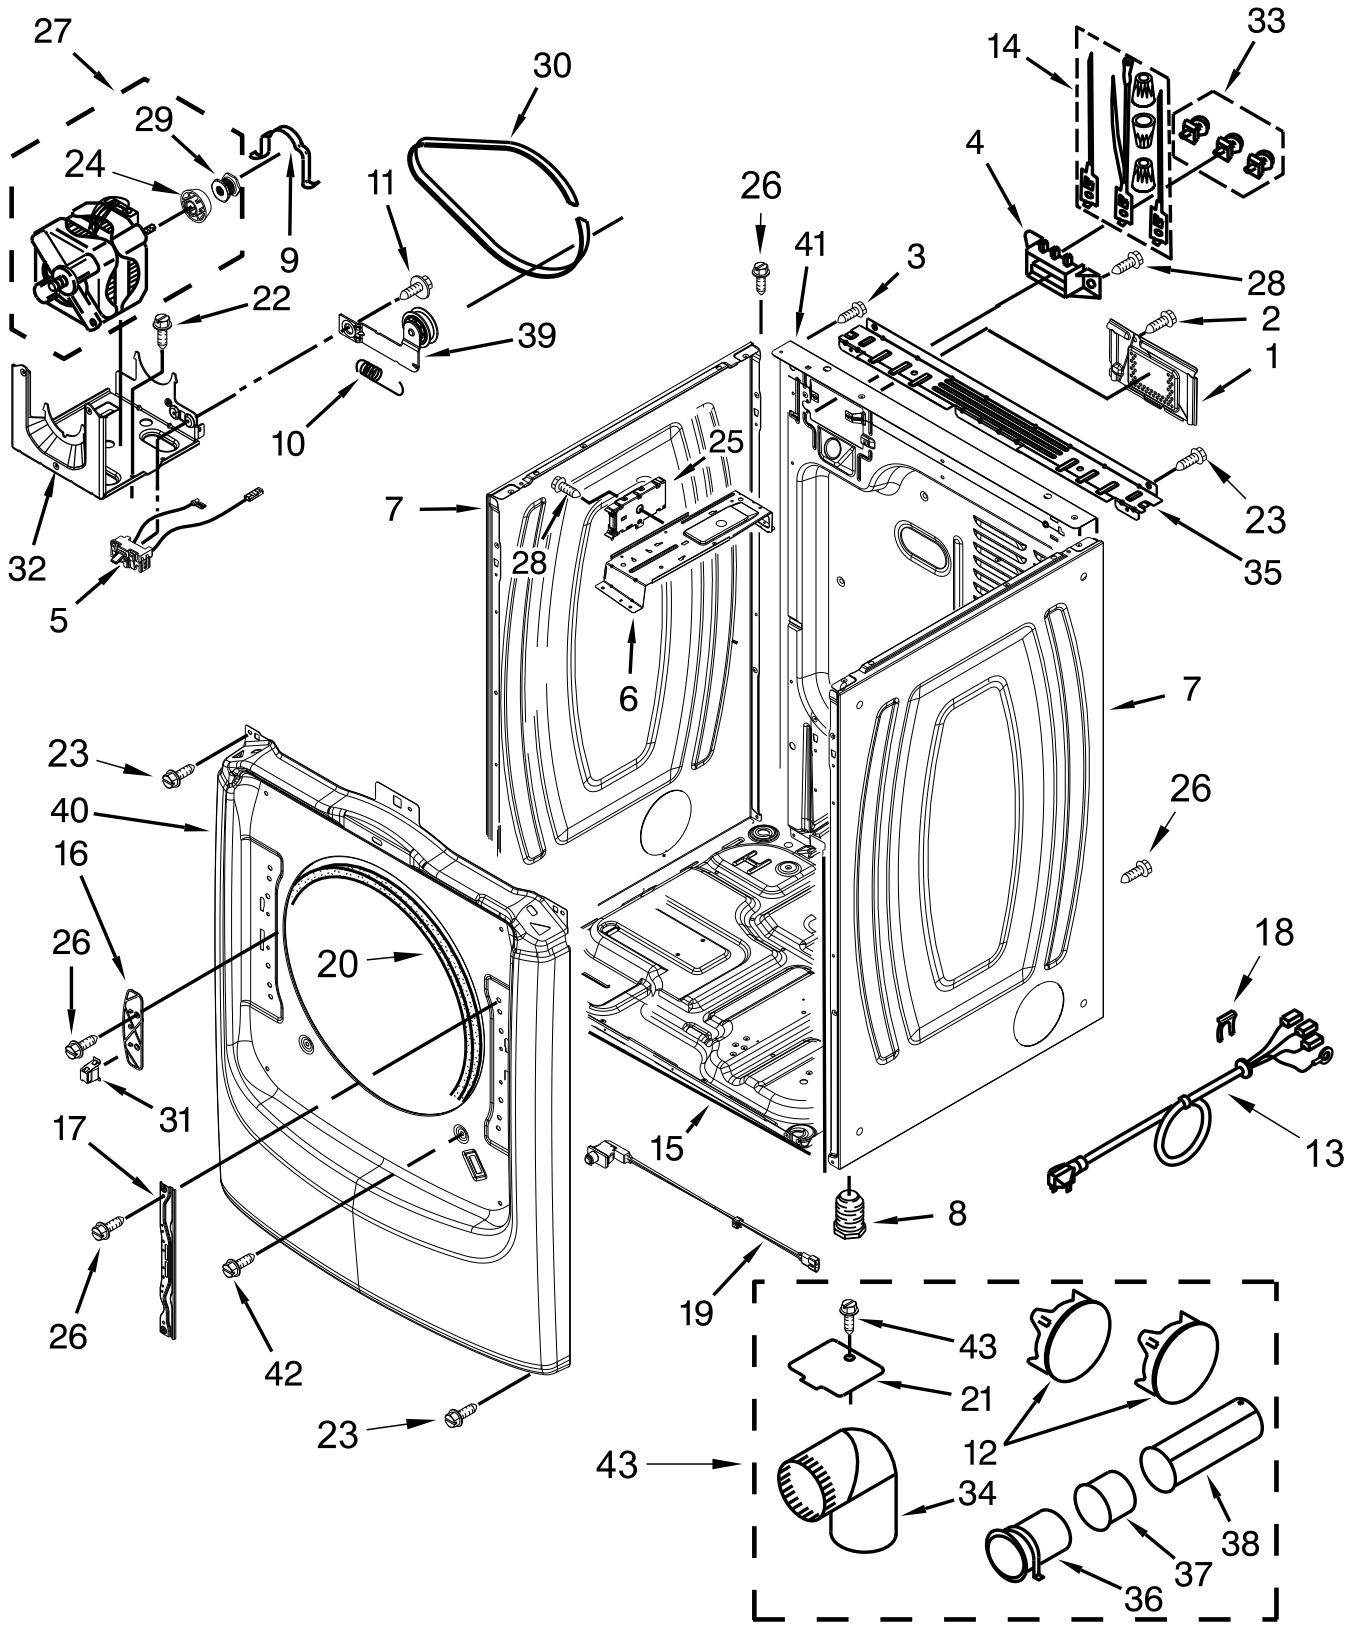

CABINET PARTS

CABINET PARTS

<u>Illus. No.</u>	<u>Part No.</u>	<u>Description</u>	<u>Illus. No.</u>	<u>Part No.</u>	<u>Description</u>
1	W10316167	Cover, Terminal Block	32	W10242878	Bracket, Motor Mounting
2	3390631	Screw	33	279393	Screw Kit, Terminal Block
3	8533974	Screw	34	W10416072	4" - 90~ Elbow
4	3397659	Block, Terminal	35	W10208382	Panel, Rear
5	W10411936	Switch, Broken Belt	36	8563747	Pipe, Exhaust (Medium)
6	W10259611	Bracket, Control	37	W10331278	Exhaust Pipe (Short)
7		Panel, Side	38	8563749	Exhaust, Pipe (Long)
	W10468495	White	40		Panel, Front
	W10468501	Granite		W10363954	White
8	3392100	Foot, Dryer		W10363955	Granite
	279810	Foot, Optional (Extended Length Package Of 2) (Not Included)	41	W10487430	Panel, Rear
9	W10121316	Clamp, Motor Mount	42	3357011	Screw
10	W10446781	Spring, Idler			Optional Parts Not Included|Dryer Exhaust Kit|(For Side & Bottom Venting)
11	3389420	Screw	43	W10323246	Kit, 4-Way Venting
12	W10404617	Plug, Multivent			
13	3394208	Cord, Power			
14	279318	Terminal, Brass & Tinned (Includes Terminal Block Screw Kit)			
15	8565046	Base, Cabinet			
16	W10208250	Strike, Door			
17	W10315109	Bracket, Door Hinge			
18	694415	Clip, Strain Relief			
19	W10459029	Door Switch, Snap In			
20	3387242	Seal, Front Panel			
21	W10354249	Plate, Cover			
22	343641	Screw			
23	3390647	Screw			
24	3393657	Restrainer, Belt			
25	W10542001	Control Board			
26	W10288126	Screw			
27	W10396038	Motor Assembly			
28	90767	Screw			
29	3389729	Pulley, Motor			
30	W10112954	Belt, Drive			
31	W10208401	Spring Catch Assembly