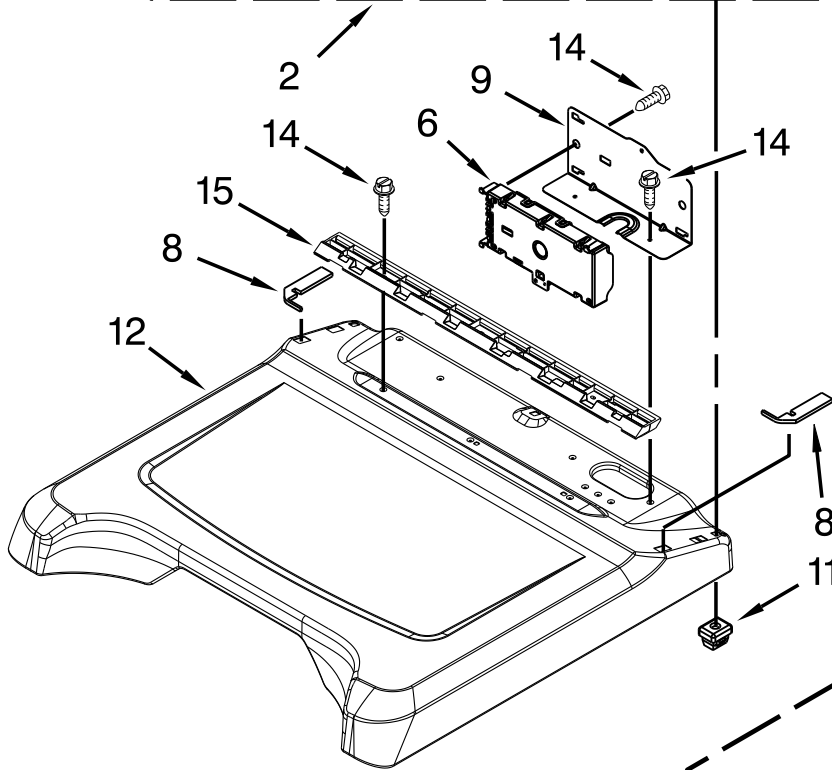

PARTS LIST

for

27" ELECTRIC DRYER

Models:

MEDB850YW2 (White)

MEDB850YG2 (Cosmetallic)

FOR CUSTOMER SATISFACTION ALWAYS USE
FACTORY SPECIFICATION PARTS

TOP AND CONSOLE PARTS

TOP AND CONSOLE PARTS

<u>Illus.</u> <u>No.</u>	<u>Part No.</u>	<u>Description</u>
1		Literature Parts
	W10392124	Instructions, Installation
	W10388780	Guide, Use & Care
	W10393006	Tech, Sheet
	W10156611	Wiring Diagram
2		Panel, Console
	W10338345	White
	W10416110	Cosmetallic
3	W10388670	Assembly, User Interface
4	W10051124	Cover, Rear (UI Assembly)
5	W10338554	Knob, Control
6	W10432257	Control Electronic
7	8572039	Seal, User Interface
8		Foam Seal, Top
	W10219695	Seal, Top (Left)
	W10219694	Seal, Top (Right)
9	8563853	Bracket-Machine Controller
10	W10003770	Screw
11	W10112673	Clip, Console
12		Top (Includes Item 8)
	W10223157	White
	W10338836	Cosmetallic
13	W10131402	Screw
14	337686	Screw
15	8558863	Bracket, Console
16	W10319802	Harness, Electric