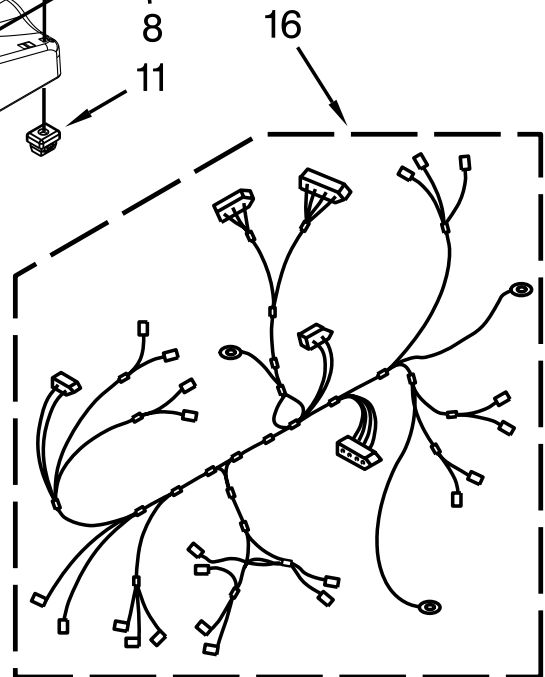

PARTS LIST

for

27" ELECTRIC DRYER

Models:

MEDB850YW2 (White)

MEDB850YG2 (Cosmetallic)

FOR CUSTOMER SATISFACTION ALWAYS USE
FACTORY SPECIFICATION PARTS

TOP AND CONSOLE PARTS

TOP AND CONSOLE PARTS

<u>Illus.</u> <u>No.</u>	<u>Part No.</u>	<u>Description</u>
1		Literature Parts
	W10392124	Instructions, Installation
	W10388780	Guide, Use & Care
	W10393006	Tech, Sheet
	W10156611	Wiring Diagram
2		Panel, Console
	W10338345	White
	W10416110	Cosmetallic
3	W10388670	Assembly, User Interface
4	W10051124	Cover, Rear (UI Assembly)
5	W10338554	Knob, Control
6	W10432257	Control Electronic
7	8572039	Seal, User Interface
8		Foam Seal, Top
	W10219695	Seal, Top (Left)
	W10219694	Seal, Top (Right)
9	8563853	Bracket-Machine Controller
10	W10003770	Screw
11	W10112673	Clip, Console
12		Top (Includes Item 8)
	W10223157	White
	W10338836	Cosmetallic
13	W10131402	Screw
14	337686	Screw
15	8558863	Bracket, Console
16	W10319802	Harness, Electric

PAINT, BULK (1 QT.)

<u>Illus. No.</u>	<u>Part No.</u>	<u>Description</u>
	799344	White

MISCELLANEOUS PARTS BAG

<u>Illus. No.</u>	<u>Part No.</u>	<u>Description</u>
	W10434773	Bag Assembly
	3976300	Washer, Inlet Hose
	W10242307	Washer, Inlet Hose
	W10336486	Connector, Hose -"Y"
	W10439655	2' Hose Inlet
	W10439654	5' Hose Inlet