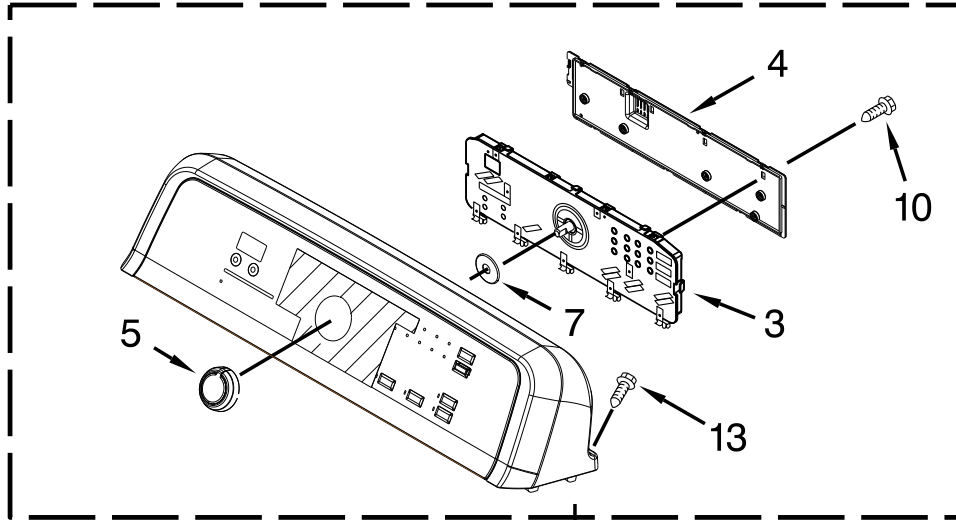

PARTS LIST

for

27" ELECTRIC DRYER

Models:

MEDB850YW2 (White)

MEDB850YG2 (Cosmetallic)

FOR CUSTOMER SATISFACTION ALWAYS USE
FACTORY SPECIFICATION PARTS

TOP AND CONSOLE PARTS

TOP AND CONSOLE PARTS

<u>Illus.</u> <u>No.</u>	<u>Part No.</u>	<u>Description</u>
1		Literature Parts
	W10392124	Instructions, Installation
	W10388780	Guide, Use & Care
	W10393006	Tech, Sheet
	W10156611	Wiring Diagram
2		Panel, Console
	W10338345	White
	W10416110	Cosmetallic
3	W10388670	Assembly, User Interface
4	W10051124	Cover, Rear (UI Assembly)
5	W10338554	Knob, Control
6	W10432257	Control Electronic
7	8572039	Seal, User Interface
8		Foam Seal, Top
	W10219695	Seal, Top (Left)
	W10219694	Seal, Top (Right)
9	8563853	Bracket-Machine Controller
10	W10003770	Screw
11	W10112673	Clip, Console
12		Top (Includes Item 8)
	W10223157	White
	W10338836	Cosmetallic
13	W10131402	Screw
14	337686	Screw
15	8558863	Bracket, Console
16	W10319802	Harness, Electric