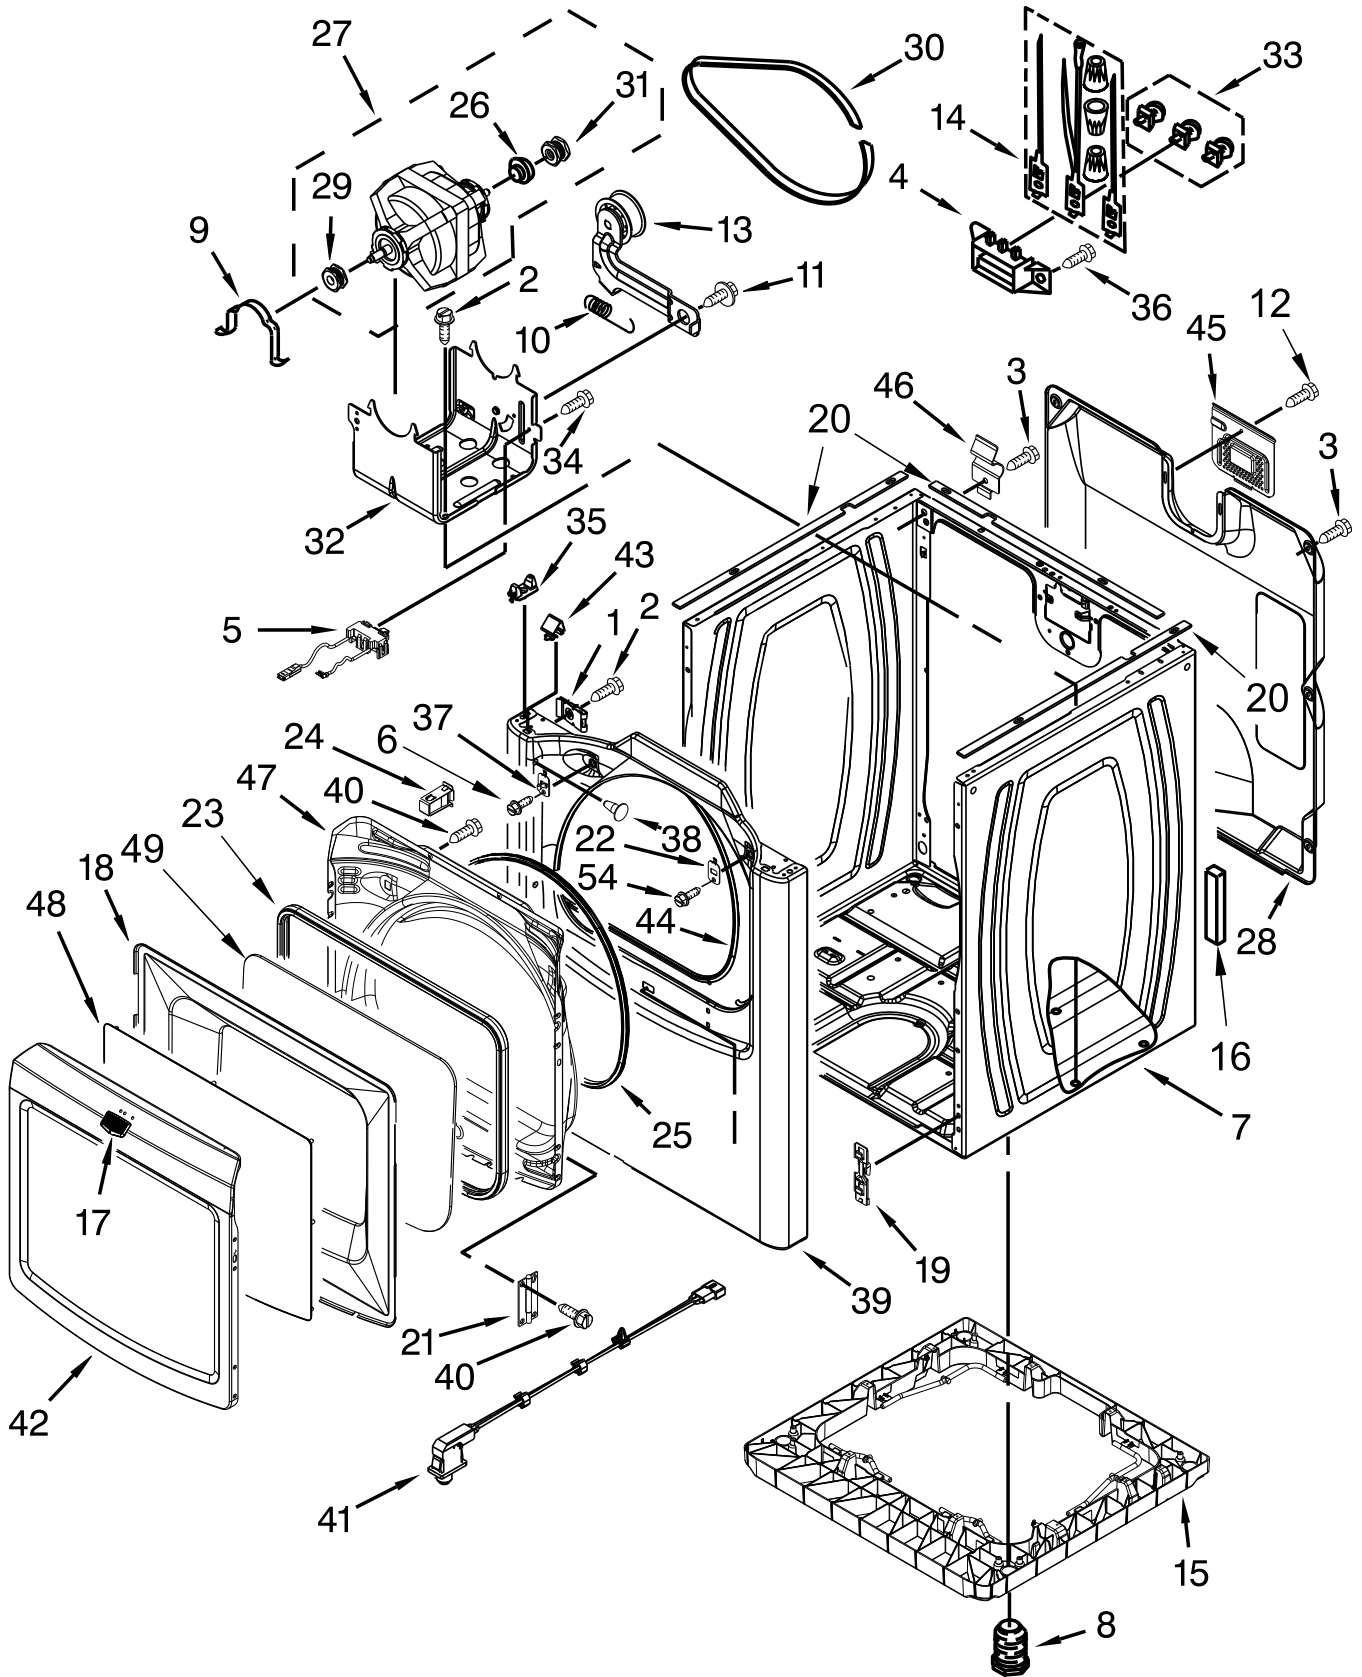

CABINET PARTS

CABINET PARTS

<u>Illus.</u> <u>No.</u>	<u>Part No.</u>	<u>Description</u>	<u>Illus.</u> <u>No.</u>	<u>Part No.</u>	<u>Description</u>
1	98234	Clip, Ground	29	W10139247	Pulley, Blower
2	3390631	Screw	30	W10136934	Belt, Drive
3	693995	Screw	31	W10136930	Pulley, Motor
4	3397659	Block, Terminal	32	8547158	Bracket, Motor
5	W10411937	Switch, Broken Belt	33	279393	Screw Kit, Terminal Block
6	3400805	Screw	34	3389420	Screw
7		Cabinet (Includes Item 51)	35	8568303	Locator, Snap-Down
	W10183827	White	36	3393008	Screw
	W10304162	Cosmetallic	37	W10111906	Strike & Plate Assembly
8	W10363894	Foot, Dryer	38	W10144494	Plug, Hole
	279810	Foot, Optional (Extended Length Package Of 2) (Not Included)	39		Front Panel
				W10463261	White
9	660658	Clamp, Motor		W10463263	Cosmetallic
10	W10446781	Spring, Idler	40	342055	Screw
11	3389420	Screw	41	W10350909	Door Switch Assembly
12	8533974	Screw	42		Door, Outer
13	W10547292	Idler Assembly		W10252478	White
14	279318	Terminal, Brass & Tinned (Includes Terminal Block Screw Kit)		W10344649	Cosmetallic
15	W10363887	Riser, Full	43	8576625	Lock, Top Front
16	3350013	Foam	44	W10044490	Seal, Front Panel
17	W10492808	Badge	45	W10110241	Cover, Terminal Block
18	W10304170	Bezel, Door	46	238088	Hinge, Top
19	3394083	Clip, Front Panel	47		Door, Inner
20	W10316529	Seal, Foam		W10111878	White
21		Hinge Assembly		W10304172	Cosmetallic
	W10249708	White	48	W10394552	Window, Outer
	W10463337	Cosmetallic	49	W10111857	Glass, Inner Door
22	W10111888	Plug, Strike			Optional Parts Not Included|Dryer Exhaust Kit|(For Side & Bottom Venting)
23	W10111859	Gasket, Inner Door			
24	W10111905	Assembly, Door Catch			
25	W10221653	Seal, Door			
26	3393657	Restrainer, Belt			
27	W10460374	Motor, Assembly 60 HZ.			
28	W10140148	Panel, Rear