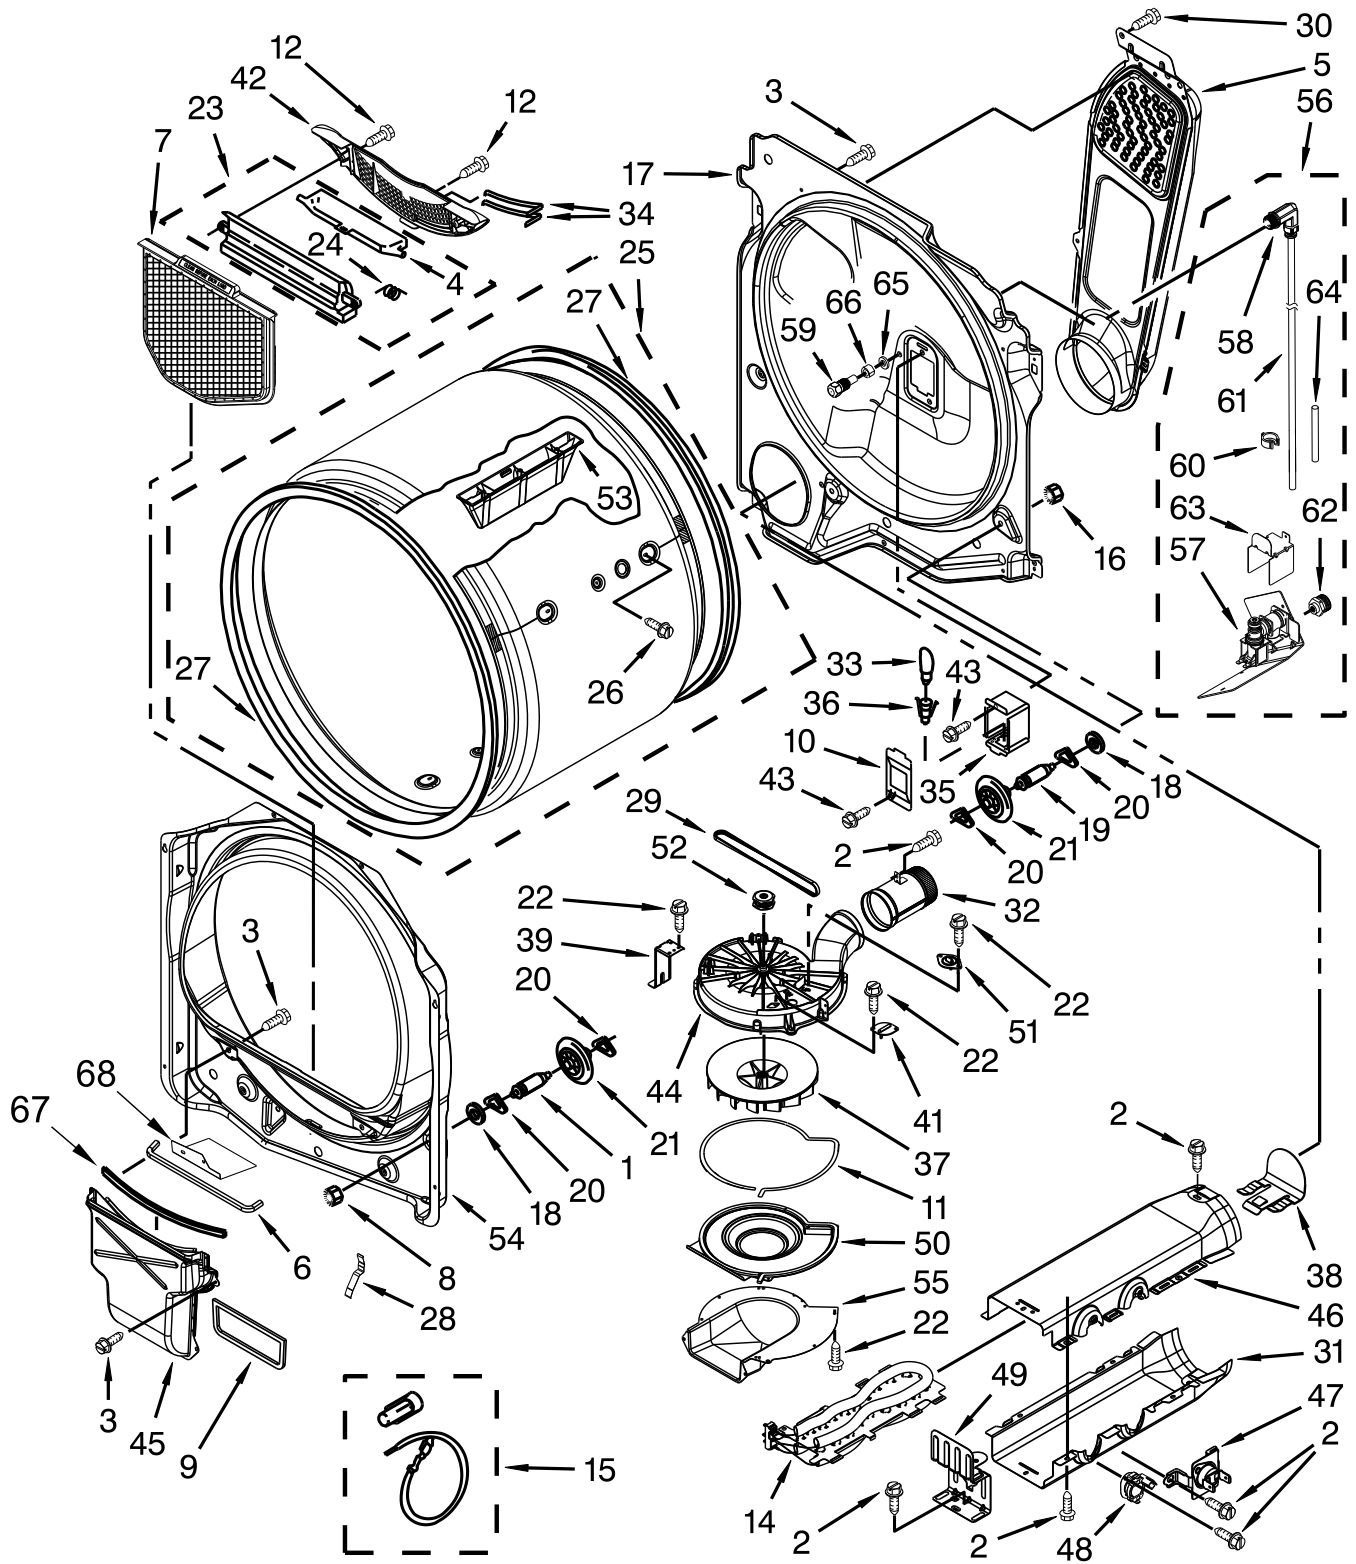

BULKHEAD PARTS

BULKHEAD PARTS

<u>Illus. No.</u>	<u>Part No.</u>	<u>Description</u>	<u>Illus. No.</u>	<u>Part No.</u>	<u>Description</u>
1	W10359271	Shaft, Drum Roller - Right Hand Thread	36	W10214261	Socket, Light
2	3348629	Screw	37	8544737	Wheel, Blower
3	3390631	Screw	38	8544776	Flange, Heater Box
4	3394984	Door, Lint Screen	39	8544741	Bracket, Blower Housing
5	8544730	Air Duct Assembly	41	3390719	Thermal Fuse (91C)
6	697813	Seal, Outlet Housing	42	8544723	Grill, Outlet
7	W10049370	Screen, Lint	43	3390647	Screw
8	3934666	Nut, Hex	44	W10256512	Housing, Blower
9	8544721	Seal, Lint Duct	45	8544786	Lint Duct Assembly
10	3402841	Lens, Drum Light	46	8544769	Housing Slot, Heater Box
11	8573068	Seal, Blower Cover	47	8318314	Cut-Off, Thermal
12	3387230	Screw	48	8557403	Thermostat, High Limit
14	8544771	Heater Element	49	8544729	Bracket, Heater Box
15	279457	Terminal Wire Kit (For Heater Element Wiring Harness Repair)	50	8544719	Cover, Blower
16	W10001120	Nut, Hex (Left Hand Thread)	51	8577274	Thermistor
17	W10139797	Bulkhead, Rear	52	8544739	Pulley, Blower
18	3387459	Washer	53	8563860	Baffle, Drum
19	W10359272	Shaft, Drum Roller - Left Hand Thread	54	8557244	Bulkhead, Front
20	690997	Washer, Tri Ring	55	8544718	Duct, Inlet Blower
21	W10314171	Roller, Support	56	W10130506	Valve & Hose Assembly
22	3350424	Screw	57	W10129424	Valve & Bracket Assembly
23	3394985	Housing, Outlet	58	W10410316	Nozzle & Hose Assembly (Includes Nozzle & Screen Assembly)
24	3394986	Spring, Lint Screen Door	59	W10277503	Nozzle & Screen Assembly
25	W10549614	Drum Assembly	60	W10044599	Clip, Push To Connect
26	W10219342	Screw	61	W10347743	Hose (Not Serviced)
27	W10521119	Seal, Drum	62	W10044605	Coupling, Hose
28	8573070	Clip, Lint Duct	63	W10160575	Cover, Myst Valve
29	8544742	Belt, Blower	64	W10435653	Sleeve, Tube
30	693995	Screw	65	W10044579	Washer, Nozzle
31	8544770	Housing Tab, Heater Box	66	W10044628	Nut, Brass
32	W10533417	Pipe, Exhaust	67	697814	Seal, Drum Front
33	3406124	Bulb, Light	68	W10475158	Shield, Dryer Exhaust
34	3387223	Sensor, Electrode			
35	3977373	Bracket, Drum Light