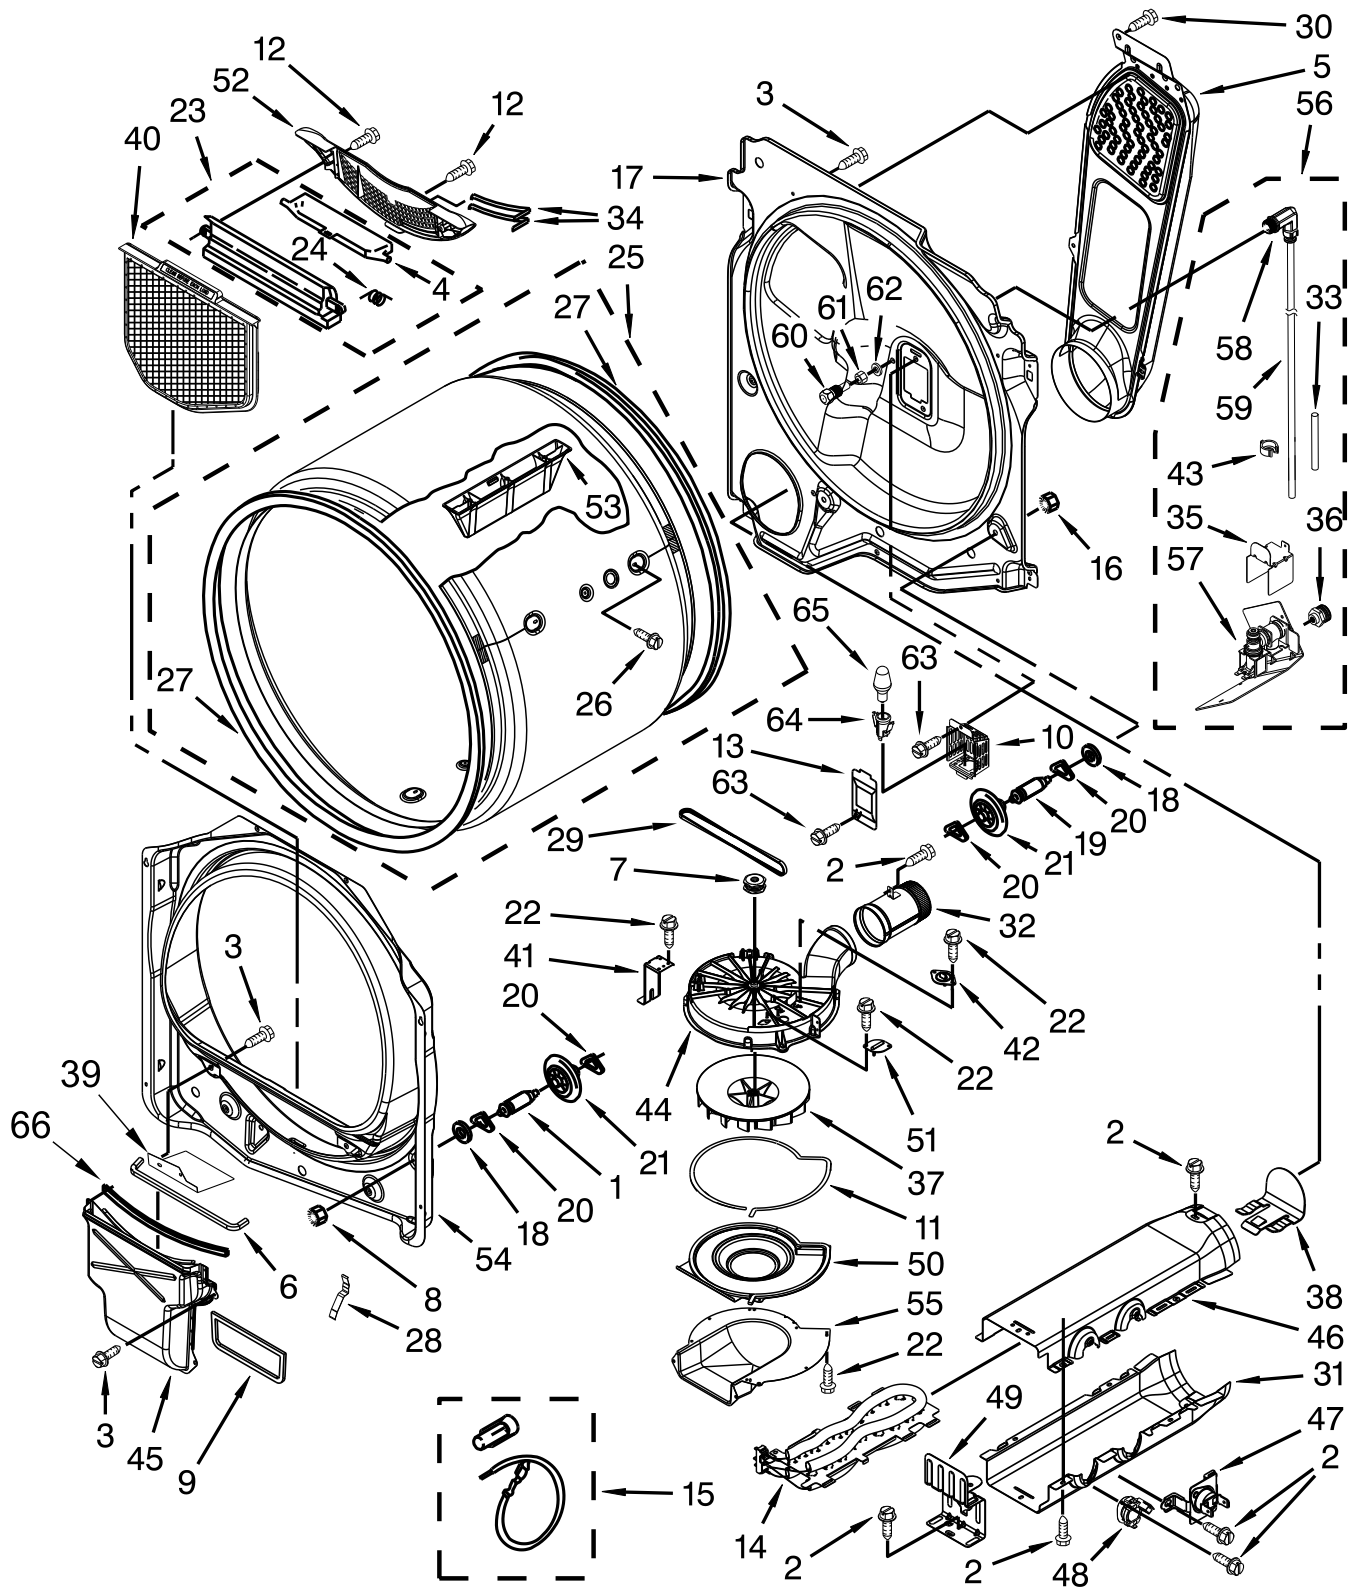

BULKHEAD PARTS

BULKHEAD PARTS

<u>Illus. No.</u>	<u>Part No.</u>	<u>Description</u>	<u>Illus. No.</u>	<u>Part No.</u>	<u>Description</u>
1	W10359271	Shaft, Drum Roller - Right Hand Thread	35	W10160575	Cover, Myst Valve
2	90767	Screw	36	W10044605	Coupling, Hose
3	3390631	Screw	37	8544737	Wheel, Blower
4	3394984	Door, Lint Screen	38	8544776	Flange, Heater Box
5	8544730	Air Duct Assembly	39	W10475158	Shield, Dryer Exhaust
6	697813	Seal, Outlet Housing	40	W10049370	Screen, Lint
7	8544739	Pulley, Blower	41	8544741	Bracket, Blower Housing
8	3934666	Nut, Hex	42	8577274	Thermistor
9	8544721	Seal, Lint Duct	43	W10044599	Clip, Push To Connect
10	3977373	Bracket, Drum Light	44	W10256512	Housing, Blower
11	8573068	Seal, Blower Cover	45	8544786	Lint Duct Assembly
12	3387230	Screw	46	8544769	Housing Slot, Heater Box
13	3402841	Lens, Drum Light	47	8318314	Cut-Off, Thermal
14	8544772	Heater Element	48	8557403	Thermostat, High Limit
15	279457	Terminal Wire Kit (For Heater Element Wiring Harness Repair)	49	8544729	Bracket, Heater Box
16	W10001120	Nut, Hex (Left Hand Thread)	50	8544719	Cover, Blower
17	W10139797	Bulkhead, Rear	51	3390719	Thermal Fuse (91C)
18	3387459	Washer	52	8544723	Grill, Outlet
19	W10359272	Shaft, Drum Roller - Left Hand Thread	53	8563860	Baffle, Drum
20	690997	Washer, Tri Ring	54	8557244	Bulkhead, Front
21	W10314171	Roller, Support	55	8544718	Duct, Inlet Blower
22	3350424	Screw	56	W10130506	Valve & Hose Assembly
23	3394985	Housing, Outlet	57	W10129424	Valve & Bracket Assembly
24	3394986	Spring, Lint Screen Door	58	W10410316	Nozzle & Hose Assembly (Includes Nozzle & Screen Assembly)
25	W10549614	Drum Assembly	59	W10347743	Hose (Not Serviced)
26	W10219342	Screw	60	W10277503	Nozzle & Screen Assembly
27	W10521119	Seal, Drum	61	W10044628	Nut, Brass
28	8573070	Clip, Lint Duct	62	W10044579	Washer, Nozzle
29	8544742	Belt, Blower	63	3390647	Screw
30	693995	Screw	64	W10214261	Socket, Light
31	8544770	Housing Tab, Heater Box	65	3406124	Bulb, Light
32	W10533417	Pipe, Exhaust	66	697814	Seal, Drum Front
33	W10435653	Sleeve, Tube			
34	3387223	Sensor, Electrode