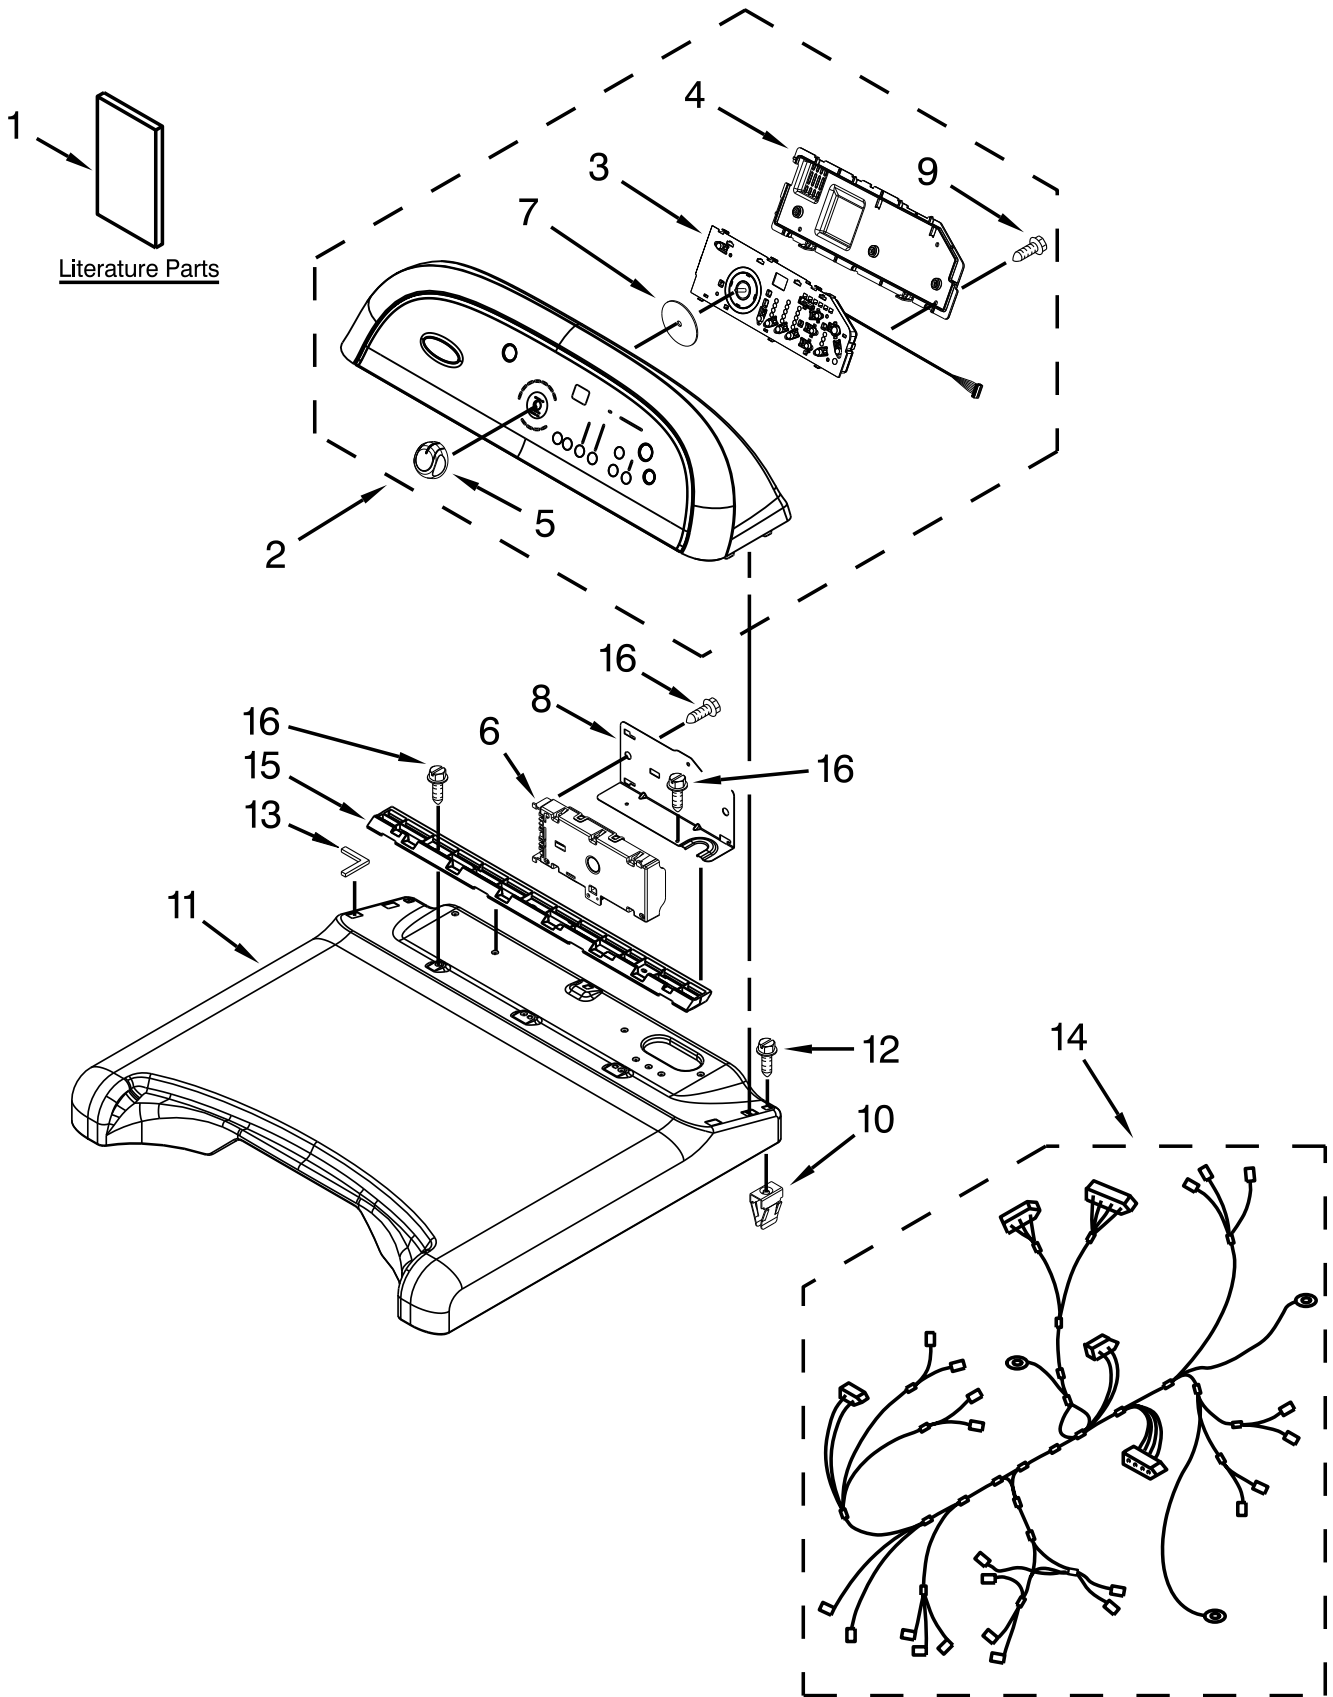

## 27" ELECTRIC DRYER

**Models:**

**WED8800YW2 (White)**

**WED8800YC2 (Chrome)**

**FOR CUSTOMER SATISFACTION ALWAYS USE  
FACTORY SPECIFICATION PARTS**

# TOP AND CONSOLE PARTS

<u>Illus.</u> <u>No.</u>	<u>Part No.</u>	<u>Description</u>
1		Literature Parts
	W10398830	Guide, Use & Care
	W10392124	Instructions, Installation
	W10403269	Tech Sheet
2		Panel, Console
	W10403679	White
	W10391502	Chrome Shadow
3	W10388673	User Interface
4	8564265	Cover, Rear (User Interface)
5	W10211335	Knob Assembly
6	W10432259	Control, Electronic
7	8572039	Seal, User Interface
8	W10211337	Bracket, Machine Controller
9	W10003770	Screw
10	W10112673	Clip, Console
11		Top
	W10211339	White
	W10391495	Chrome Shadow
12	W10131402	Screw
13	W10185554	Foam, Top
14	W10392403	Harness, Electric
15	8558863	Bracket, Console
16	337686	Screw