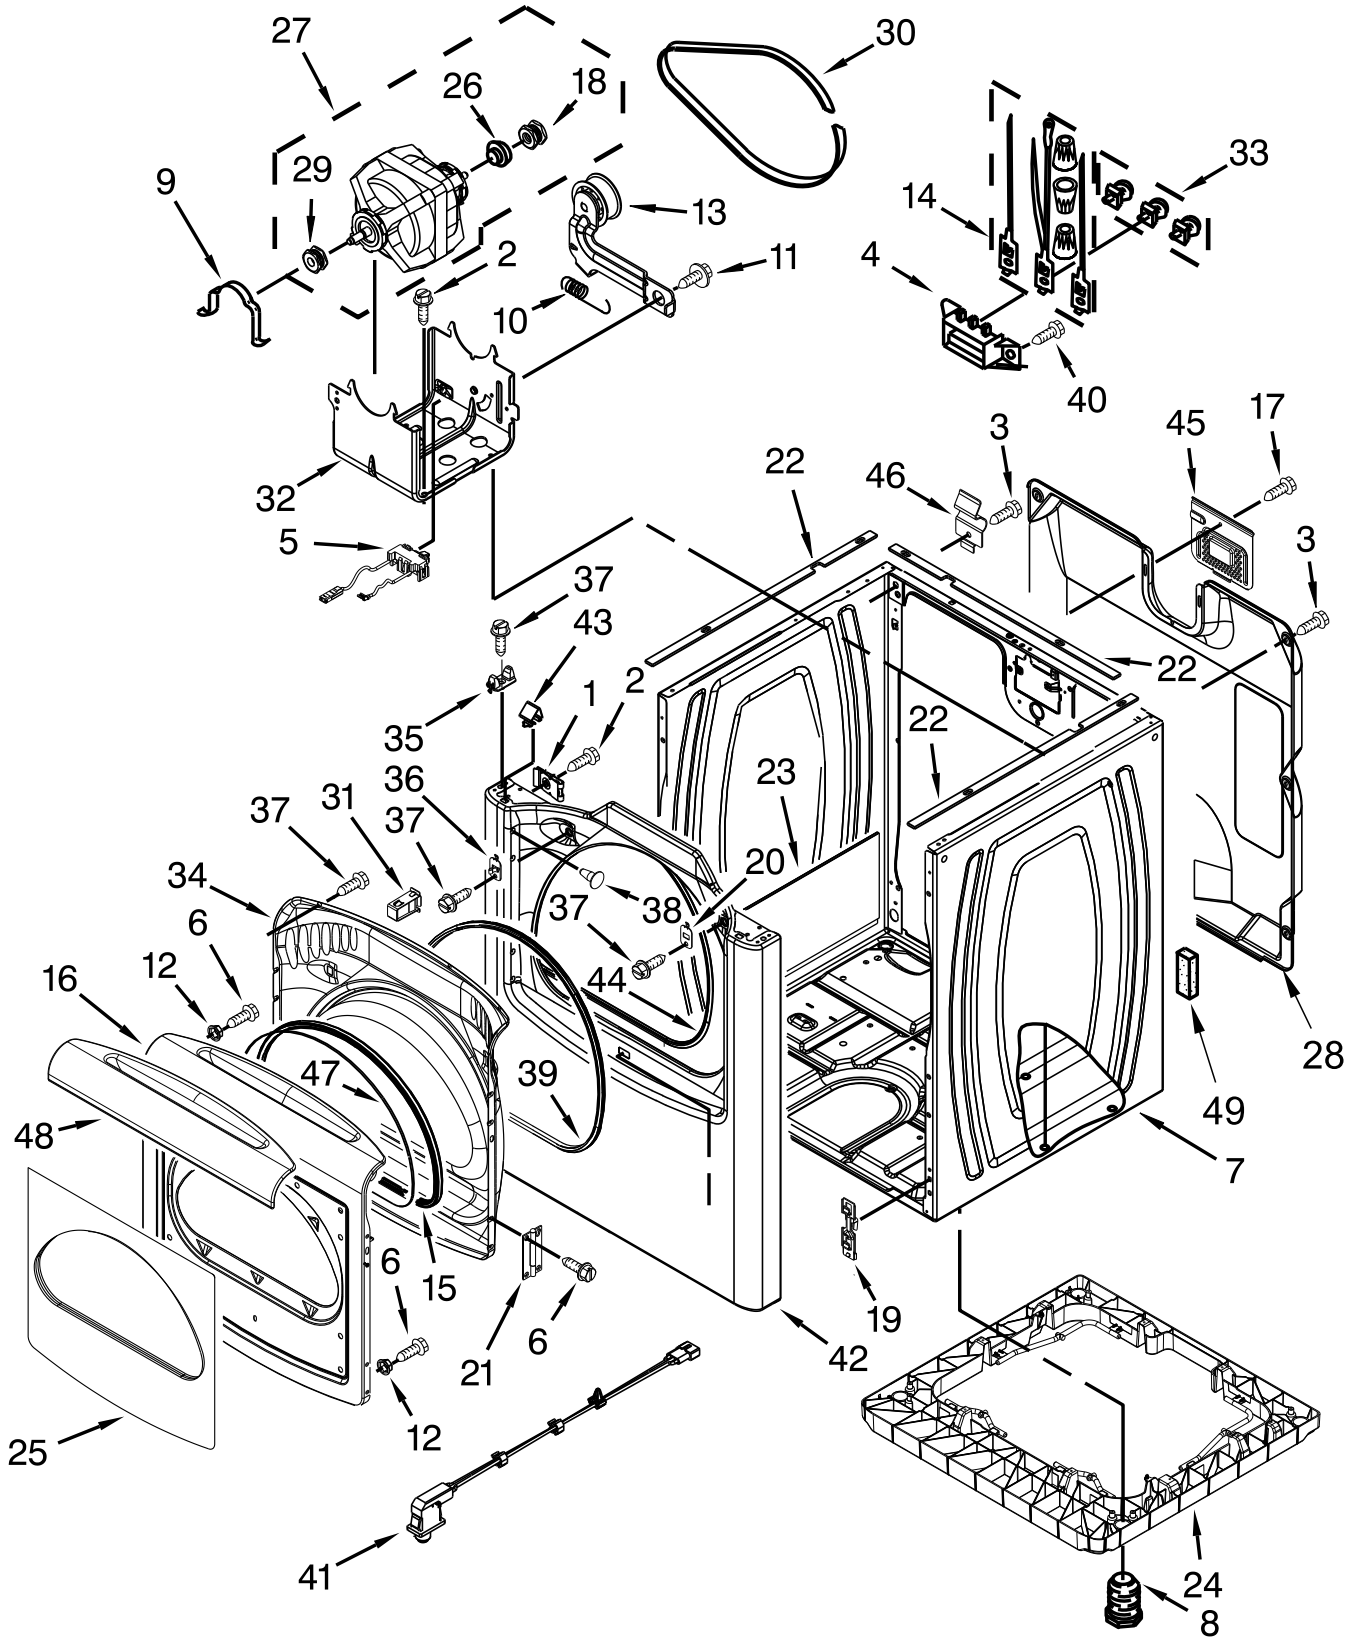

CABINET PARTS

CABINET PARTS

<u>Illus.</u> <u>No.</u>	<u>Part No.</u>	<u>Description</u>	<u>Illus.</u> <u>No.</u>	<u>Part No.</u>	<u>Description</u>
1	98234	Clip, Ground	28	W10140148	Panel, Rear
2	3390631	Screw	29	8544743	Pulley, Blower
3	693995	Screw	30	8547157	Belt, Drive
4	3397659	Block, Terminal	31	W10111905	Assembly, Door Catch
5	W10411937	Switch, Broken Belt	32	8547158	Bracket, Motor
6	342055	Screw	33	279393	Screw Kit, Terminal Block
7		Cabinet	34	8571357	Door, Inner
	W10183827	White	35	8568303	Locator, Snap-Down
	W10391494	Chrome Shadow	36	W10111906	Strike & Plate Assembly
8	W10363894	Foot, Dryer	37	3400805	Screw
	279810	Foot, Optional (Extended Length Package Of 2) (Not Included)	38	W10144494	Plug, Hole
9	660658	Clamp, Motor	39	W10221653	Seal, Door
10	W10446781	Spring, Idler	40	3393008	Screw
11	3389420	Screw	41	W10350907	Door Switch Assembly
12	308499	Palnut	42		Front Panel
13	W10547292	Idler Assembly		W10463261	White
14	279318	Terminal, Brass & Tinned (Includes Terminal Block Screw Kit)		W10463265	Chrome Shadow
15	W10076050	Seal, Window	43	8576625	Lock, Top Front
16		Door, Outer	44	W10044490	Seal, Front Panel
	8571365	White	45	W10110241	Cover, Terminal Block
	W10391506	Chrome Shadow	46	238088	Hinge, Top
17	8533974	Screw	47	8558846	Glass, Inner Door
18	8547171	Pulley, Motor	48	W10402478	Handle, Door Cover
19	3394083	Clip, Front Panel	49	3350013	Foam
20	W10111888	Plug, Strike			Optional Parts Not Included|Dryer Exhaust Kit|(For Side & Bottom Venting)
21		Hinge Assembly			
	8565018	White			
	W10463338	Chrome Shadow			
22	W10316529	Seal, Foam			
23	W10123956	Panel, Dampening			
24	W10363887	Riser, Full			
25	8578931	Window, Outer Door			
26	3393657	Restrainer, Belt			
27	W10396036	Motor Assembly (60 Hertz)