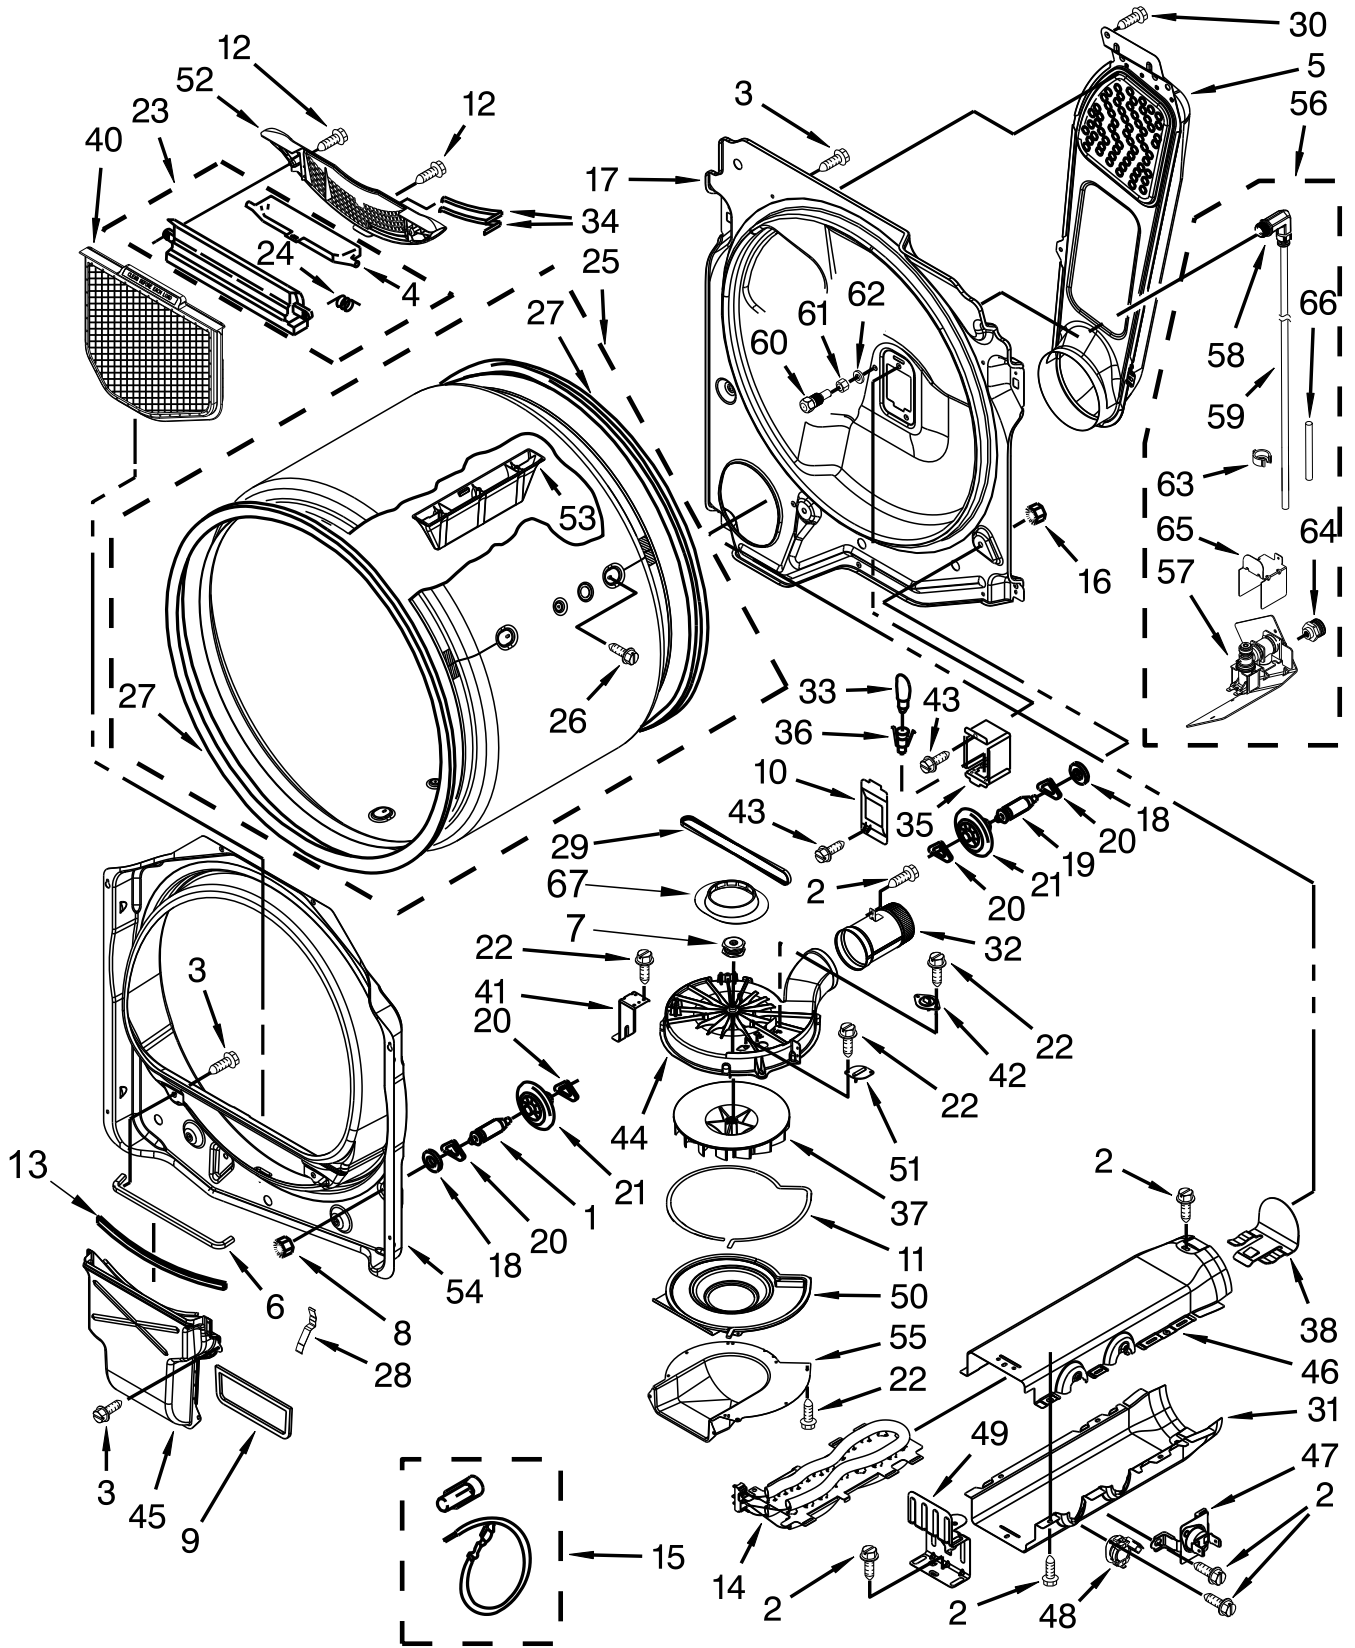

BULKHEAD PARTS

BULKHEAD PARTS

<u>Illus.</u> <u>No.</u>	<u>Part No.</u>	<u>Description</u>	<u>Illus.</u> <u>No.</u>	<u>Part No.</u>	<u>Description</u>	<u>Illus.</u> <u>No.</u>	<u>Part No.</u>	<u>Description</u>
1	W10359271	Shaft, Drum Roller - Right Hand Thread	26	W10219342	Screw	53	8563860	Baffle, Drum
2	90767	Screw	27	W10521119	Seal, Drum	54	8557244	Bulkhead, Front
3	3390631	Screw	28	8573070	Clip, Lint Duct	55	8544718	Duct, Inlet Blower
4	3394984	Door, Lint Screen	29	8544742	Belt, Blower	56	W10130506	Valve & Hose Assembly
5	8544730	Air Duct Assembly	30	693995	Screw	57	W10129424	Valve & Bracket Assembly
6	697813	Seal, Outlet Housing	31	8544770	Housing Tab, Heater Box	58	W10410316	Nozzle & Hose Assembly (Includes Nozzle & Screen Assembly)
7	8544739	Pulley, Blower	32	W10533417	Pipe, Exhaust	59	W10347743	Hose (Not Serviced)
8	3934666	Nut, Hex	33	3406124	Bulb, Light	60	W10277503	Nozzle & Screen Assembly
9	8544721	Seal, Lint Duct	34	3387223	Sensor, Electrode	61	W10044628	Nut, Brass
10	3402841	Lens, Drum Light	35	3977373	Bracket, Drum Light	62	W10044579	Washer, Nozzle
11	8573068	Seal, Blower Cover	36	W10214261	Socket, Light	63	W10044599	Clip, Push To Connect
12	3387230	Screw	37	8544737	Wheel, Blower	64	W10044605	Coupling, Hose
13	697814	Seal, Drum Front	38	8544776	Flange, Heater Box	65	W10160575	Cover, Myst Valve
14	8544772	Heater Element	40	W10049370	Screen, Lint	66	W10435653	Sleeve, Tube
15	279457	Terminal Wire Kit (For Heater Element Wiring Harness Repair)	41	8544741	Bracket, Blower Housing	67	W10475158	Shield, Dryer Exhaust
16	W10001120	Nut, Hex (Left Hand Thread)	42	8577274	Thermistor			
17	W10139797	Bulkhead, Rear	43	3390647	Screw			
18	3387459	Washer	44	W10256512	Housing, Blower			
19	W10359272	Shaft, Drum Roller - Left Hand Thread	45	8544786	Lint Duct Assembly			
20	690997	Washer, Tri Ring	46	8544769	Housing Slot, Heater Box			
21	W10314171	Roller, Support	47	8318314	Cut-Off, Thermal			
22	3350424	Screw	48	8557403	Thermostat, High Limit			
23	3394985	Housing, Outlet	49	8544729	Bracket, Heater Box			
24	3394986	Spring, Lint Screen Door	50	8544719	Cover, Blower			
25	W10549614	Drum Assembly	51	3390719	Thermal Fuse (91C)			
			52	8544723	Grill, Outlet