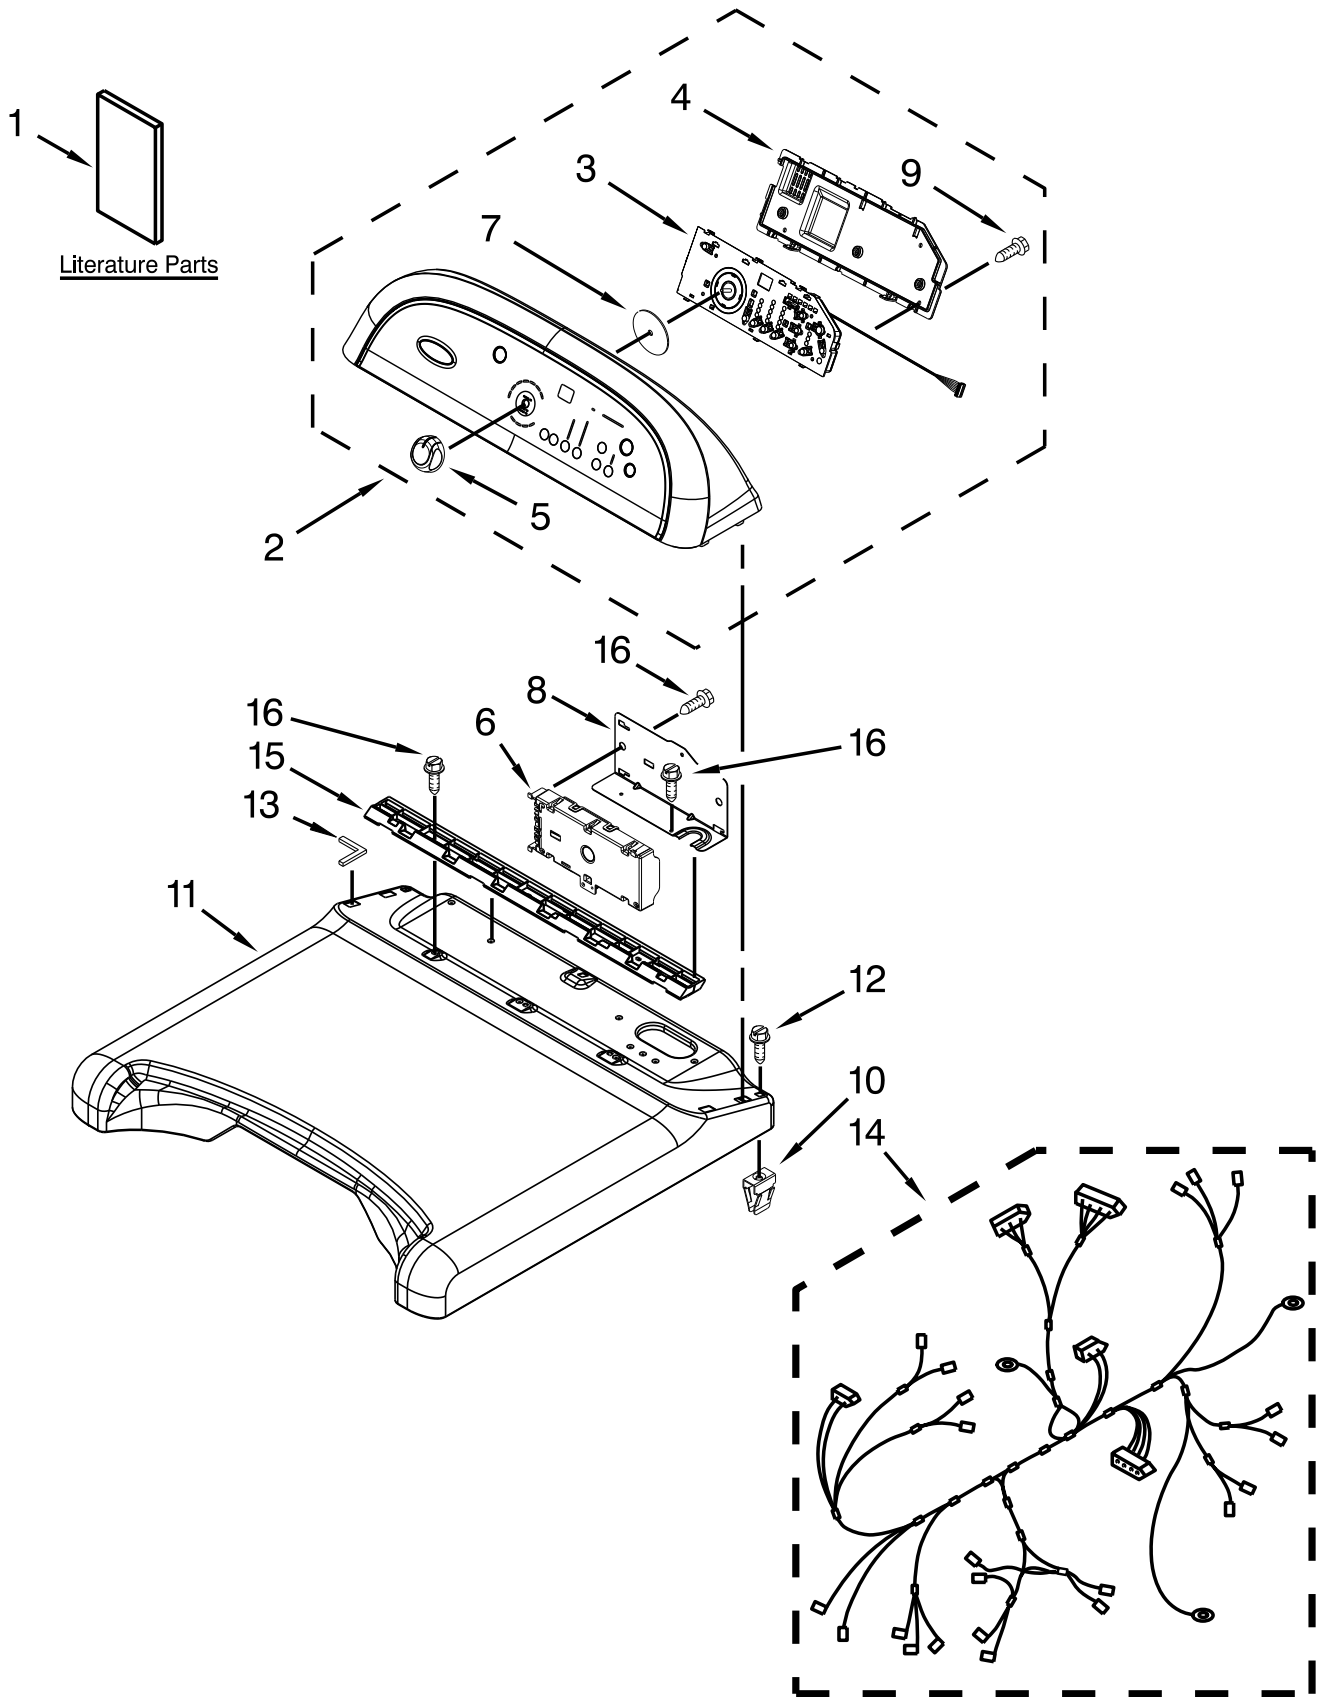

27" ELECTRIC DRYER

MODELS:

WED8600YW2 (White)

TOP AND CONSOLE PARTS

TOP AND CONSOLE PARTS

<u>Illus.</u> <u>No.</u>	<u>Part No.</u>	<u>Description</u>	<u>Illus.</u> <u>No.</u>	<u>Part No.</u>	<u>Description</u>	<u>Illus.</u> <u>No.</u>	<u>Part No.</u>	<u>Description</u>
1		Literature Parts	6	W10432259	Control, Electronic	15	8558863	Bracket, Console
	W10398830	Guide, Use & Care	7	8572039	Seal, User Interface	16	337686	Screw
	W10392124	Instructions, Installation	8	W10211337	Bracket, Machine Controller			
	W10403269	Tech Sheet	9	W10003770	Screw			
2		Console	10	W10112673	Clip, Console			
	W10403678	White	11		Top			
3	W10388674	Assembly, User Interface		W10211339	White			
4	8564265	Cover, Rear (User Interface)	12	W10131402	Screw			
5	W10211335	Knob Assembly	13	W10185554	Foam, Top			
			14	W10392403	Harness, Electric			