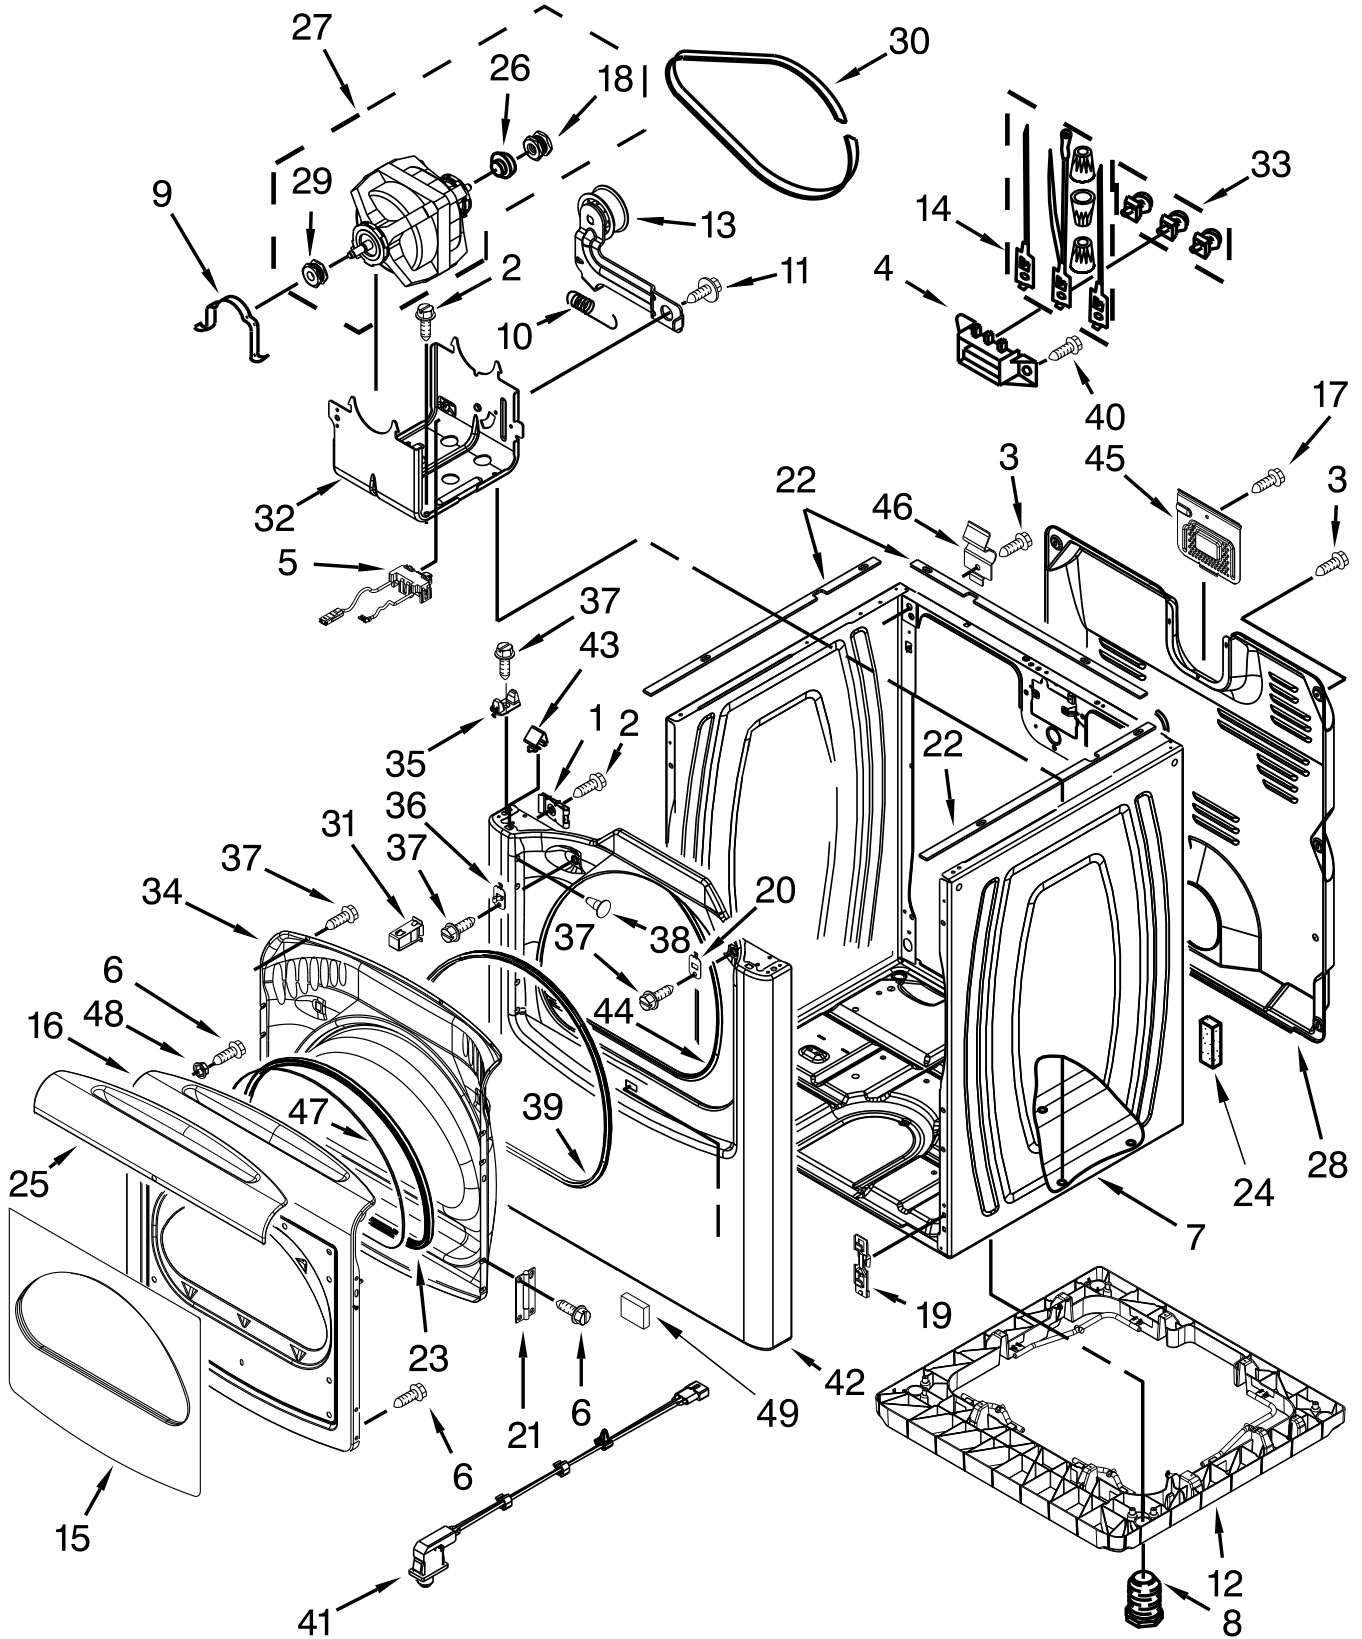

CABINET PARTS

CABINET PARTS

<u>Illus.</u>	<u>No.</u>	<u>Part No.</u>	<u>Description</u>	<u>Illus.</u>	<u>No.</u>	<u>Part No.</u>	<u>Description</u>	<u>Illus.</u>	<u>No.</u>	<u>Part No.</u>	<u>Description</u>
	1	98234	Clip, Ground		18	8547171	Pulley, Motor		39	W10221653	Seal, Door
	2	3390631	Screw		19	3394083	Clip, Front Panel		40	3393008	Screw
	3	693995	Screw		20	W10111888	Plug, Strike		41	W10350907	Door Switch Assembly
	4	3397659	Block, Terminal		21		Hinge, Spring Assembly		42		Panel, Front
	5	W10411937	Switch, Broken Belt			8565018	White			W10463261	White
	6	342055	Screw		22	W10316529	Seal, Foam		43	8576625	Lock, Top Front
	7		Cabinet		23	W10076050	Seal, Window		44	W10044490	Seal, Front Panel
		W10183827	White		24	3350013	Foam		45	W10110241	Cover, Terminal Block
	8	W10363894	Foot, Dryer		25	W10402478	Handle, Door Cover		46	238088	Hinge, Top
		279810	Foot, Optional (Extended Length Package Of 2) (Not Included)		26	3393657	Restrainer, Belt		47	8558846	Glass, Inner Door
	9	660658	Clamp, Motor		27	W10396036	Motor Assembly (60 Hertz)		48	308499	Palnut
	10	W10446781	Spring, Idler		28	W10140148	Panel, Rear		49	3389682	Space, Toe Panel
	11	3389420	Screw		29	8544743	Pulley, Blower				Optional Parts Not Included|Dryer Exhaust Kit|(For Side & Bottom Venting)
	12	W10363887	Riser, Full		30	8547157	Belt, Drive				
	13	W10547292	Idler Assembly		31	W10111905	Assembly, Door Catch				
	14	279318	Terminal, Brass & Tinned (Includes Terminal Block Screw Kit)		32	8547158	Bracket, Motor				
	15	8578931	Window, Outer Door		33	279393	Screw Kit, Terminal Block				
	16		Door, Outer		34	8571357	Door, Inner				
		8571365	White		35	8568303	Locator, Snap-Down				
	17	8533974	Screw		36	W10111906	Strike & Plate Assembly				
					37	3400805	Screw				
					38	W10144494	Plug, Hole