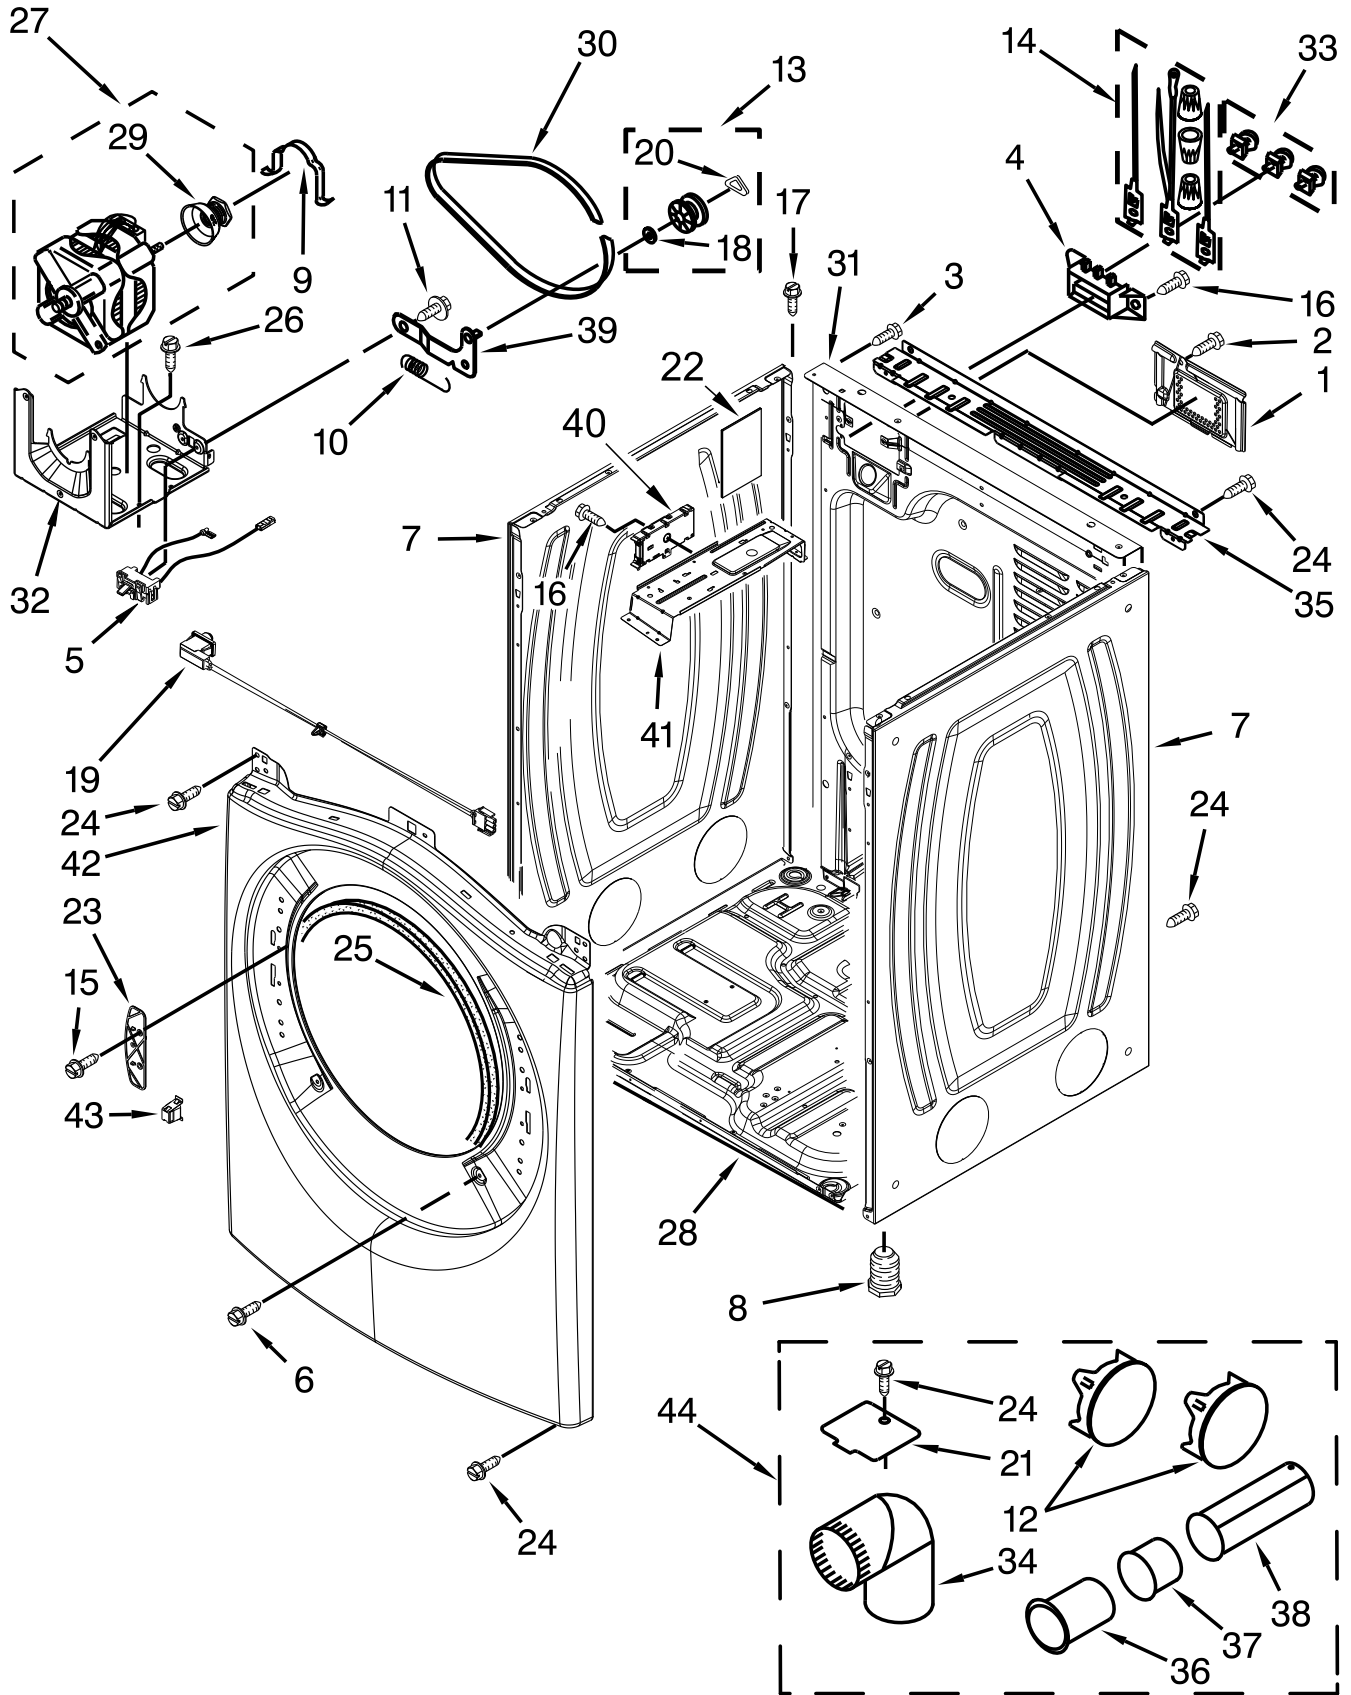

27" ELECTRIC DRYER

MODELS:

WED86HEBW0 (White)

WED86HEBC0 (Chrome Shadow)

TOP AND CONSOLE PARTS

TOP AND CONSOLE PARTS

<u>Illus. No.</u>	<u>Part No.</u>	<u>Description</u>
1		Literature Parts
	W10529641	Use & Care Guide
	W10492241	Tech Sheet
	W10558997	Installation Instructions
	W10504394	Wiring Diagram
2		Top
	W10208383	White
	W10460919	Chrome Shadow

<u>Illus. No.</u>	<u>Part No.</u>	<u>Description</u>
3	W10526657	Harness, Main
4		Panel, Console
	W10391519	White
	W10463690	Chrome Shadow
5	W10259210	Water Channel
6	W10208198	Bracket, Console
7	W10391535	Knob Assembly
8	W10540653	Cable, User Interface

<u>Illus. No.</u>	<u>Part No.</u>	<u>Description</u>
9		IML Assembly
	W10446401	White
	W10463679	Chrome Shadow
10	693995	Screw
11	3390647	Screw
12	W10489172	Screw
13	8536939	Clip, Spring

CABINET PARTS

CABINET PARTS