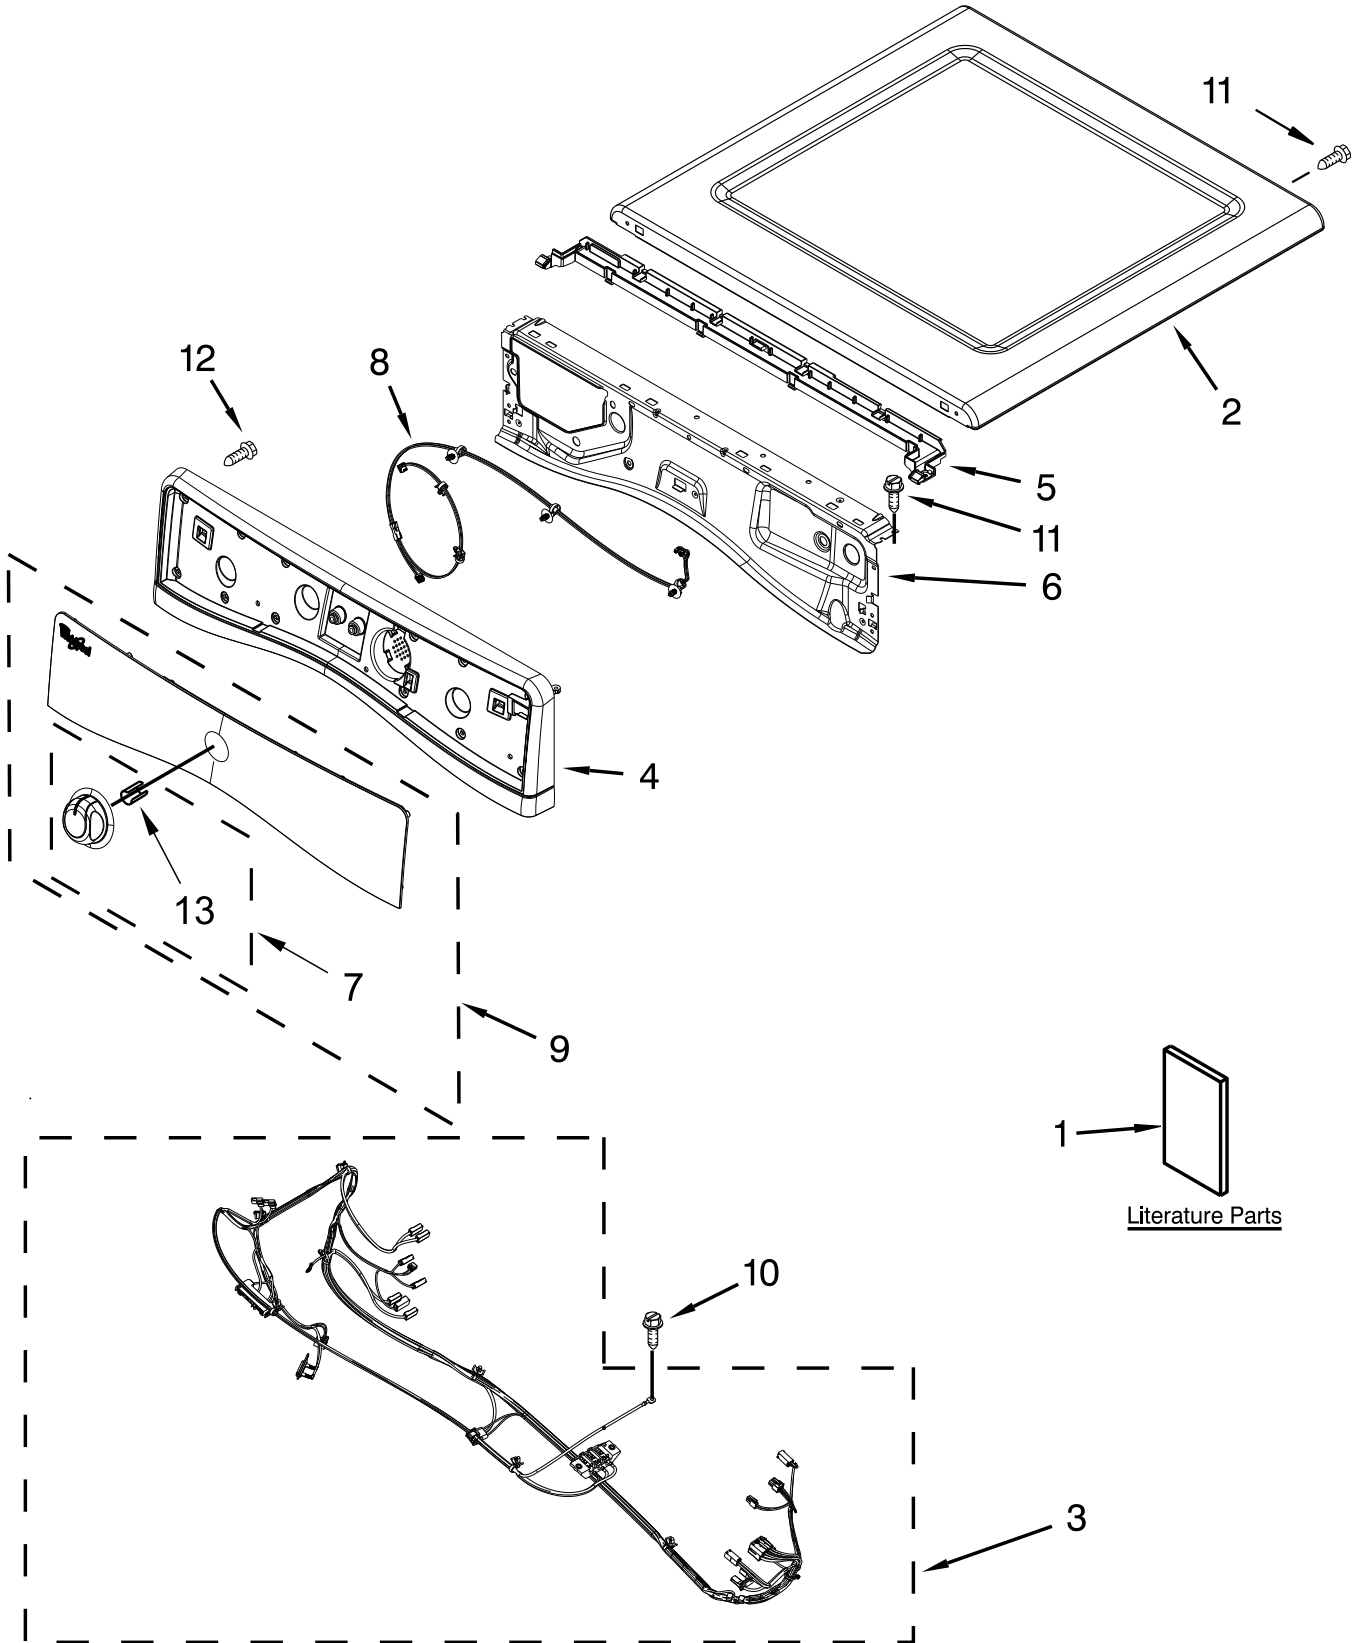

27" ELECTRIC DRYER

MODELS:

WED86HEBW0 (White)

WED86HEBC0 (Chrome Shadow)

TOP AND CONSOLE PARTS

TOP AND CONSOLE PARTS

<u>Illus. No.</u>	<u>Part No.</u>	<u>Description</u>
1		Literature Parts
	W10529641	Use & Care Guide
	W10492241	Tech Sheet
	W10558997	Installation Instructions
	W10504394	Wiring Diagram
2		Top
	W10208383	White
	W10460919	Chrome Shadow

<u>Illus. No.</u>	<u>Part No.</u>	<u>Description</u>
3	W10526657	Harness, Main
4		Panel, Console
	W10391519	White
	W10463690	Chrome Shadow
5	W10259210	Water Channel
6	W10208198	Bracket, Console
7	W10391535	Knob Assembly
8	W10540653	Cable, User Interface