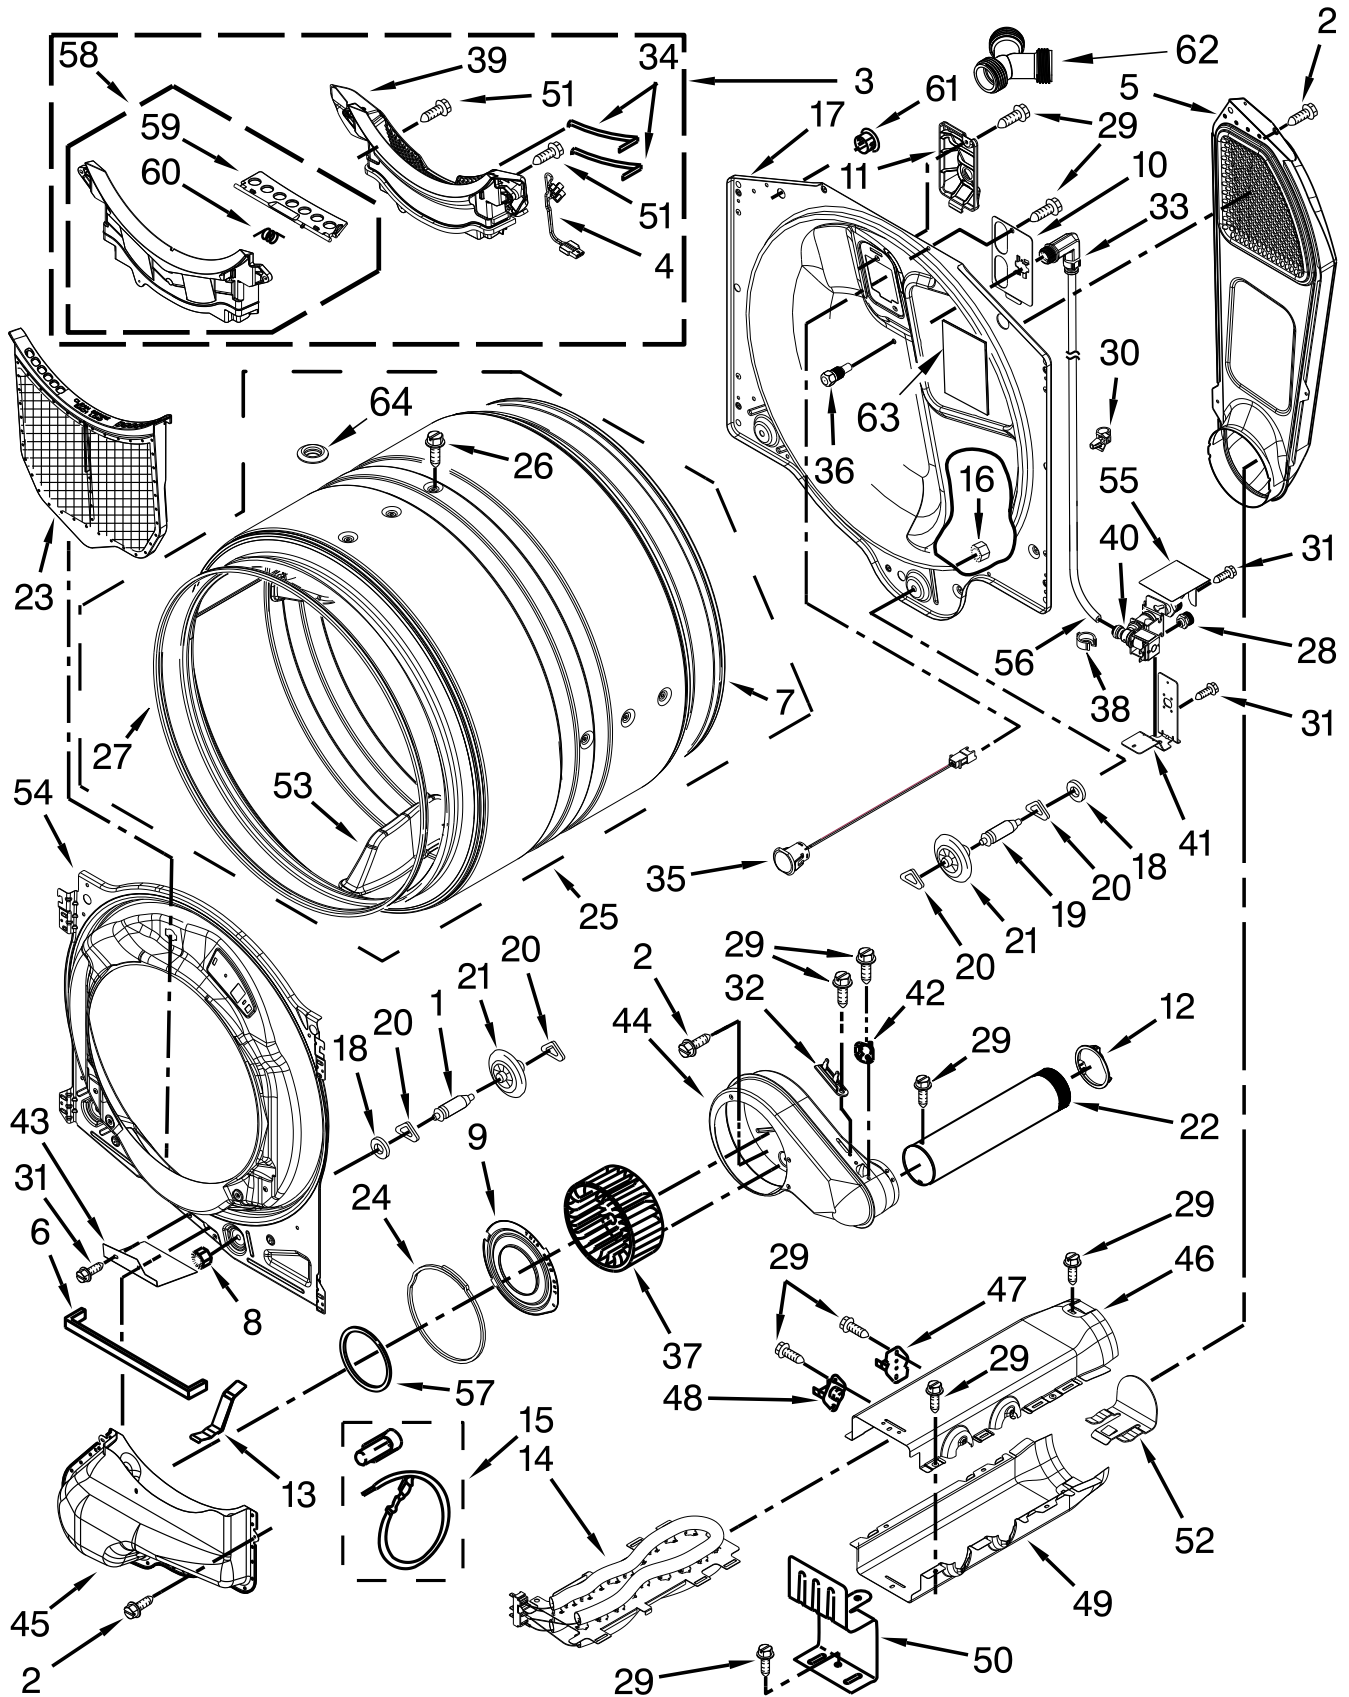

BULKHEAD PARTS

BULKHEAD PARTS

<u>Illus.</u> <u>No.</u>	<u>Part No.</u>	<u>Description</u>	<u>Illus.</u> <u>No.</u>	<u>Part No.</u>	<u>Description</u>	<u>Illus.</u> <u>No.</u>	<u>Part No.</u>	<u>Description</u>
1	W10359271	Shaft, Drum Roller - Right Hand Thread	24	697770	Seal, Plate Cover	47	8318314	Kit, Thermal Cut-Off (Includes High Limit Thermostat)
2	3390647	Screw	25	W10381481	Drum Assembly Complete	48	8577274	Thermistor
3	W10219012	Outlet Grill & Housing Assembly	26	W10219342	Screw	49	8544770	Housing Tab, Heater Box
4	W10298258	Harness, Sensor	27	W10521122	Seal, Drum Front	50	8066099	Bracket, Heater Box
5	697354	Assembly, Air Duct	28	W10044605	Coupling, Hose	51	3387230	Screw
6	W10211950	Seal, Housing Outlet	29	693995	Screw	52	8544776	Flange, Heater Box
7	W10521118	Seal, Drum	30	3391018	Tie, Cable	53	W10416098	Baffle, Drum
8	3934666	Nut, Hex	31	90767	Screw	54	W10211930	Bulkhead, Front Door Screen
9	W10211901	Collar Assembly	32	3392519	Fuse, Thermal (91C)	55	W10184825	Cover, Inlet Valve
10	W10249422	Nozzle, Bracket Rear	33	W10347739	Nozzle & Hose Assembly	56	W10348621	Hose, Rear Nylon
11	W10208422	Rear Deflector	34	3387223	Sensor, Electrode	57	W10211899	Seal, Blower Cover
12	W10344699	Collar, Duct	35	W10460935	Drum Light Assembly-Led	58	W10219013	Housing & Door Assembly
13	W10414388	Clip, Lint Duct	36	W10277503	Nozzle & Screen Assembly	59	W10219016	Door, Lint Screen
14	8544771	Heater Element	37	W10211915	Wheel, Blower	60	W10219015	Spring, Lint Screen Door
15	279457	Terminal Wire Kit (For Heater Element Wiring Harness Repair)	38	W10044599	Clip, Push To Connect	61	8529007	Plug, Rear Bulkhead
16	W10001120	Nut, Hex (Left Hand Thread)	39	W10211903	Grille, Outlet	62	W10336486	Connector, Hose -"Y"
17	8520836	Bulkhead, Rear	40	W10346403	Valve, Water Inlet	63	W10504381	Pad, Foam
18	3387459	Washer	41	W10346402	Bracket, Valve	64	W10128544	Cap, Plug
19	W10359272	Shaft, Drum Roller - Left Hand Thread	42	8557403	Thermostat, High Limit			
20	690997	Washer, Tri Ring	43	W10128629	Shield, Blower			
21	W10314171	Roller, Support	44	W10211911	Housing, Blower			
22	W10342188	Exhaust Pipe	45	W10211896	Lint Duct Assembly			
23	W10370972	Lint Screen	46	8544769	Housing Slot, Heater Box