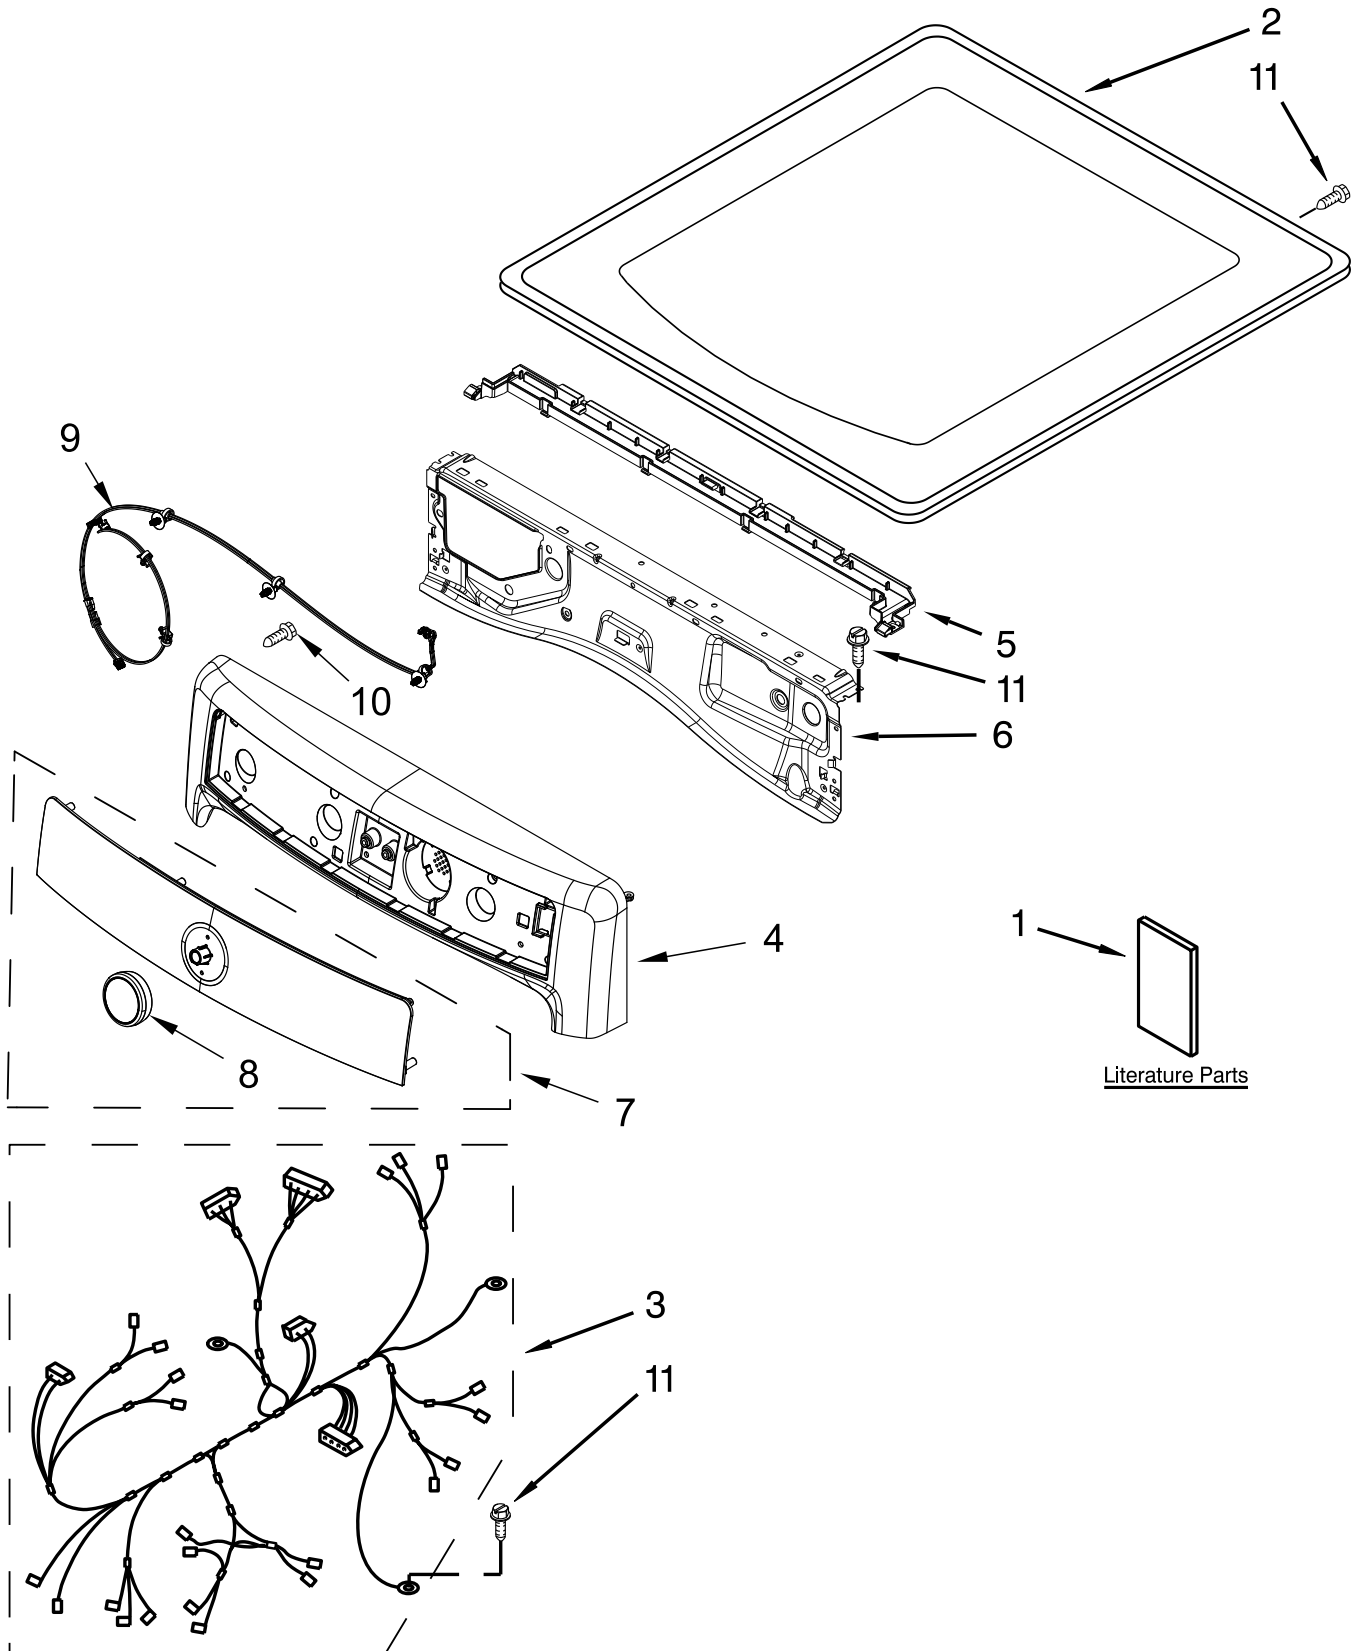

# TOP AND CONSOLE PARTS

# TOP AND CONSOLE PARTS

<u>Illus. No.</u>	<u>Part No.</u>	<u>Description</u>
1		Literature Parts
	W10529646	Use & Care Guide
	W10558994	Installation Instructions
	W10492242	Tech Sheet
	W10504444	Wiring Diagram
2		Top
	W10208383	White