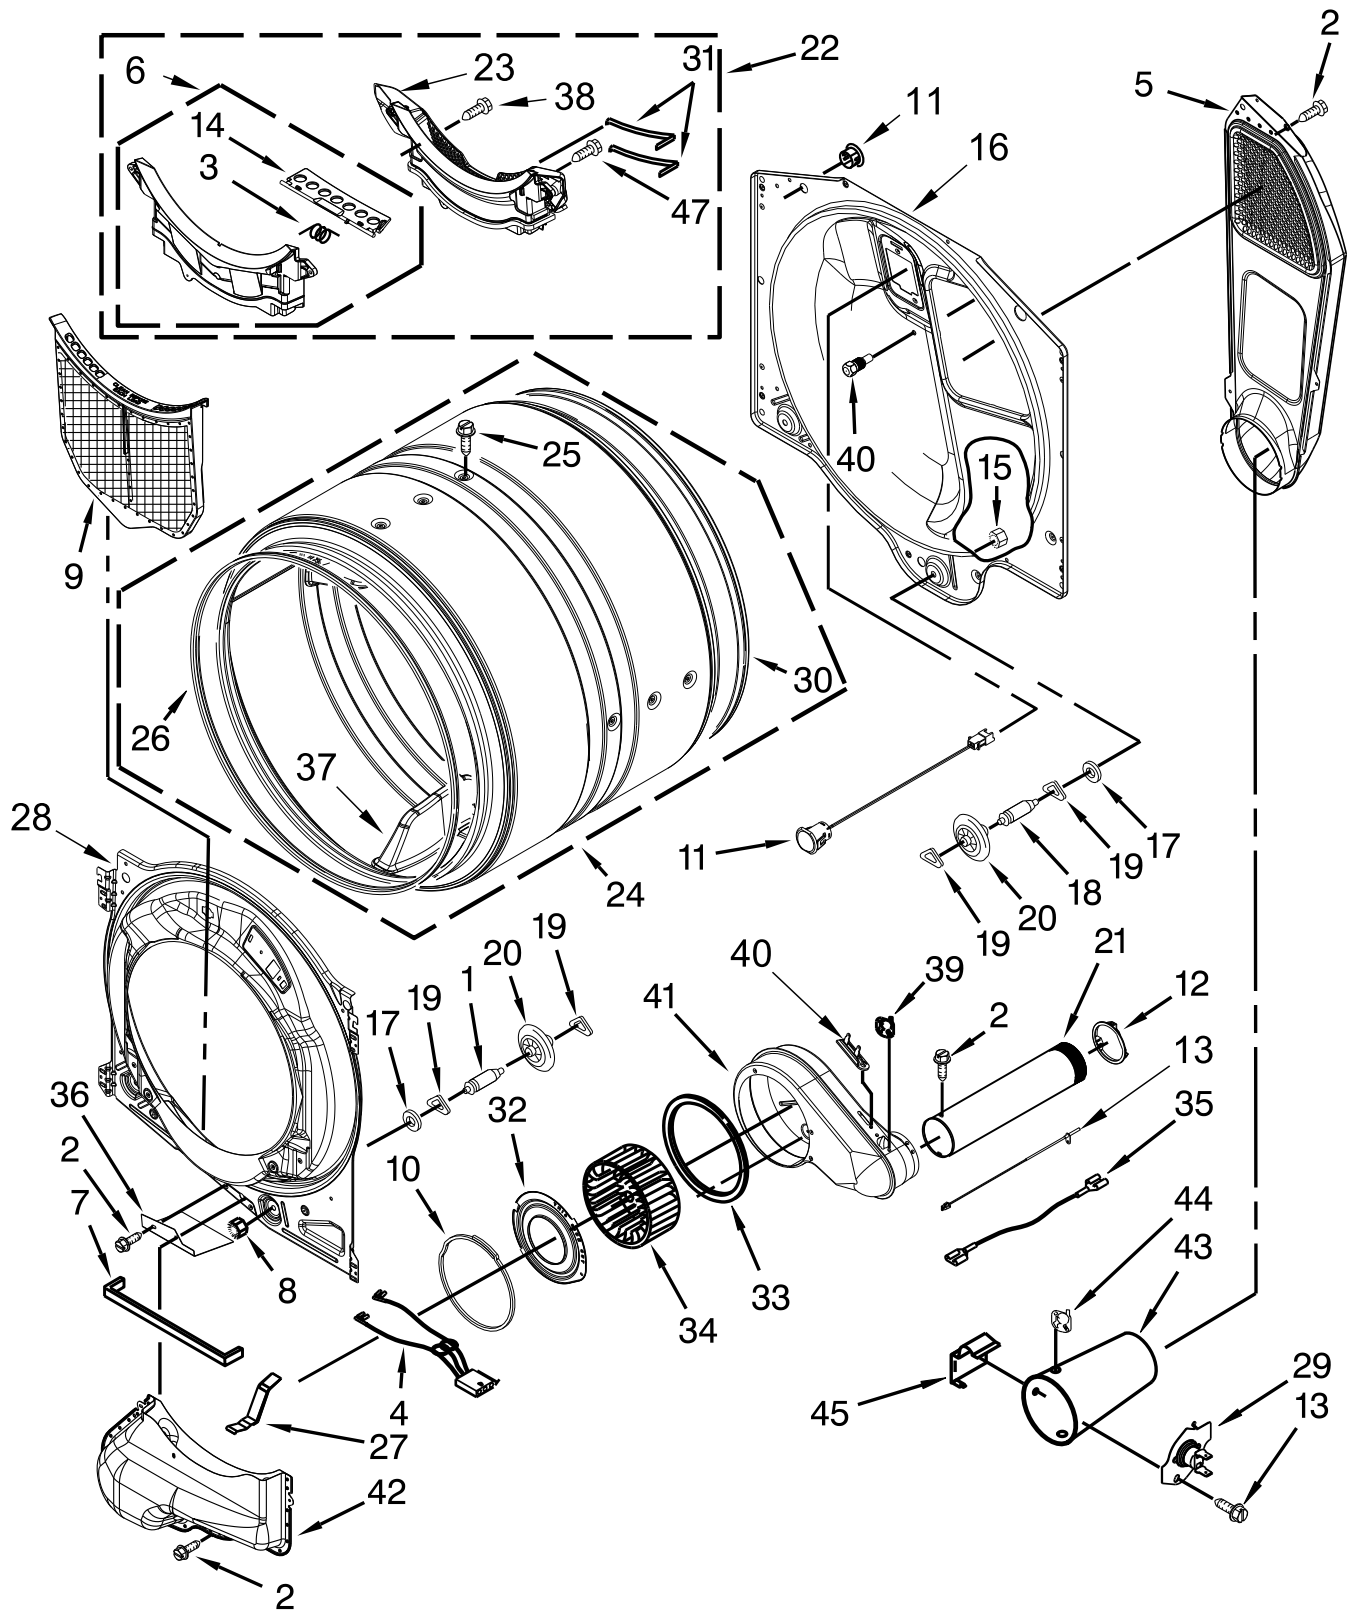

BULKHEAD PARTS

BULKHEAD PARTS

<u>Illus.</u> <u>No.</u>	<u>Part No.</u>	<u>Description</u>	<u>Illus.</u> <u>No.</u>	<u>Part No.</u>	<u>Description</u>	<u>Illus.</u> <u>No.</u>	<u>Part No.</u>	<u>Description</u>
1	W10359271	Shaft, Drum Roller - Right Hand Thread	17	3387459	Washer	35	W10525140	Jumper, TCO High Limit
2	3390647	Screw	18	W10359272	Shaft, Drum Roller - Left Hand Thread	36	W10128629	Shield, Blower
3	W10219015	Spring, Lint Screen Door	19	690997	Washer, Tri Ring	38	3387230	Screw
4	W10298258	Harness, Sensor	20	W10314171	Roller, Support	37	W10416098	Baffle, Drum
5	W10295533	Air Duct Assembly	21	W10342188	Exhaust Pipe	39	8577274	Thermistor
6	W10219013	Housing & Door Assembly	22	W10219012	Outlet Grill & Housing Assembly	40	3392519	Fuse, Thermal (91C)
7	W10211950	Seal, Housing Outlet	23	W10211903	Grille, Outlet	41	W10211911	Housing, Blower
8	3934666	Nut, Hex	24	W10508188	Drum Assembly Complete	42	W10211896	Lint Duct Assembly
9	W10370972	Lint Screen	25	W10219342	Screw	43	8573824	Funnel, Burner
10	W10211899	Seal, Blower Cover	26	W10521122	Seal, Drum Front	44	3391912	Thermostat, Hi Limit
11	8529007	Plug, Rear Bulkhead	27	W10414388	Clip, Lint Duct	45	338906	Sensor, Radiant
12	W10344699	Collar, Duct	28	W10459180	Bulkhead, Front Door Screen			
13	W10419068	Thermistor, Gas Inlet	29	8573713	Cut-Off, Thermal			
14	W10219016	Door, Lint Screen	30	W10521118	Seal, Drum			
15	W10001120	Nut, Hex (Left Hand Thread)	31	3387223	Sensor, Electrode			
16	3387809	Bulkhead, Rear	32	W10211901	Collar Assembly			
			33	697770	Seal, Plate Cover			
			34	W10211915	Wheel, Blower