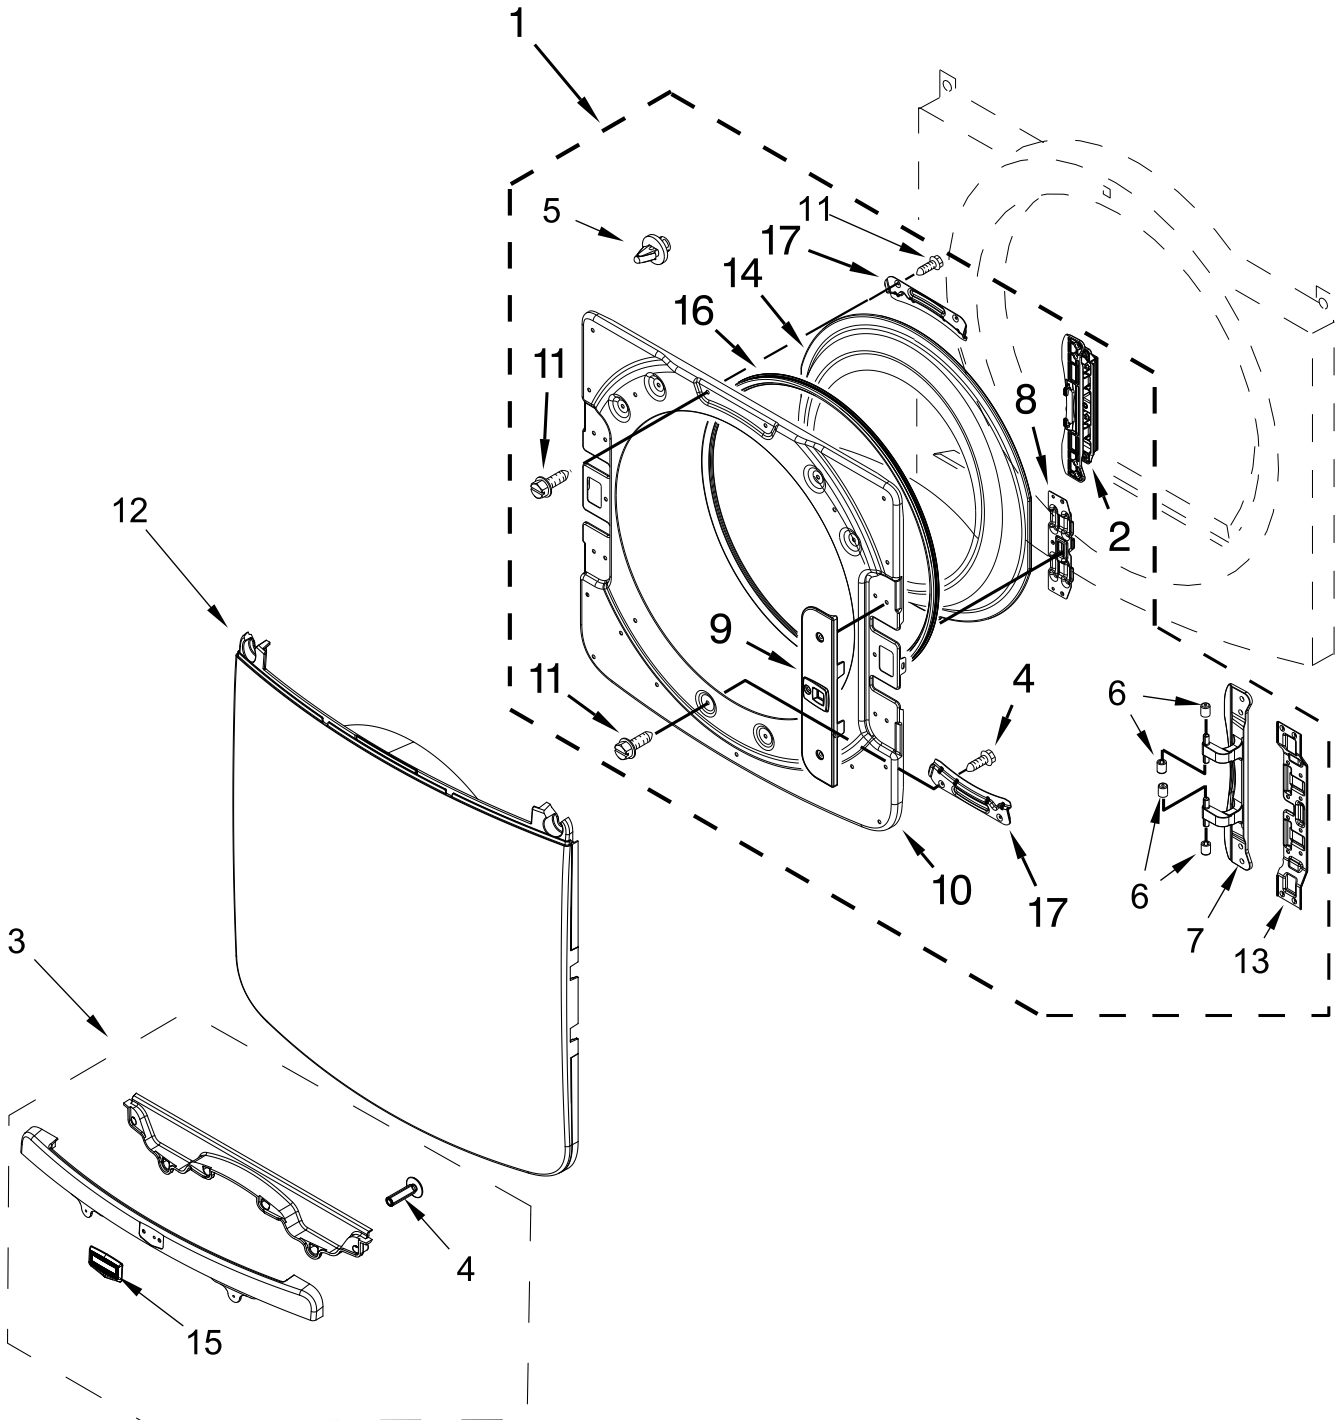

DOOR PARTS

DOOR PARTS

<u>Illus.</u> <u>No.</u>	<u>Part No.</u>	<u>Description</u>
1	W10424258	Inner Door Assembly
2	W10208414	Door Hinge Assembly
3	W10466619	Handle, Door
4	9742177	Screw
5	8572266	Bumper, Door
6	W10208398	Cap, Hinge

<u>Illus.</u> <u>No.</u>	<u>Part No.</u>	<u>Description</u>
7	W10208415	Hinge, Base
8	W10208254	Door Catch Assembly
9	W10272404	Cover, Door Catch
10	W10272388	Inner Door
11	W10288126	Screw
12	W10424248	Outer Door Assembly

<u>Illus.</u> <u>No.</u>	<u>Part No.</u>	<u>Description</u>
13	W10208419	Plate, Hinge Retainer
14	W10208417	Glass, Door
15	W10466582	Badge, Maytag
16	W10329710	Seal, Glass
17	W10208252	Bracket, Glass